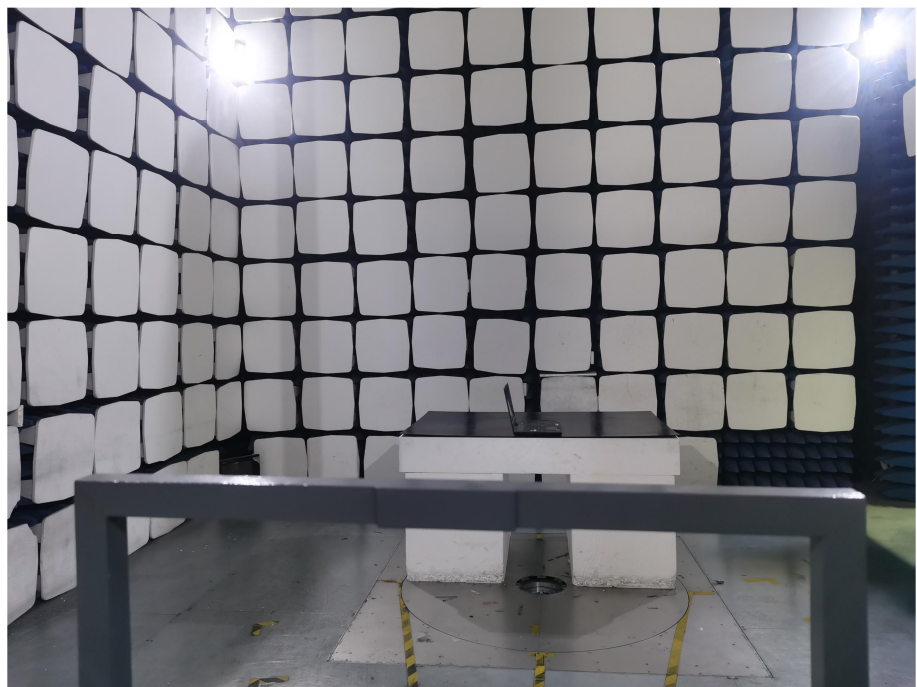

EXHIBIT 4 - TEST SETUP PHOTOGRAPHS

**Conducted Emission
Test Setup**

**Radiation Emission Test
Setup (Below 30MHz)**

Radiation Emission Test Setup (30MHz to 1GHz)

Radiation Emission Test Setup (1GHz to 18GHz)

Radiation Emission Test Setup (Above 18GHz)

***** END OF REPORT *****