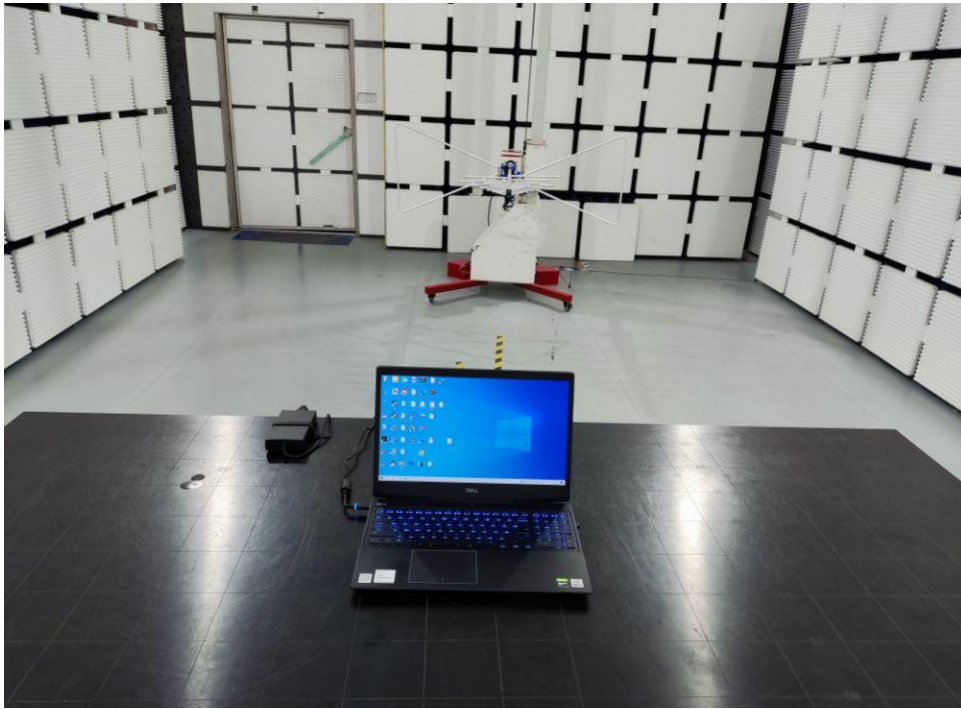

Appendix A: Photographs of Test Setup

Product: Receiver
Model: PERIMICE-713
Radiated Emission

CE