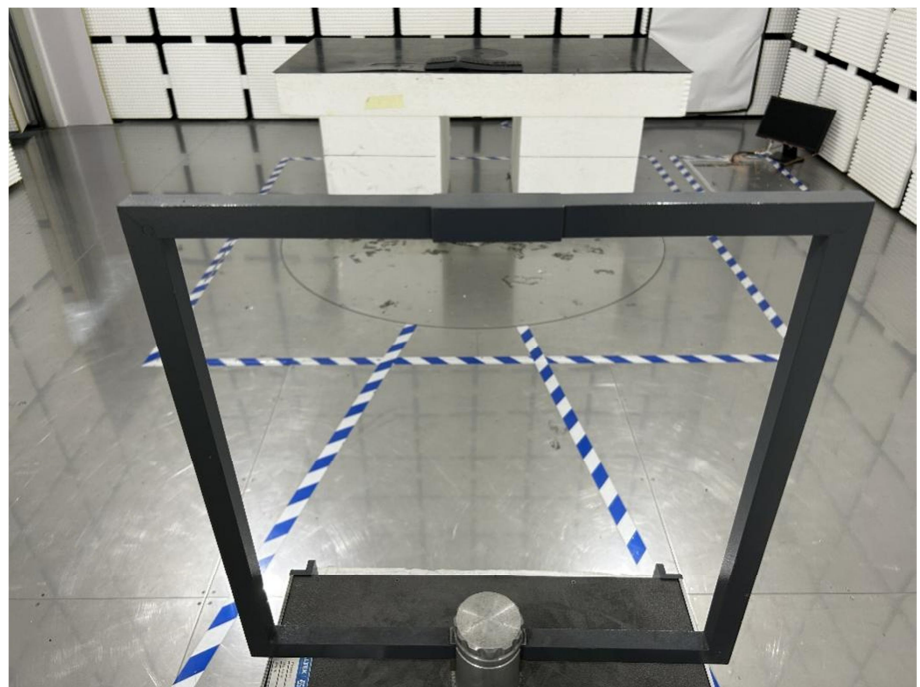

EXHIBIT 4 - TEST SETUP PHOTOGRAPHS

Conducted Emission Test Setup

Radiation Emission Test Setup (Below 30MHz)

Radiation Emission Test Setup (30MHz to 1GHz)

Radiation Emission Test Setup (1GHz to 18GHz)

**Radiation Emission Test
Setup (Above 18GHz)**