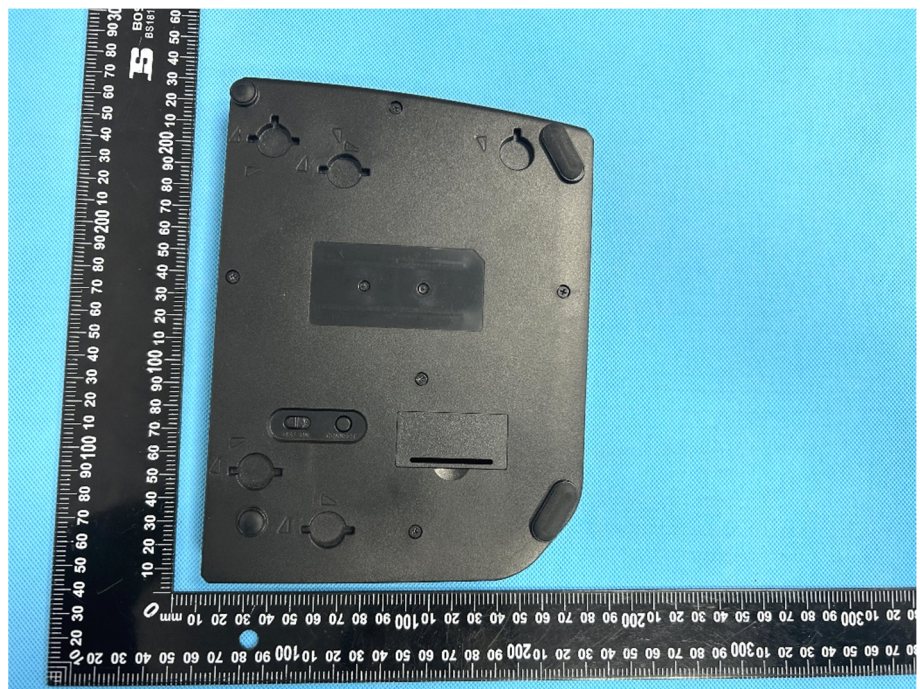

## EXHIBIT 2 - EUT EXTERNAL PHOTOGRAPHS

<p>EUT View 1</p>	 A photograph showing two external keyboards and a small USB receiver. The keyboards are black with a standard QWERTY layout. One keyboard is positioned above the other. A black ruler with white markings is placed vertically to the left of the keyboards for scale. The background is a solid light blue color.
<p>EUT View 2</p>	 A close-up photograph of an external keyboard. The keyboard is black with a standard QWERTY layout. A black ruler with white markings is placed vertically to the left of the keyboard for scale. The background is a solid light blue color.

EUT View 3

EUT View 4

EUT View 5

EUT View 6

EUT View 7

EUT View 8