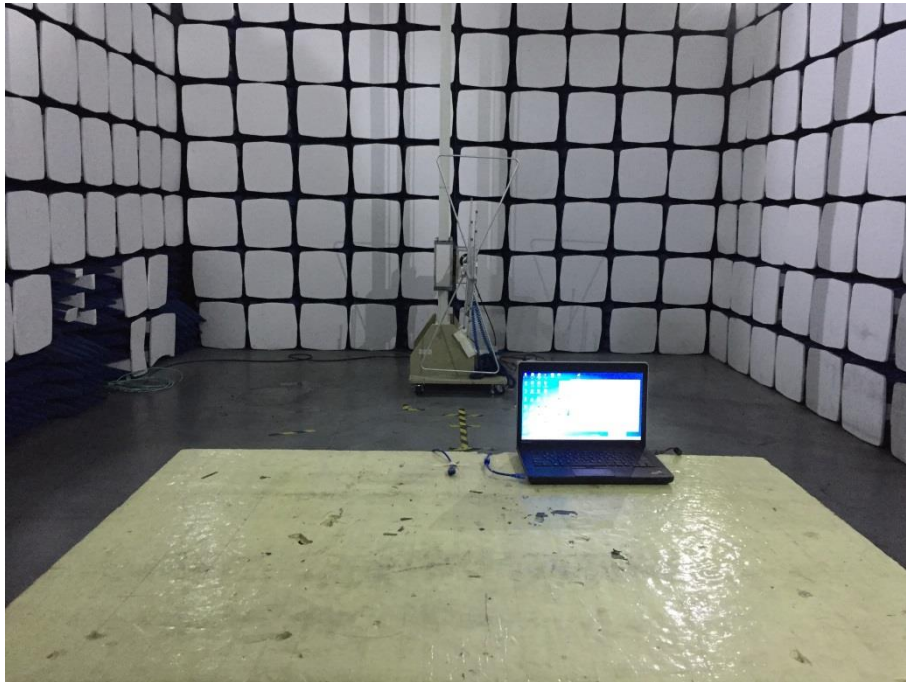

EXHIBIT 4 - TEST SETUP PHOTOGRAPHS

Conducted Emission Test Setup

Radiation Emission Test Setup (Below 30MHz)

Radiation Emission Test Setup (30MHz to 1GHz)

Radiation Emission Test Setup (Above 1GHz)