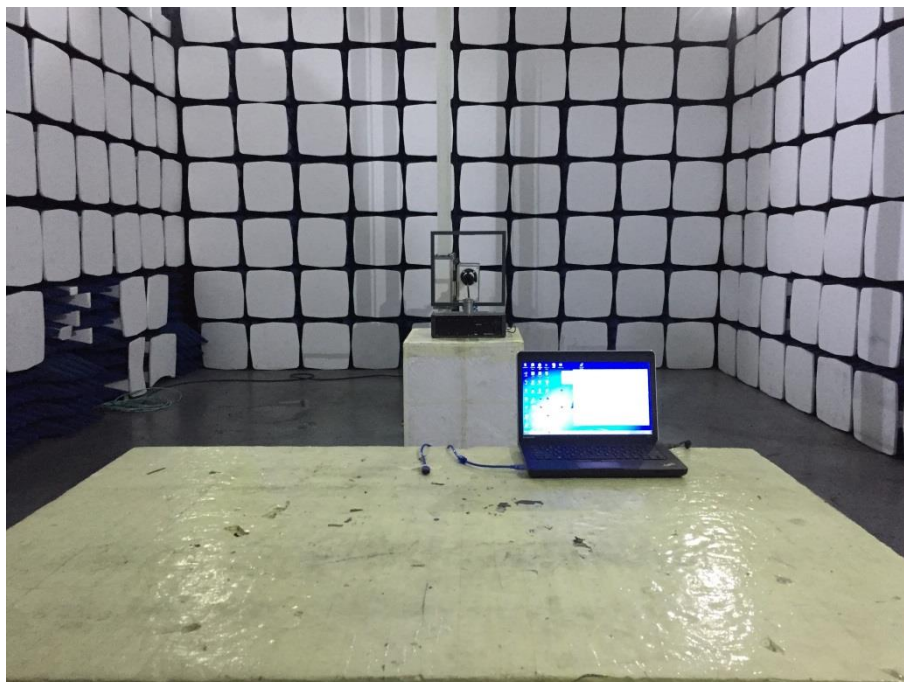

EXHIBIT 4 - TEST SETUP PHOTOGRAPHS

Conducted Emission Test Setup

Radiation Emission Test Setup (Below 30MHz)

Radiation Emission Test Setup (30MHz to 1GHz)

Radiation Emission Test Setup (Above 1GHz)