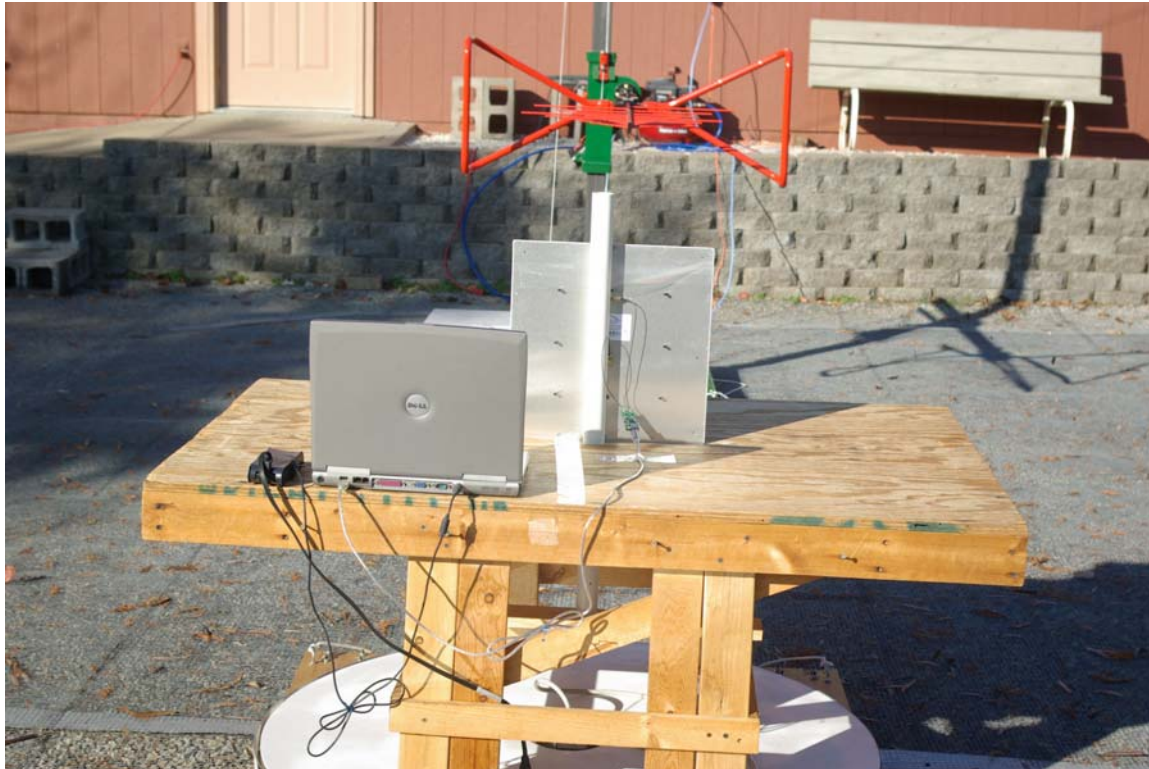

Test setup photographs

AC Line Conducted Emissions

Rogers Labs, Inc.
4405 W. 259th Terrace
Louisburg, KS 66053
Phone/Fax: (913) 837-3214
Revision 1

ARC Wireless LLC
Model: ARCFlex 802.11 abgn Module
Test #: 111109A
Test to: CFR47 (15.247)
File: TSup Z2BAFM2

SN: ENG1
FCC ID#: Z2B-AFM2
Date: December 5, 2011
Page 1 of 3

Radiated emissions

Rogers Labs, Inc.
4405 W. 259th Terrace
Louisburg, KS 66053
Phone/Fax: (913) 837-3214
Revision 1

ARC Wireless LLC
Model: ARCFlex 802.11 abgn Module
Test #: 111109A
Test to: CFR47 (15.247)
File: TSup Z2BAFM2