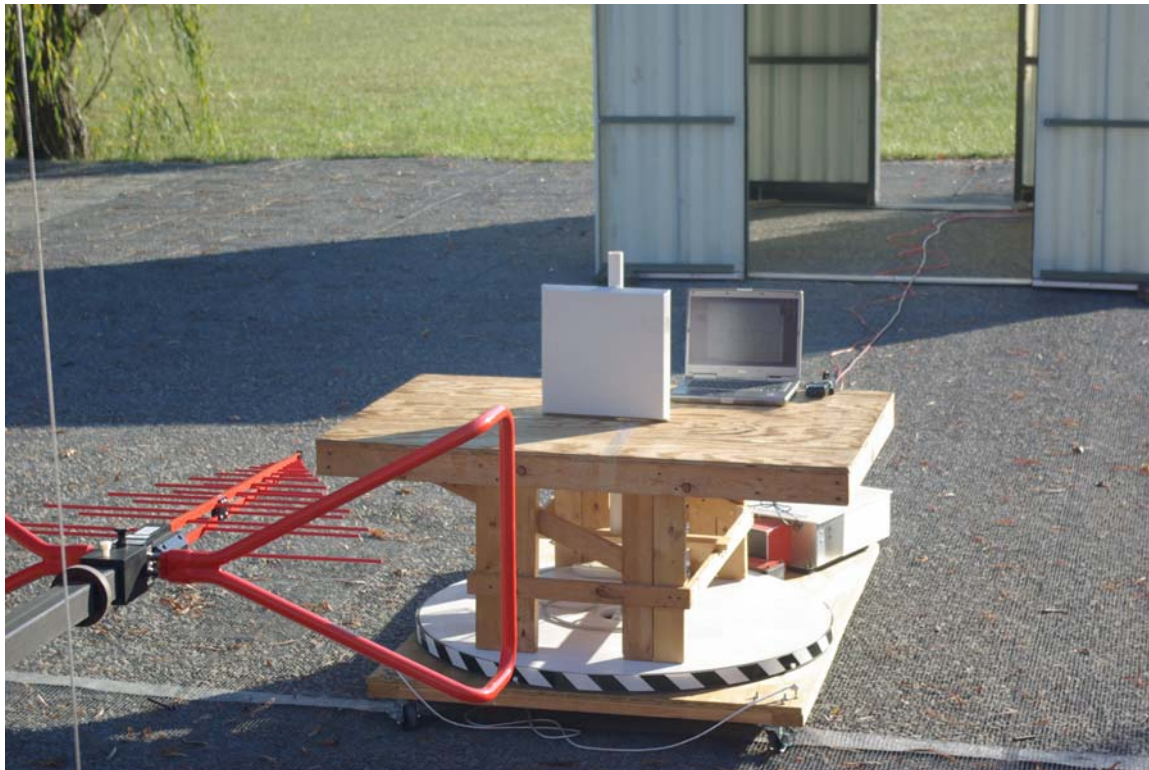

Rogers Labs, Inc.
4405 W. 259th Terrace
Louisburg, KS 66053
Phone/Fax: (913) 837-3214
Revision 1

ARC Wireless LLC
Model: ARCFlex 802.11 abgn Module
Test #: 111109A
Test to: CFR47 (15.247)
File: TSup Z2BAFM2

SN: ENG1
FCC ID#: Z2B-AFM2
Date: December 5, 2011
Page 3 of 3