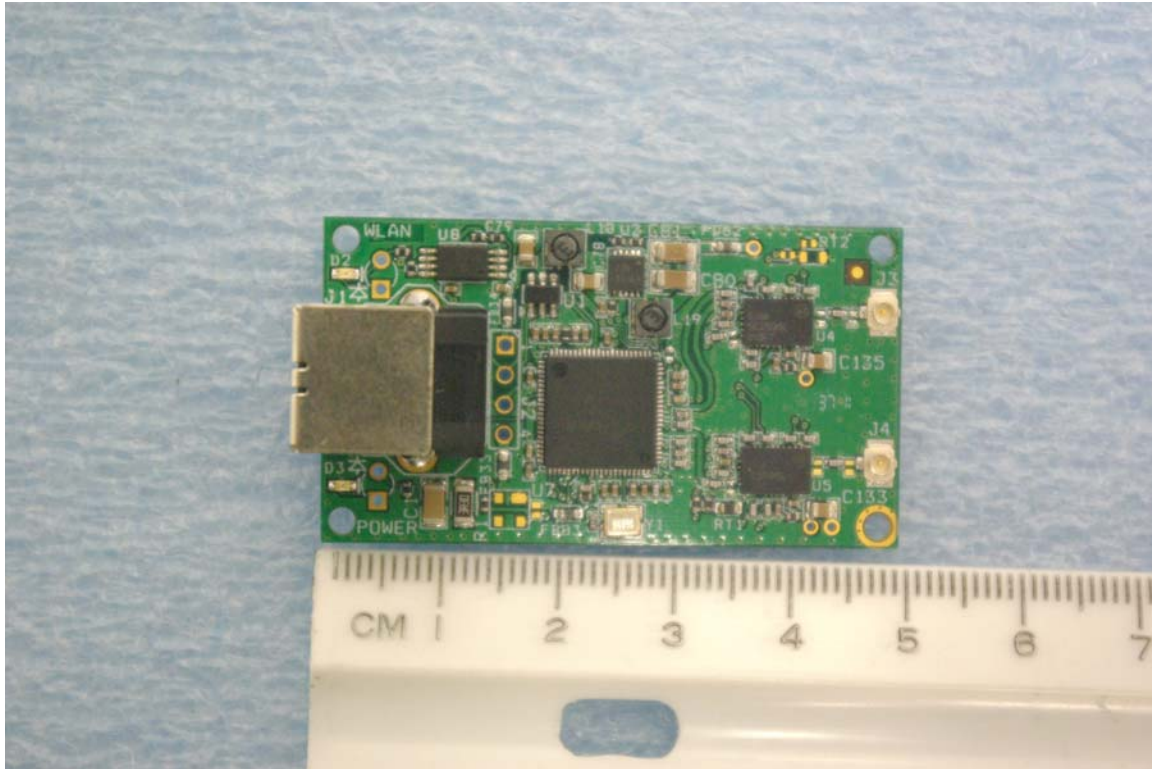

Internal photographs of equipment under test

Rogers Labs, Inc.  
4405 W. 259th Terrace  
Louisburg, KS 66053  
Phone/Fax: (913) 837-3214  
Revision 1

ARC Wireless LLC  
Model: ARCFlex 802.11 abgn Module  
Test #: 111109A  
Test to: CFR47 (15.247)  
File: IntPho Z2BAFM2