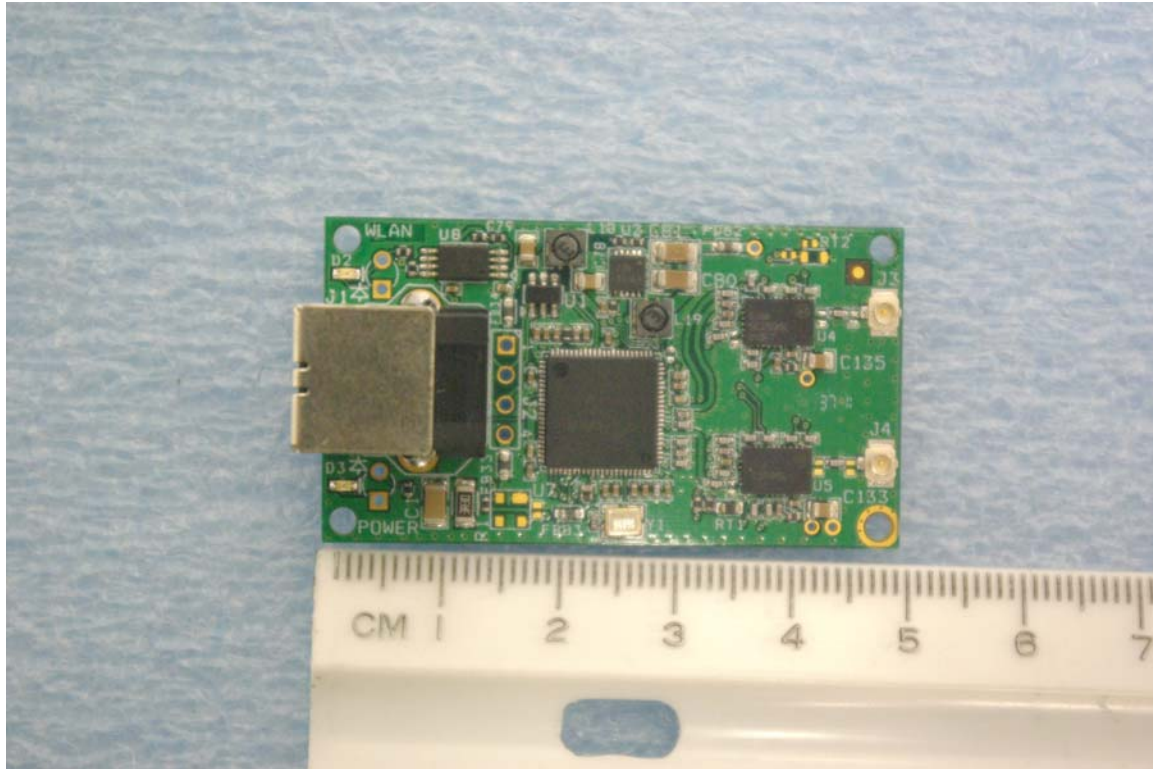

External photographs of equipment under test
EUT module front

EUT module back

Rogers Labs, Inc.
4405 W. 259th Terrace
Louisburg, KS 66053
Phone/Fax: (913) 837-3214
Revision 1

ARC Wireless LLC
Model: ARCFlex 802.11 abgn Module
Test #: 111109A
Test to: CFR47 (15.247)
File: ExtPho Z2BAFM2