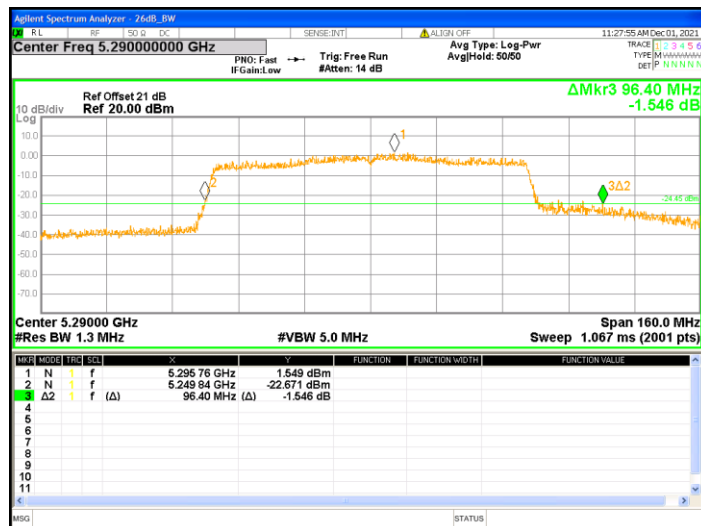

26dB Bandwidth @802.11ac(VHT40)_Chain0_Ch151_5755

26dB Bandwidth @802.11ac(VHT40)_Chain0_Ch159_5795

26dB Bandwidth @802.11ac(VHT80)_Chain0_Ch42_5210

26dB Bandwidth @802.11ac(VHT80)_Chain0_Ch58_5290

26dB Bandwidth @802.11ac(VHT80)_Chain0_Ch106_5530

26dB Bandwidth @802.11ac(VHT80)_Chain0_Ch155_5775

99% Occupied Bandwidth@802.11a_Chain0_Ch36_5180

99% Occupied Bandwidth@802.11a_Chain0_Ch44_5220

99% Occupied Bandwidth@802.11a_Chain0_Ch48_5240

99% Occupied Bandwidth@802.11a_Chain0_Ch52_5260