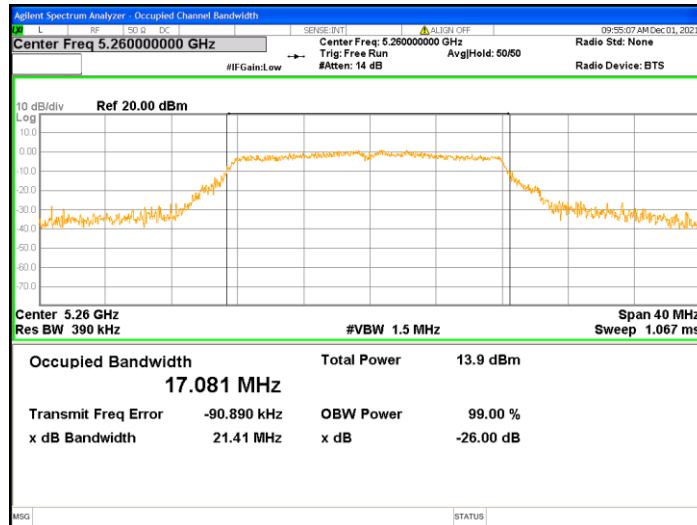

26dB Bandwidth @802.11ac(VHT80)_Chain0_Ch155_5775

99% Occupied Bandwidth@802.11a_Chain0_Ch36_5180

99% Occupied Bandwidth@802.11a_Chain0_Ch44_5220

99% Occupied Bandwidth@802.11a_Chain0_Ch48_5240

99% Occupied Bandwidth@802.11a_Chain0_Ch52_5260