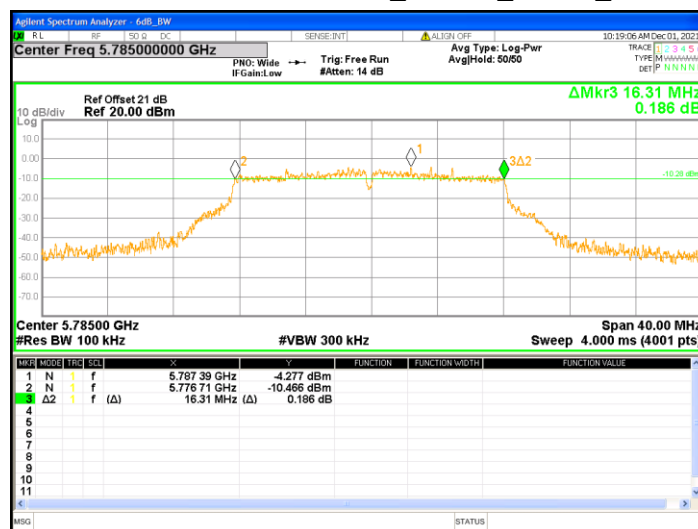

6dB Bandwidth @802.11a_Chain0_Ch157_5785