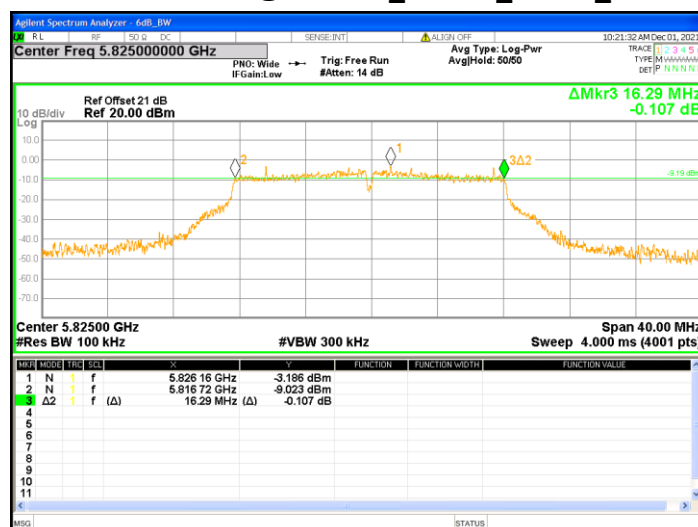

6dB Bandwidth @802.11a_Chain0_Ch165_5825