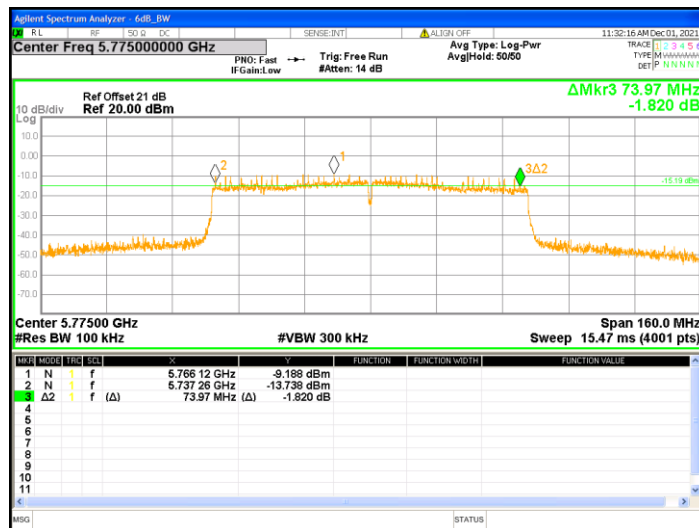

6dB Bandwidth @802.11ac(VHT20)_Chain0_Ch165_5825

6dB Bandwidth @802.11ac(VHT40)_Chain0_Ch151_5755

6dB Bandwidth @802.11ac(VHT40)_Chain0_Ch159_5795

6dB Bandwidth @802.11ac(VHT80)_Chain0_Ch155_5775

26dB Bandwidth @802.11a_Chain0_Ch36_5180

26dB Bandwidth @802.11a_Chain0_Ch44_5220

26dB Bandwidth @802.11a_Chain0_Ch48_5240

26dB Bandwidth @802.11a_Chain0_Ch52_5260

26dB Bandwidth @802.11a_Chain0_Ch60_5300

26dB Bandwidth @802.11a_Chain0_Ch64_5320