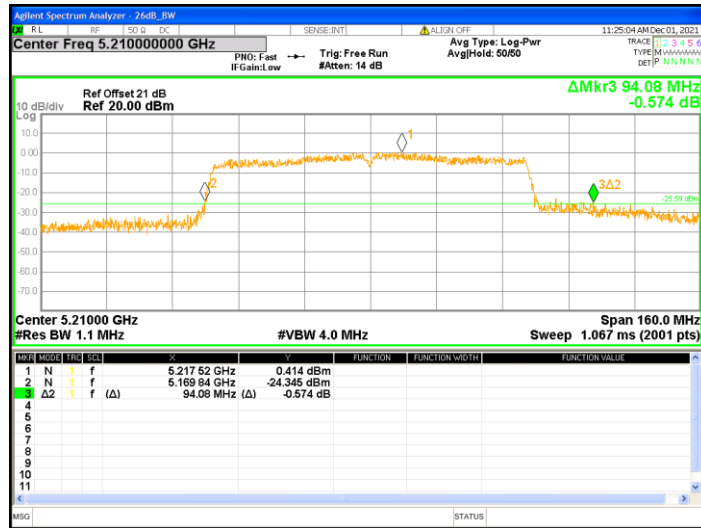

26dB Bandwidth @802.11ac(VHT80)_Chain0_Ch42_5210