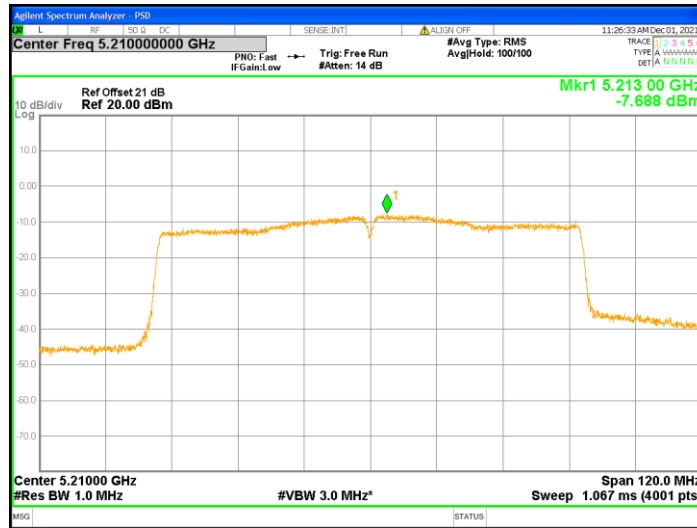

802.11ac(VHT80)_Chain0_Ch42_5210

802.11ac(VHT80)_Chain0_Ch58_5290

802.11ac(VHT80)_Chain0_Ch106_5530

802.11ac(VHT80)_Chain0_Ch155_5775

4. Minimum Bandwidth

4.1 Limit for minimum emission bandwidth.

Within the 5.15-5.725 GHz, the 26 dB bandwidth is for reporting purpose only.

Within the 5.725-5.85 GHz, the minimum 6 dB bandwidth of U-NII devices shall be at least 500 kHz.

4.2 Measuring instrument setting

For 26dB Bandwidth

Spectrum analyzer settings	
Spectrum Analyzer function	Setting
Detector	Peak
RBW	Approximately 1% of the EBW
VBW	> RBW
Trace mode	Max hold

For 99% Occupied Bandwidth

Spectrum analyzer settings	
Spectrum Analyzer function	Setting
Detector	Peak
Span	1.5 times to 5.0 times the OBW
RBW	1% to 5% of the OBW
VBW	$\geq 3 \times \text{RBW}$
Trace mode	Max hold

For 6dB Bandwidth

Spectrum analyzer settings	
Spectrum Analyzer function	Setting
Detector	Peak
RBW	100kHz
VBW	$\geq 3 \times \text{RBW}$
Sweep	Auto couple
Trace mode	Max hold

4.3 Test procedure

1. The transmitter output was connected to the spectrum analyzer.
2. Test was performed in accordance with section C&D of KDB 789033 D02 v02r01
3. For the 5.725-5.85 GHz, measure the maximum width of the emission that is constrained by the frequencies associated with the two outermost amplitude points (upper and lower frequencies) that are attenuated by 6 dB relative to the maximum level measured in the fundamental emission.