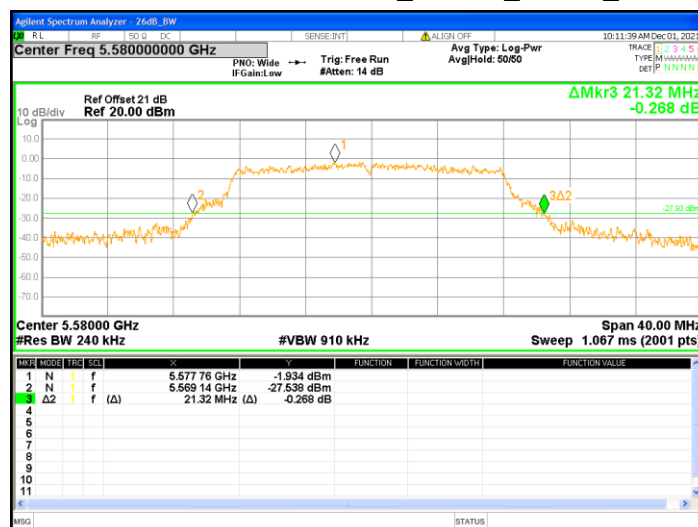

26dB Bandwidth @802.11a_Chain0_Ch44_5220

26dB Bandwidth @802.11a_Chain0_Ch48_5240

26dB Bandwidth @802.11a_Chain0_Ch52_5260

26dB Bandwidth @802.11a_Chain0_Ch60_5300

26dB Bandwidth @802.11a_Chain0_Ch64_5320

26dB Bandwidth @802.11a_Chain0_Ch100_5500

26dB Bandwidth @802.11a_Chain0_Ch116_5580

26dB Bandwidth @802.11a_Chain0_Ch140_5700

26dB Bandwidth @802.11a_Chain0_Ch149_5745

26dB Bandwidth @802.11a_Chain0_Ch157_5785