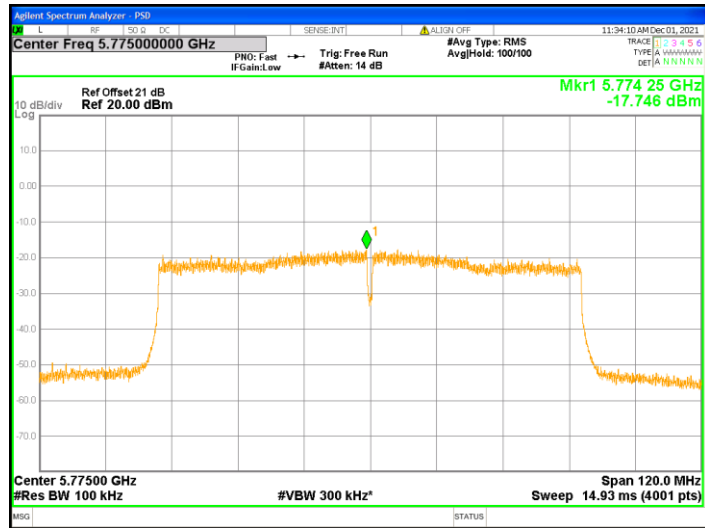

802.11ac(VHT80)_Chain0_Ch42_5210

802.11ac(VHT80)_Chain0_Ch58_5290

802.11ac(VHT80)_Chain0_Ch106_5530

802.11ac(VHT80)_Chain0_Ch155_5775

4. Minimum Bandwidth

4.1 Limit for minimum emission bandwidth.

Within the 5.15-5.725 GHz, the 26 dB bandwidth is for reporting purpose only.

Within the 5.725-5.85 GHz, the minimum 6 dB bandwidth of U-NII devices shall be at least 500 kHz.

4.2 Measuring instrument setting

For 26dB Bandwidth

Spectrum analyzer settings	
Spectrum Analyzer function	Setting
Detector	Peak
RBW	Approximately 1% of the EBW
VBW	> RBW
Trace mode	Max hold

For 99% Occupied Bandwidth

Spectrum analyzer settings	
Spectrum Analyzer function	Setting
Detector	Peak
Span	1.5 times to 5.0 times the OBW
RBW	1% to 5% of the OBW
VBW	$\geq 3 \times \text{RBW}$
Trace mode	Max hold

For 6dB Bandwidth

Spectrum analyzer settings	
Spectrum Analyzer function	Setting
Detector	Peak
RBW	100kHz
VBW	$\geq 3 \times \text{RBW}$
Sweep	Auto couple
Trace mode	Max hold

4.3 Test procedure

1. The transmitter output was connected to the spectrum analyzer.
2. Test was performed in accordance with section C&D of KDB 789033 D02 v02r01
3. For the 5.725-5.85 GHz, measure the maximum width of the emission that is constrained by the frequencies associated with the two outermost amplitude points (upper and lower frequencies) that are attenuated by 6 dB relative to the maximum level measured in the fundamental emission.