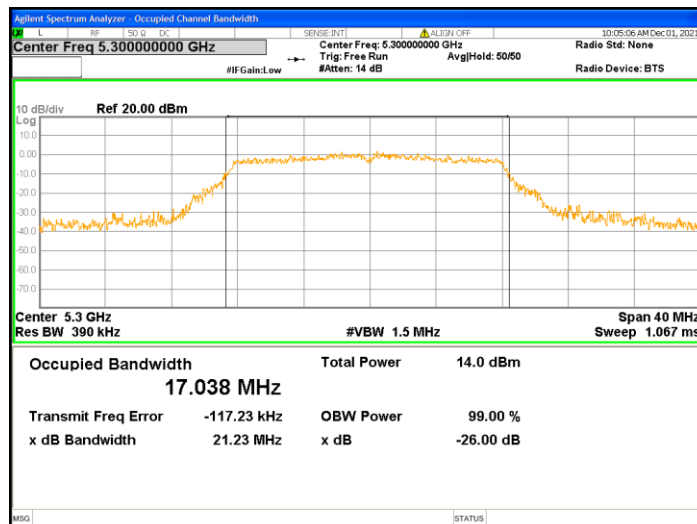

99% Occupied Bandwidth@802.11a_Chain0_Ch60_5300