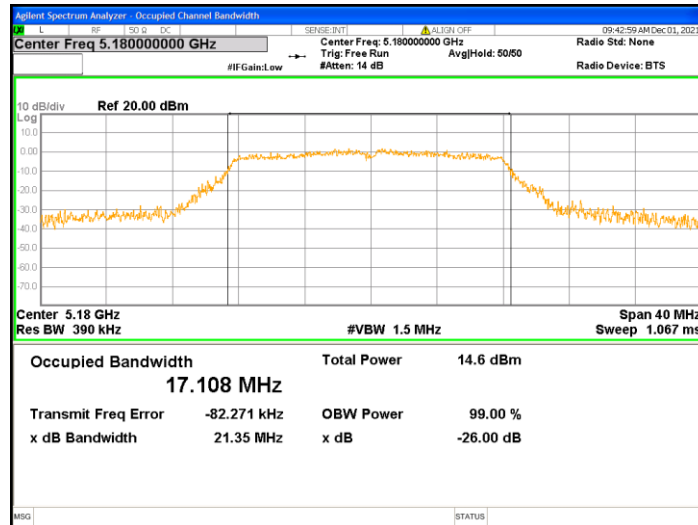

99% Occupied Bandwidth@802.11a_Chain0_Ch36_5180