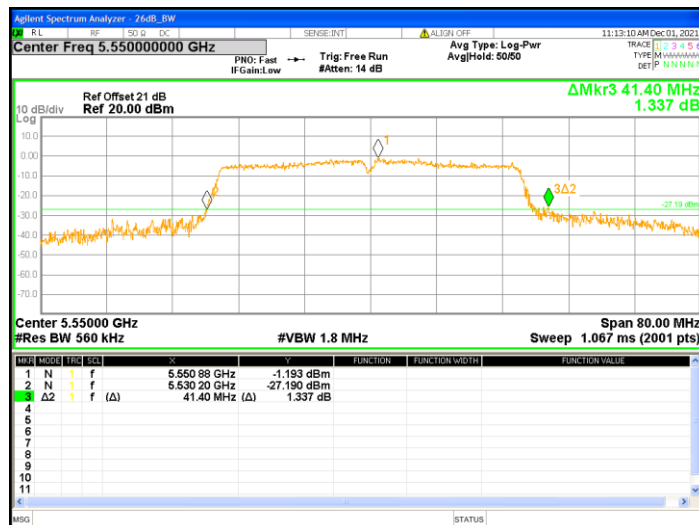

26dB Bandwidth @802.11ac(VHT40)_Chain0_Ch54_5270

26dB Bandwidth @802.11ac(VHT40)_Chain0_Ch62_5310

26dB Bandwidth @802.11ac(VHT40)_Chain0_Ch102_5510

26dB Bandwidth @802.11ac(VHT40)_Chain0_Ch110_5550

26dB Bandwidth @802.11ac(VHT40)_Chain0_Ch134_5670