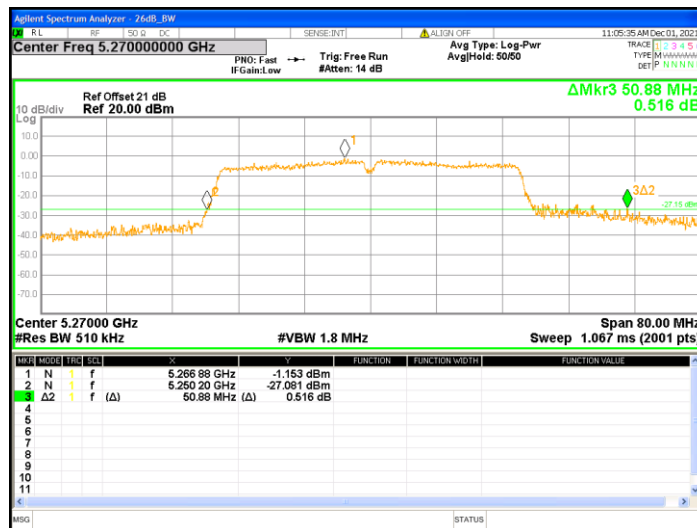

26dB Bandwidth @802.11ac(VHT40)_Chain0_Ch54_5270