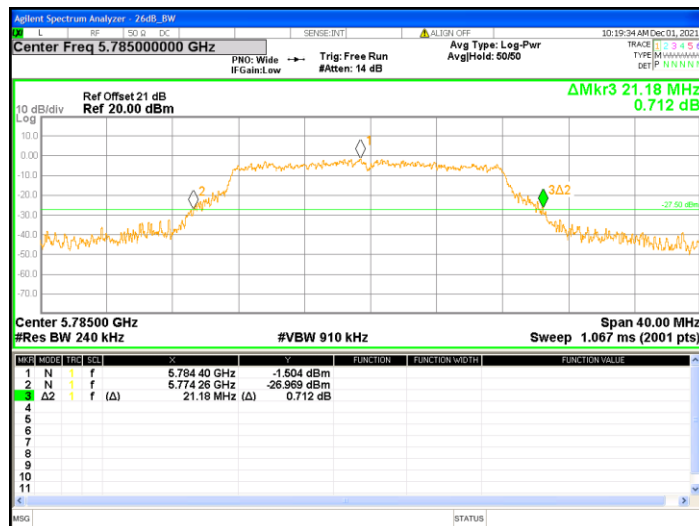

26dB Bandwidth @802.11a_Chain0_Ch100_5500

26dB Bandwidth @802.11a_Chain0_Ch116_5580

26dB Bandwidth @802.11a_Chain0_Ch140_5700

26dB Bandwidth @802.11a_Chain0_Ch149_5745

26dB Bandwidth @802.11a_Chain0_Ch157_5785

26dB Bandwidth @802.11a_Chain0_Ch165_5825

26dB Bandwidth @802.11ac(VHT20)_Chain0_Ch36_5180

26dB Bandwidth @802.11ac(VHT20)_Chain0_Ch44_5220

26dB Bandwidth @802.11ac(VHT20)_Chain0_Ch48_5240

26dB Bandwidth @802.11ac(VHT20)_Chain0_Ch52_5260