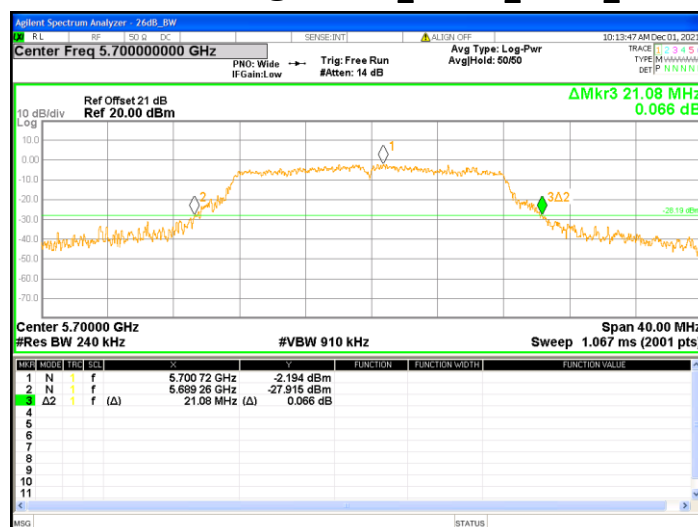

6dB Bandwidth @802.11ac(VHT20)_Chain0_Ch165_5825

6dB Bandwidth @802.11ac(VHT40)_Chain0_Ch151_5755

6dB Bandwidth @802.11ac(VHT40)_Chain0_Ch159_5795

6dB Bandwidth @802.11ac(VHT80)_Chain0_Ch155_5775

26dB Bandwidth @802.11a_Chain0_Ch36_5180

26dB Bandwidth @802.11a_Chain0_Ch44_5220

26dB Bandwidth @802.11a_Chain0_Ch48_5240

26dB Bandwidth @802.11a_Chain0_Ch52_5260

26dB Bandwidth @802.11a_Chain0_Ch60_5300

26dB Bandwidth @802.11a_Chain0_Ch64_5320

26dB Bandwidth @802.11a_Chain0_Ch100_5500

26dB Bandwidth @802.11a_Chain0_Ch116_5580

26dB Bandwidth @802.11a_Chain0_Ch140_5700

26dB Bandwidth @802.11a_Chain0_Ch149_5745

26dB Bandwidth @802.11a_Chain0_Ch157_5785