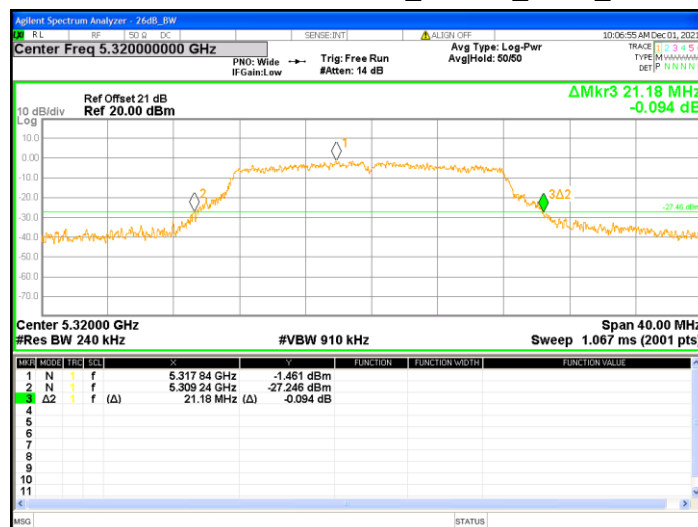

26dB Bandwidth @802.11a_Chain0_Ch44_5220

26dB Bandwidth @802.11a_Chain0_Ch48_5240

26dB Bandwidth @802.11a_Chain0_Ch52_5260

26dB Bandwidth @802.11a_Chain0_Ch60_5300

26dB Bandwidth @802.11a_Chain0_Ch64_5320

26dB Bandwidth @802.11a_Chain0_Ch100_5500

26dB Bandwidth @802.11a_Chain0_Ch116_5580

26dB Bandwidth @802.11a_Chain0_Ch140_5700

26dB Bandwidth @802.11a_Chain0_Ch149_5745

26dB Bandwidth @802.11a_Chain0_Ch157_5785