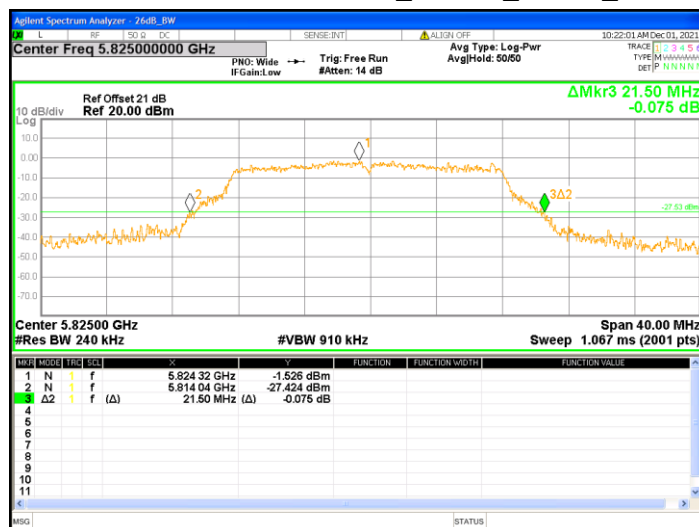

26dB Bandwidth @802.11a_Chain0_Ch100_5500

26dB Bandwidth @802.11a_Chain0_Ch116_5580

26dB Bandwidth @802.11a_Chain0_Ch140_5700

26dB Bandwidth @802.11a_Chain0_Ch149_5745

26dB Bandwidth @802.11a_Chain0_Ch157_5785

26dB Bandwidth @802.11a_Chain0_Ch165_5825

26dB Bandwidth @802.11ac(VHT20)_Chain0_Ch36_5180

26dB Bandwidth @802.11ac(VHT20)_Chain0_Ch44_5220

26dB Bandwidth @802.11ac(VHT20)_Chain0_Ch48_5240

26dB Bandwidth @802.11ac(VHT20)_Chain0_Ch52_5260