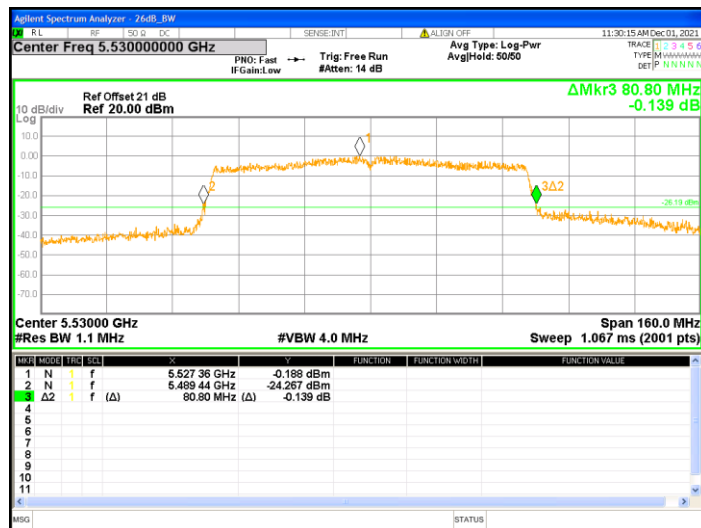

26dB Bandwidth @802.11ac(VHT40)_Chain0_Ch151_5755

26dB Bandwidth @802.11ac(VHT40)_Chain0_Ch159_5795

26dB Bandwidth @802.11ac(VHT80)_Chain0_Ch42_5210

26dB Bandwidth @802.11ac(VHT80)_Chain0_Ch58_5290

26dB Bandwidth @802.11ac(VHT80)_Chain0_Ch106_5530

26dB Bandwidth @802.11ac(VHT80)_Chain0_Ch155_5775

99% Occupied Bandwidth@802.11a_Chain0_Ch36_5180

99% Occupied Bandwidth@802.11a_Chain0_Ch44_5220

99% Occupied Bandwidth@802.11a_Chain0_Ch48_5240

99% Occupied Bandwidth@802.11a_Chain0_Ch52_5260