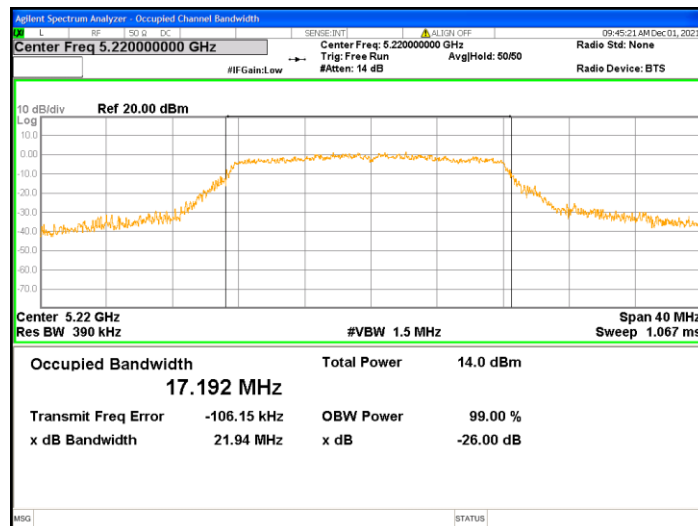

99% Occupied Bandwidth@802.11a_Chain0_Ch44_5220