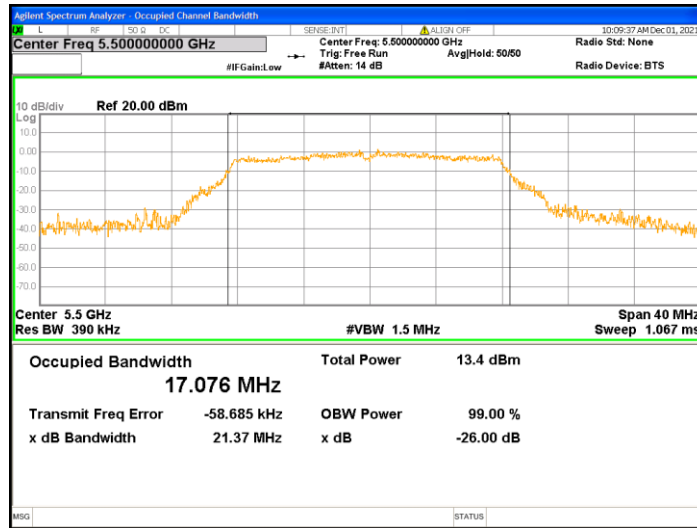

99% Occupied Bandwidth@802.11a_Chain0_Ch100_5500