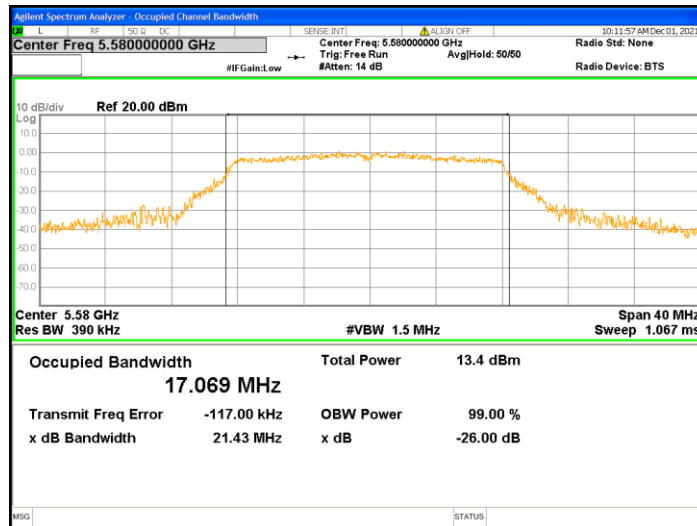

99% Occupied Bandwidth@802.11a_Chain0_Ch60_5300

99% Occupied Bandwidth@802.11a_Chain0_Ch64_5320

99% Occupied Bandwidth@802.11a_Chain0_Ch100_5500

99% Occupied Bandwidth@802.11a_Chain0_Ch116_5580

99% Occupied Bandwidth@802.11a_Chain0_Ch140_5700