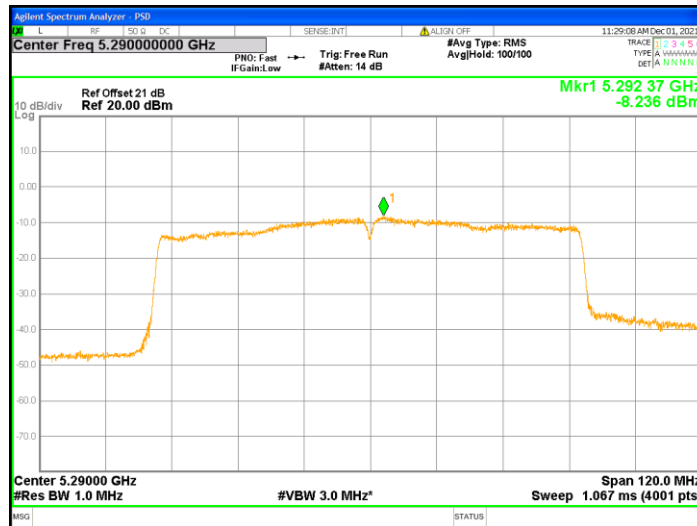

802.11ac(VHT80)_Chain0_Ch42_5210

802.11ac(VHT80)_Chain0_Ch58_5290

802.11ac(VHT80)_Chain0_Ch106_5530

802.11ac(VHT80)_Chain0_Ch155_5775

4. Minimum Bandwidth

4.1 Limit for minimum emission bandwidth.

Within the 5.15-5.725 GHz, the 26 dB bandwidth is for reporting purpose only.

Within the 5.725-5.85 GHz, the minimum 6 dB bandwidth of U-NII devices shall be at least 500 kHz.

4.2 Measuring instrument setting

For 26dB Bandwidth

Spectrum analyzer settings	
Spectrum Analyzer function	Setting
Detector	Peak
RBW	Approximately 1% of the EBW
VBW	> RBW
Trace mode	Max hold

For 99% Occupied Bandwidth

Spectrum analyzer settings	
Spectrum Analyzer function	Setting
Detector	Peak
Span	1.5 times to 5.0 times the OBW
RBW	1% to 5% of the OBW
VBW	$\geq 3 \times \text{RBW}$
Trace mode	Max hold

For 6dB Bandwidth

Spectrum analyzer settings	
Spectrum Analyzer function	Setting
Detector	Peak
RBW	100kHz
VBW	$\geq 3 \times \text{RBW}$
Sweep	Auto couple
Trace mode	Max hold

4.3 Test procedure

1. The transmitter output was connected to the spectrum analyzer.
2. Test was performed in accordance with section C&D of KDB 789033 D02 v02r01
3. For the 5.725-5.85 GHz, measure the maximum width of the emission that is constrained by the frequencies associated with the two outermost amplitude points (upper and lower frequencies) that are attenuated by 6 dB relative to the maximum level measured in the fundamental emission.