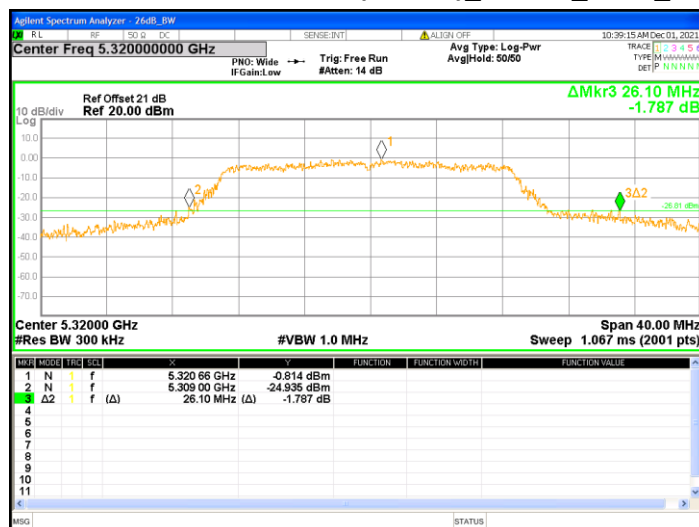

26dB Bandwidth @802.11a_Chain0_Ch165_5825

26dB Bandwidth @802.11ac(VHT20)_Chain0_Ch36_5180

26dB Bandwidth @802.11ac(VHT20)_Chain0_Ch44_5220

26dB Bandwidth @802.11ac(VHT20)_Chain0_Ch48_5240

26dB Bandwidth @802.11ac(VHT20)_Chain0_Ch52_5260

26dB Bandwidth @802.11ac(VHT20)_Chain0_Ch60_5300

26dB Bandwidth @802.11ac(VHT20)_Chain0_Ch64_5320

26dB Bandwidth @802.11ac(VHT20)_Chain0_Ch100_5500

26dB Bandwidth @802.11ac(VHT20)_Chain0_Ch116_5580

26dB Bandwidth @802.11ac(VHT20)_Chain0_Ch140_5700