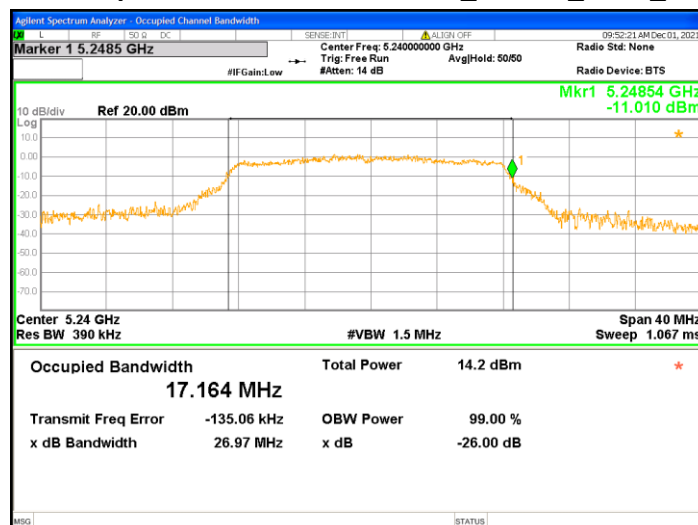

26dB Bandwidth @802.11ac(VHT80)_Chain0_Ch155_5775

99% Occupied Bandwidth@802.11a_Chain0_Ch36_5180

99% Occupied Bandwidth@802.11a_Chain0_Ch44_5220

99% Occupied Bandwidth@802.11a_Chain0_Ch48_5240

99% Occupied Bandwidth@802.11a_Chain0_Ch52_5260