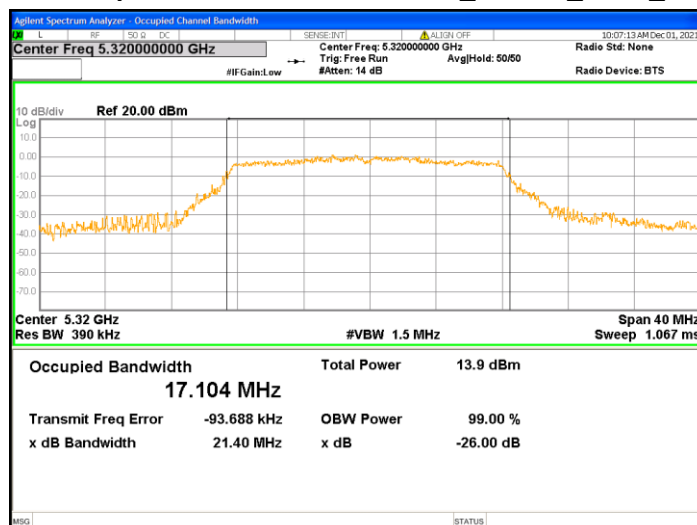

99% Occupied Bandwidth@802.11a_Chain0_Ch64_5320