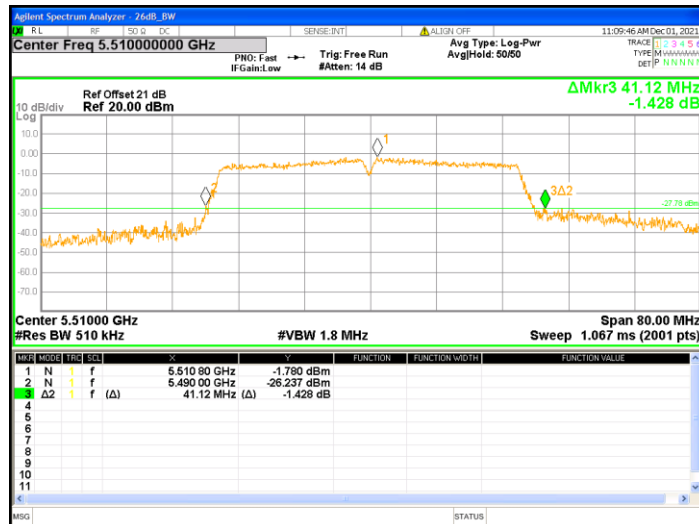

26dB Bandwidth @802.11ac(VHT40)_Chain0_Ch102_5510