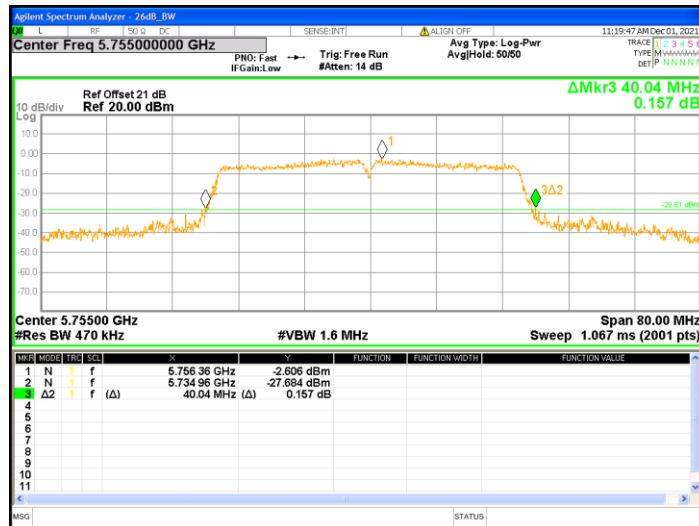

26dB Bandwidth @802.11ac(VHT40)_Chain0_Ch151_5755