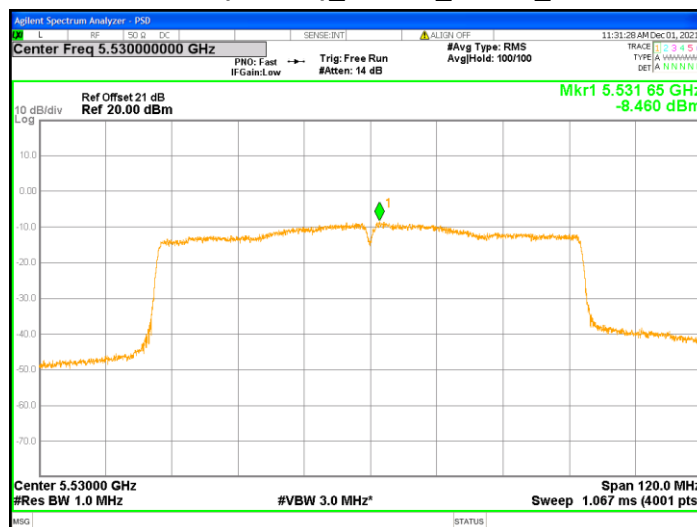

802.11ac(VHT80)_Chain0_Ch42_5210

802.11ac(VHT80)_Chain0_Ch58_5290

802.11ac(VHT80)_Chain0_Ch106_5530

802.11ac(VHT80)_Chain0_Ch155_5775

4. Minimum Bandwidth

4.1 Limit for minimum emission bandwidth.

Within the 5.15-5.725 GHz, the 26 dB bandwidth is for reporting purpose only.

Within the 5.725-5.85 GHz, the minimum 6 dB bandwidth of U-NII devices shall be at least 500 kHz.

4.2 Measuring instrument setting

For 26dB Bandwidth

Spectrum analyzer settings	
Spectrum Analyzer function	Setting
Detector	Peak
RBW	Approximately 1% of the EBW
VBW	> RBW
Trace mode	Max hold

For 99% Occupied Bandwidth

Spectrum analyzer settings	
Spectrum Analyzer function	Setting
Detector	Peak
Span	1.5 times to 5.0 times the OBW
RBW	1% to 5% of the OBW
VBW	$\geq 3 \times \text{RBW}$
Trace mode	Max hold

For 6dB Bandwidth

Spectrum analyzer settings	
Spectrum Analyzer function	Setting
Detector	Peak
RBW	100kHz
VBW	$\geq 3 \times \text{RBW}$
Sweep	Auto couple
Trace mode	Max hold

4.3 Test procedure

1. The transmitter output was connected to the spectrum analyzer.
2. Test was performed in accordance with section C&D of KDB 789033 D02 v02r01
3. For the 5.725-5.85 GHz, measure the maximum width of the emission that is constrained by the frequencies associated with the two outermost amplitude points (upper and lower frequencies) that are attenuated by 6 dB relative to the maximum level measured in the fundamental emission.