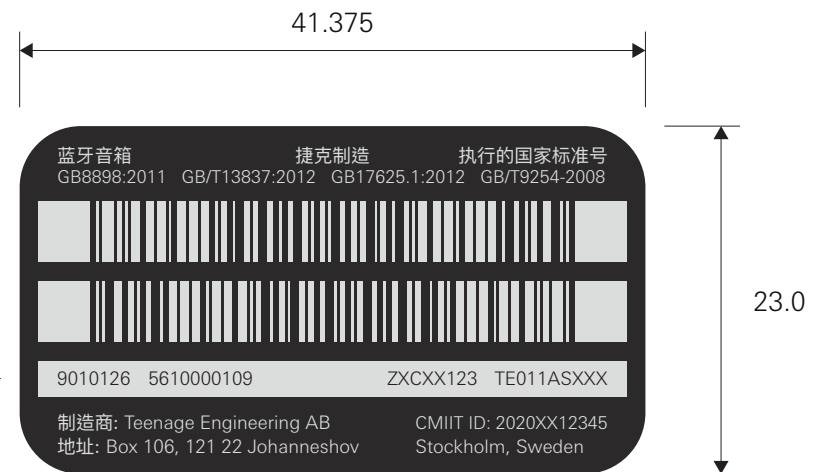

# spider

product label  
revision 3.2

TH 2020.04.14

*matte black label with white printing.  
white area for printing with black  
ink on the production floor.*

A4  
scale 2:1

univers next pro light  
size: 7 pt

4mm corner