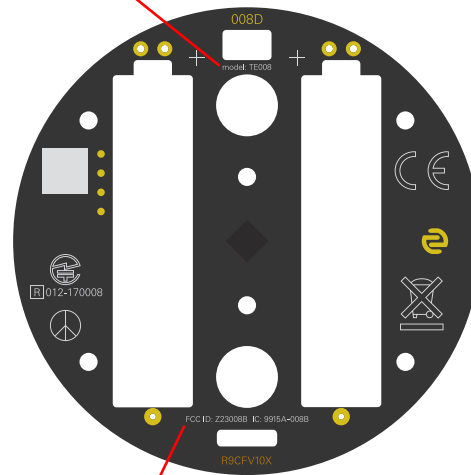

Model Number

Label Location

Letter size 0.8mm

Letter size 0.8mm