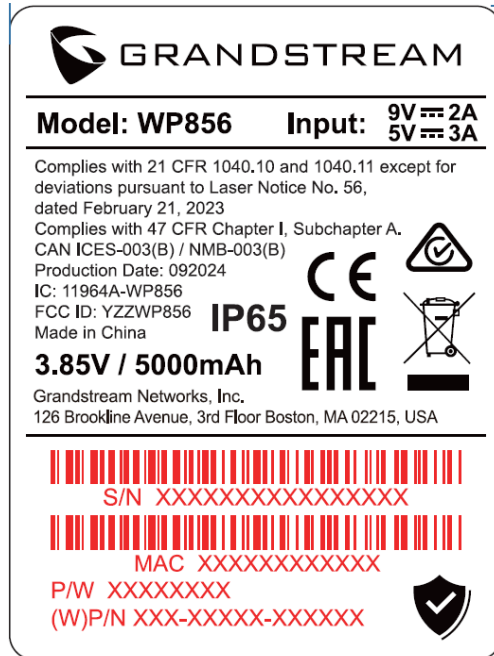

## EXHIBIT A - FCC ID LABEL AND LOCATION

### FCC ID Label

### FCC ID Label Location Information

The label shown shall be permanently affixed at a conspicuous location on the device and be readily visible to the user at the time purchase (Labeling requirements per 2.925)