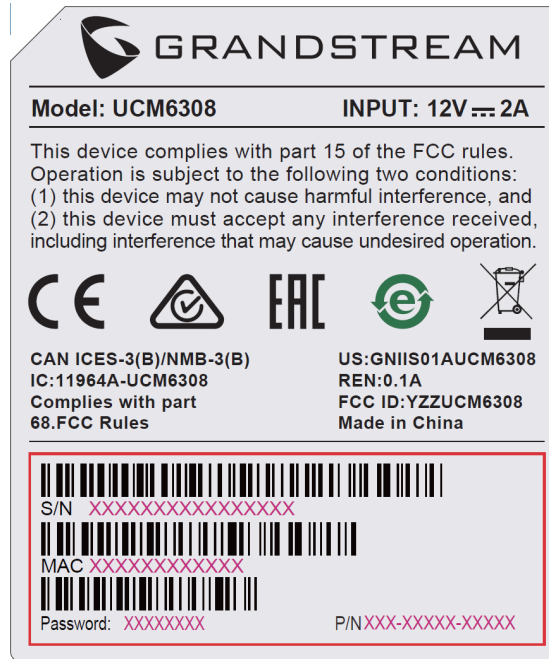

EXHIBIT A - FCC ID LABEL AND LOCATION

FCC ID Label

FCC ID Label Location Information

The label shown shall be permanently affixed at a conspicuous location on the device and be readily visible to the user at the time purchase (Labeling requirements per 2.925)