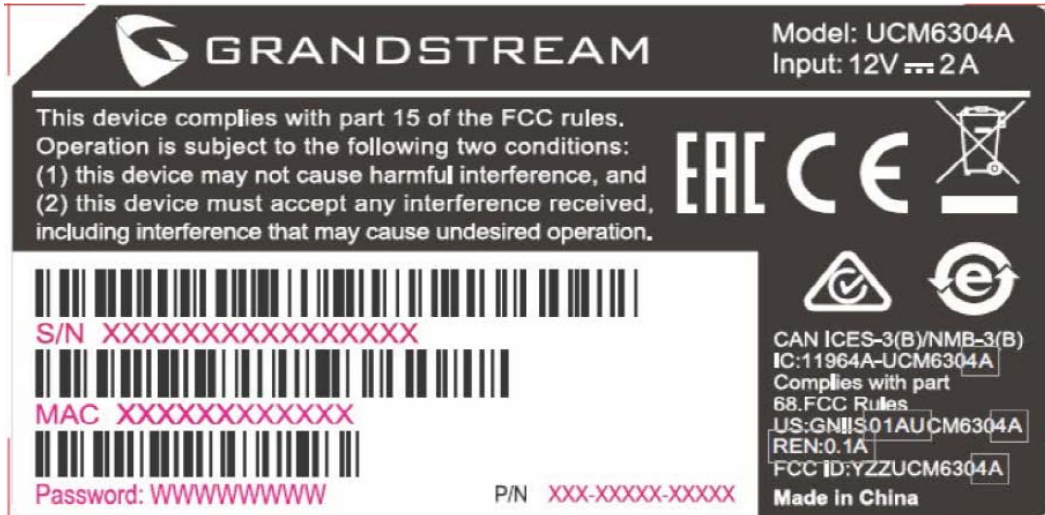

EXHIBIT A - FCC ID LABEL AND LOCATION

FCC ID Label

FCC ID Label Location Information

The label shown shall be permanently affixed at a conspicuous location on the device and be readily visible to the user at the time purchase (Labeling requirements per 2.925)