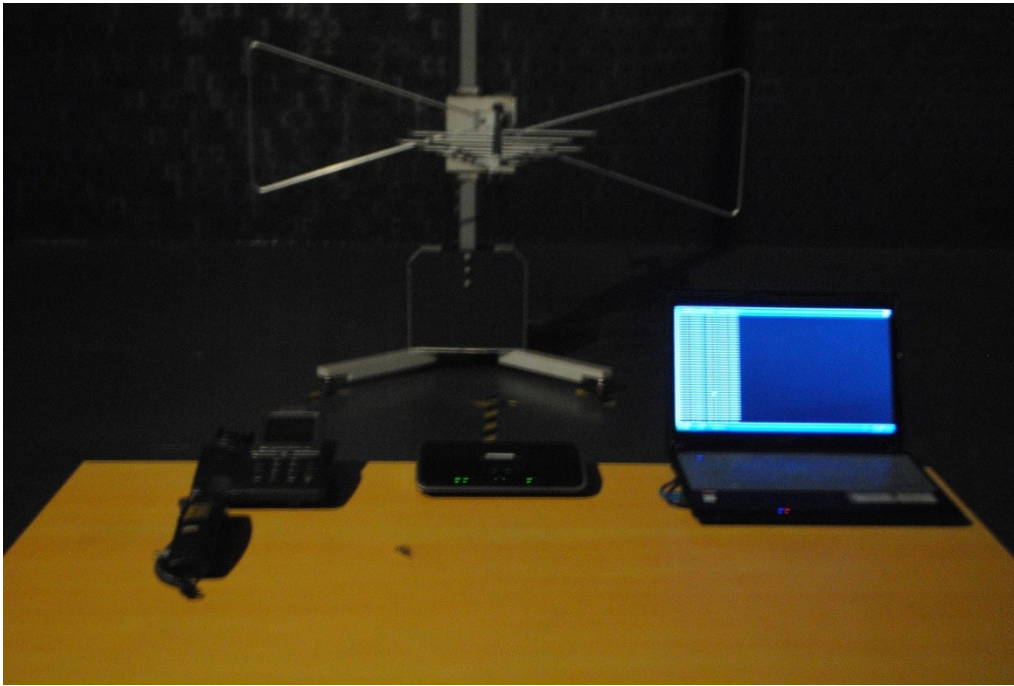

Test Setup Photos YZZUCM6202

EMI Test Setup View

Conducted Emission test view

Test Setup Photos YZZUCM6202
Radiated Emission test view (From 30MHz to 1GHz)

Radiated Emission test view (Above 1GHz)