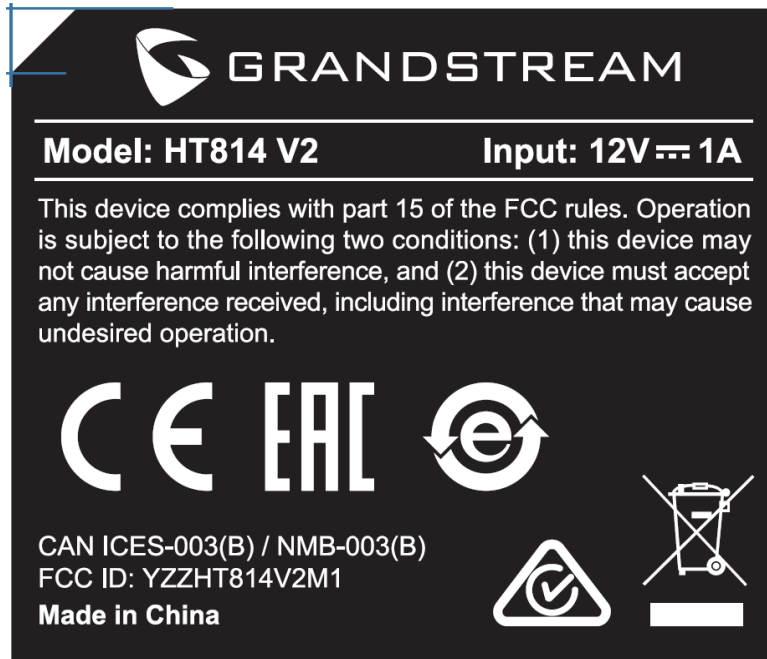

EXHIBIT A - FCC ID LABEL AND LOCATION

FCC ID Label

FCC ID Label Location Information

The label shown shall be permanently affixed at a conspicuous location on the device and be readily visible to the user at the time purchase (Labeling requirements per 2.925)