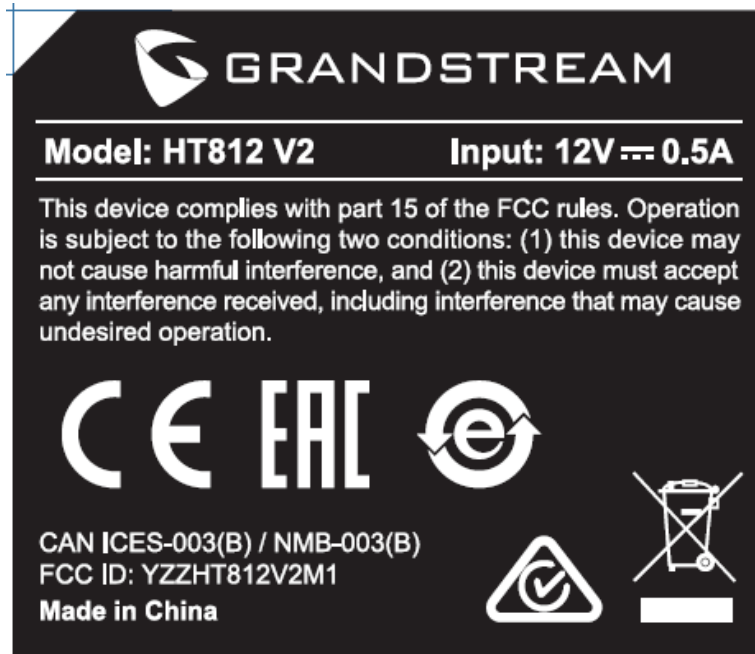

EXHIBIT A - FCC ID LABEL AND LOCATION

FCC ID Label

FCC ID Label Location Information

The label shown shall be permanently affixed at a conspicuous location on the device and be readily visible to the user at the time purchase (Labeling requirements per 2.925)