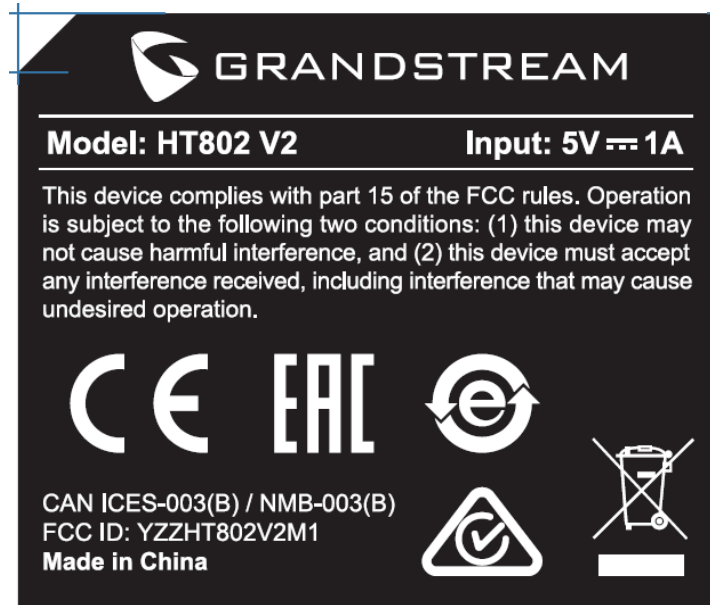

EXHIBIT A - FCC ID LABEL AND LOCATION

FCC ID Label

FCC ID Label Location Information

The label shown shall be permanently affixed at a conspicuous location on the device and be readily visible to the user at the time purchase (Labeling requirements per 2.925)