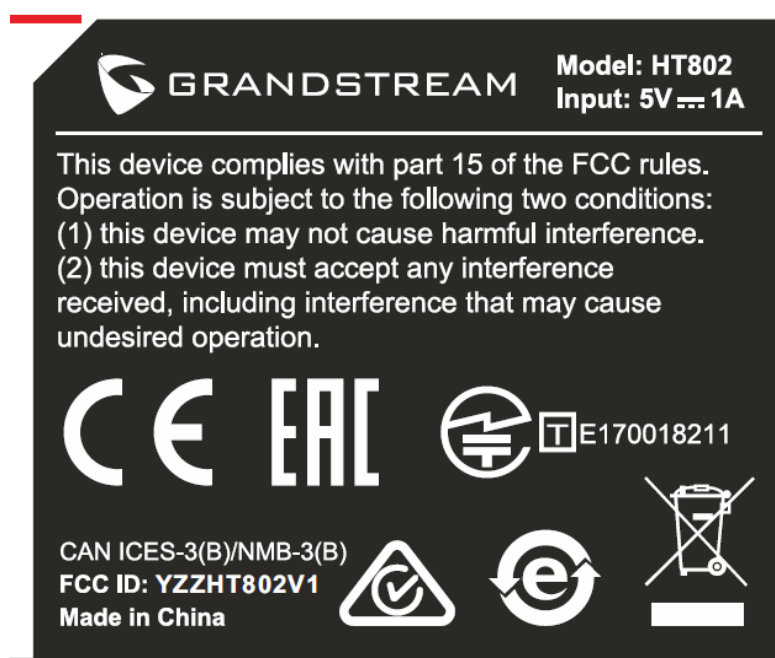

EXHIBIT A - FCC ID LABEL AND LOCATION

FCC ID Label

FCC ID Label Location Information

The label shown shall be permanently affixed at a conspicuous location on the device and be readily visible to the user at the time purchase (Labeling requirements per 2.925)