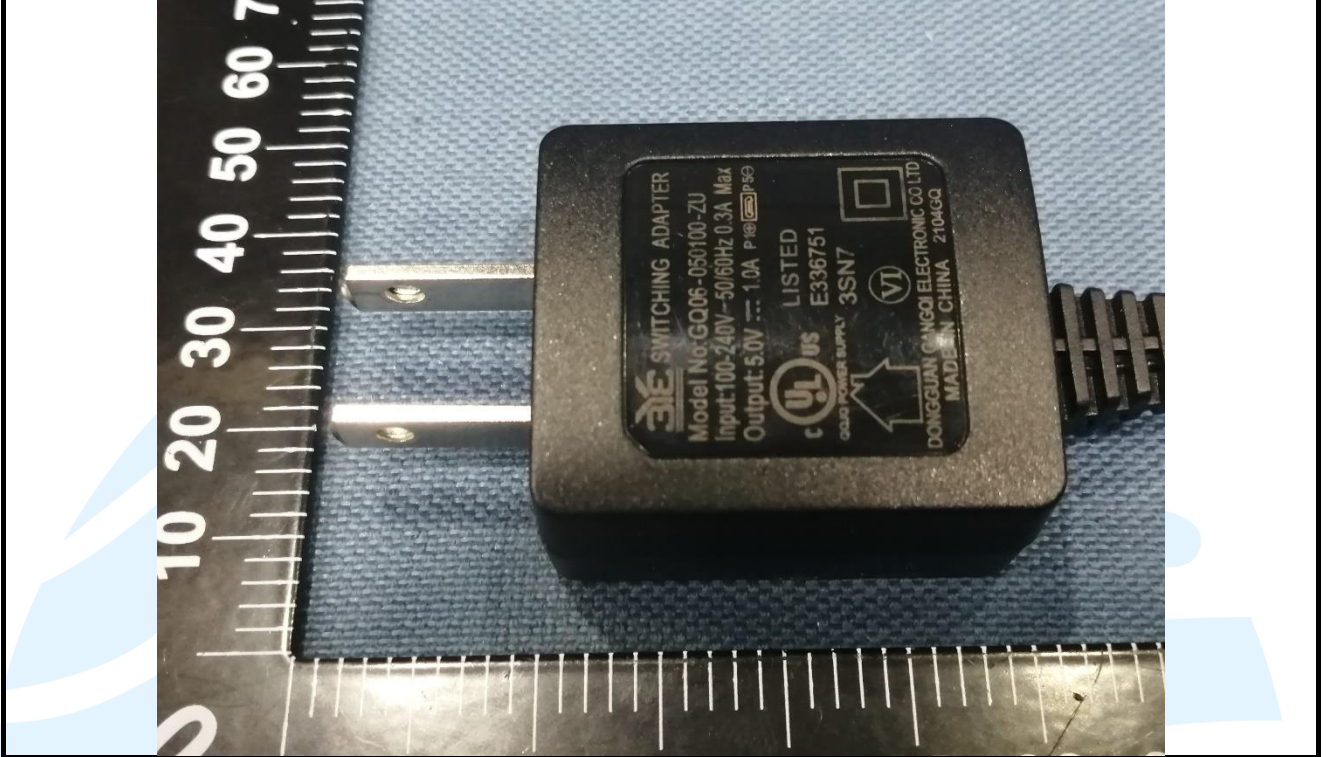

[Http://www.uttlab.com](http://www.uttlab.com)

EUT Photo (Adapter GQ06-050100-ZU)

EUT Photo (Adapter F06US0500100A)

Shenzhen UnionTrust Quality and Technology Co., Ltd.

Address: Unit D/E of 9/F and 16/F, Block A, Building 6, Baoneng science and technology park, Longhua district, Shenzhen, China
Tel: +86-755-28230888 Fax: +86-755-28230886 E-mail: info@uttlab.com