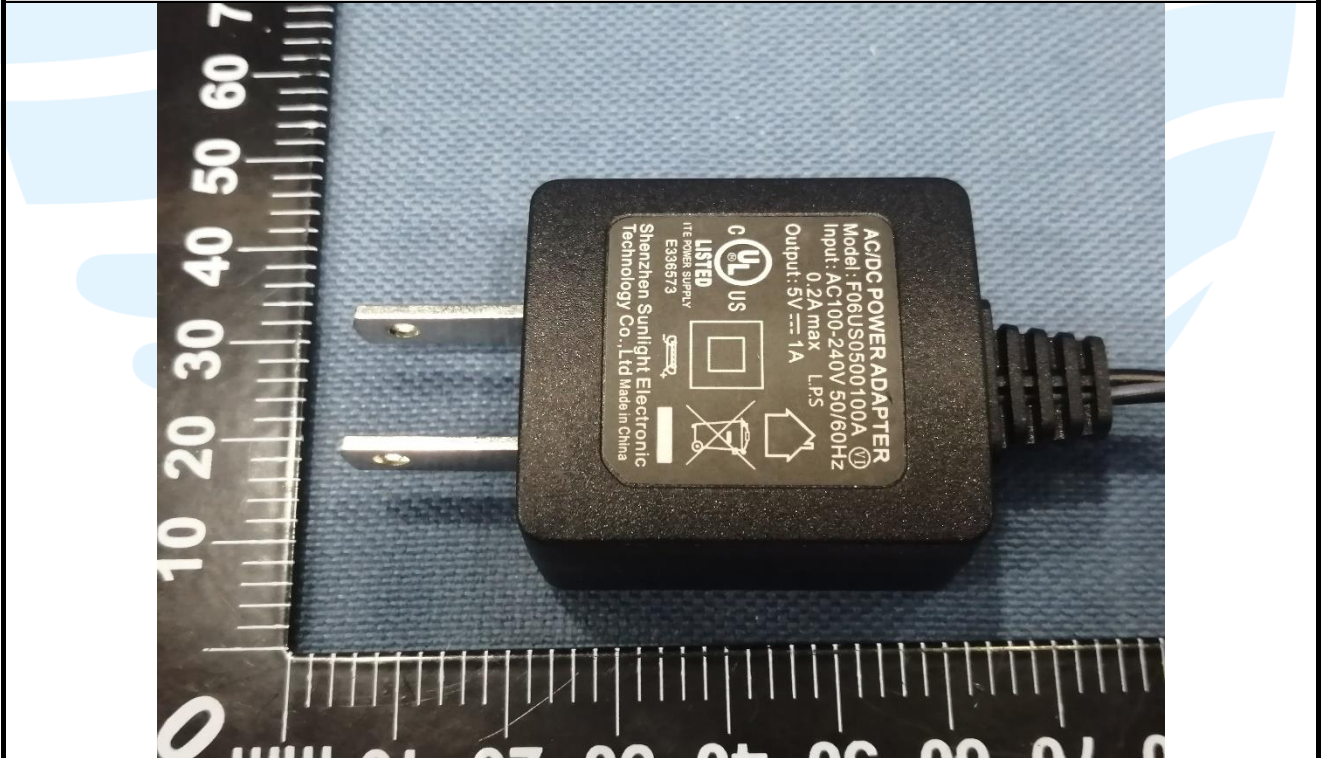

[Http://www.uttlab.com](http://www.uttlab.com)

EUT Photo (Adapter GQ06-050100-ZU)

EUT Photo (Adapter F06US0500100A)

Shenzhen UnionTrust Quality and Technology Co., Ltd.

Address: Unit D/E of 9/F and 16/F, Block A, Building 6, Baoneng science and technology park, Longhua district, Shenzhen, China
Tel: +86-755-28230888 Fax: +86-755-28230886 E-mail: info@uttlab.com