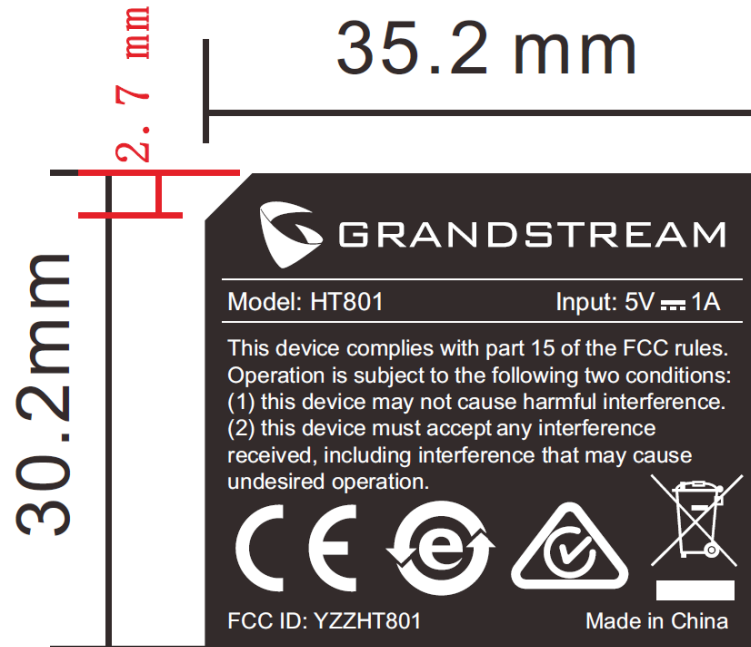

EXHIBIT A - FCC ID LABEL AND LOCATION

FCC ID Label

FCC ID Label Location Information

The label shown shall be permanently affixed at a conspicuous location on the device and be readily visible to the user at the time purchase (Labeling requirements per 2.925)