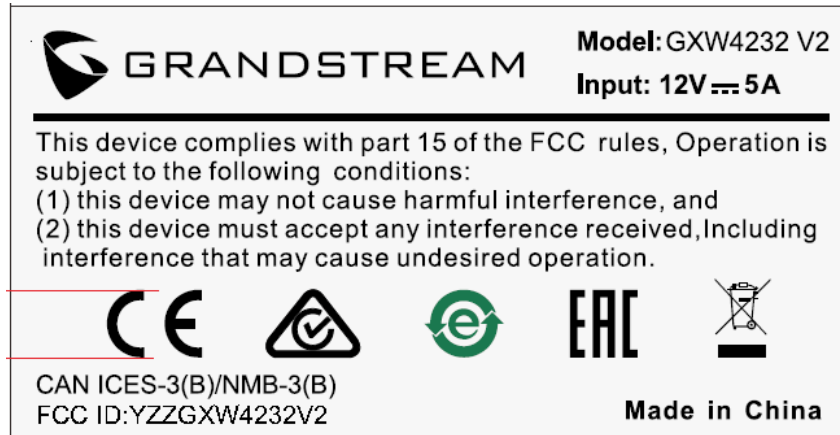

## EXHIBIT A - FCC ID LABEL AND LOCATION

### FCC ID Label

### FCC ID Label Location Information

The label shown shall be permanently affixed at a conspicuous location on the device and be readily visible to the user at the time purchase (Labeling requirements per 2.925)