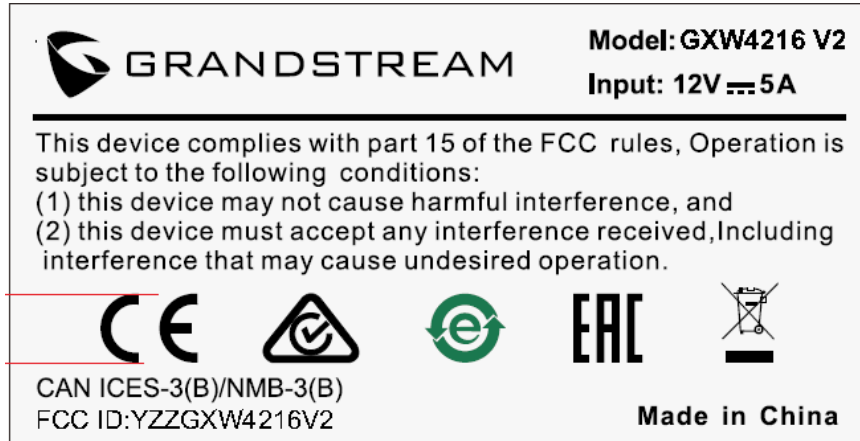

EXHIBIT A - FCC ID LABEL AND LOCATION

FCC ID Label

FCC ID Label Location Information

The label shown shall be permanently affixed at a conspicuous location on the device and be readily visible to the user at the time purchase (Labeling requirements per 2.925)