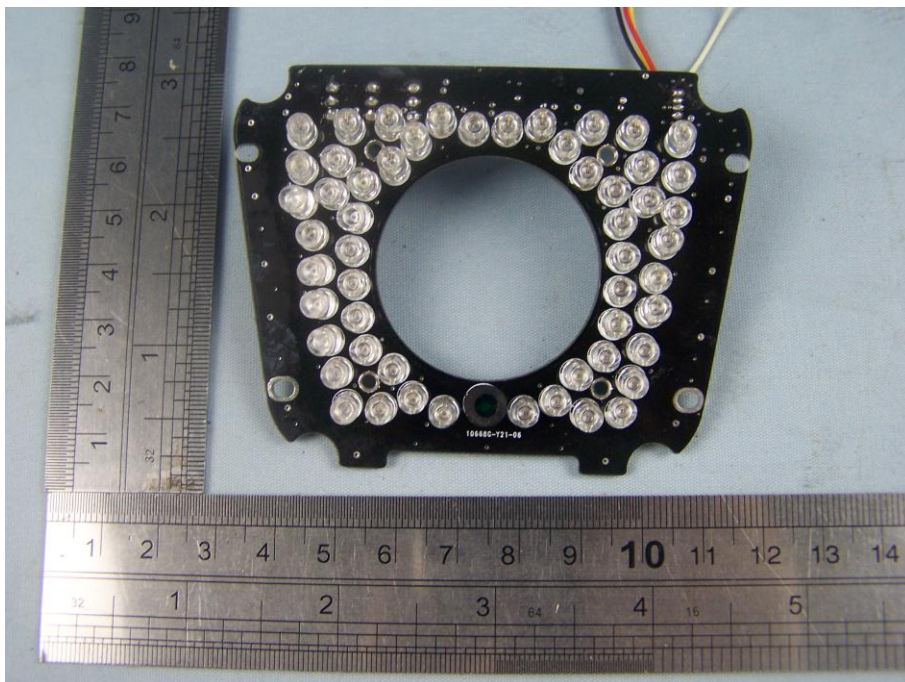

EUT Internal Photos:

EUT Model: GXV3674_FHD_VF v2

EUT-Uncovered View

LED board- Top View

LED board- Bottom View

Sensor board - Top View

Sensor board - Bottom View

Main board- Top View

Main board- Bottom View