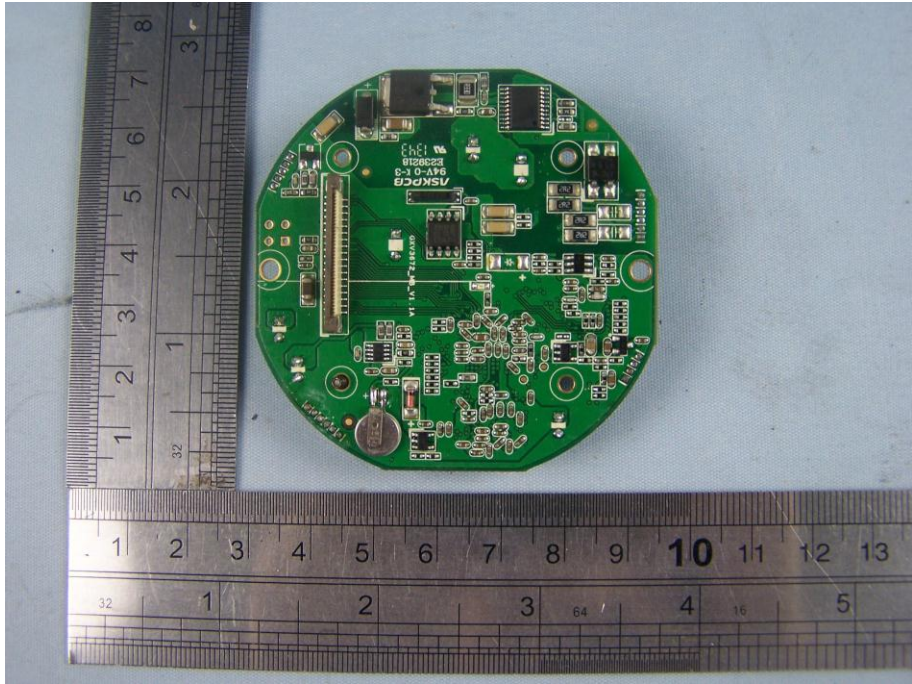

EUT Internal Photos:

EUT Model: GXV3674_FHD_VF v2

EUT-Uncovered View

LED board- Top View

LED board- Bottom View

Sensor board - Top View

Sensor board - Bottom View

Main board- Top View

Main board- Bottom View