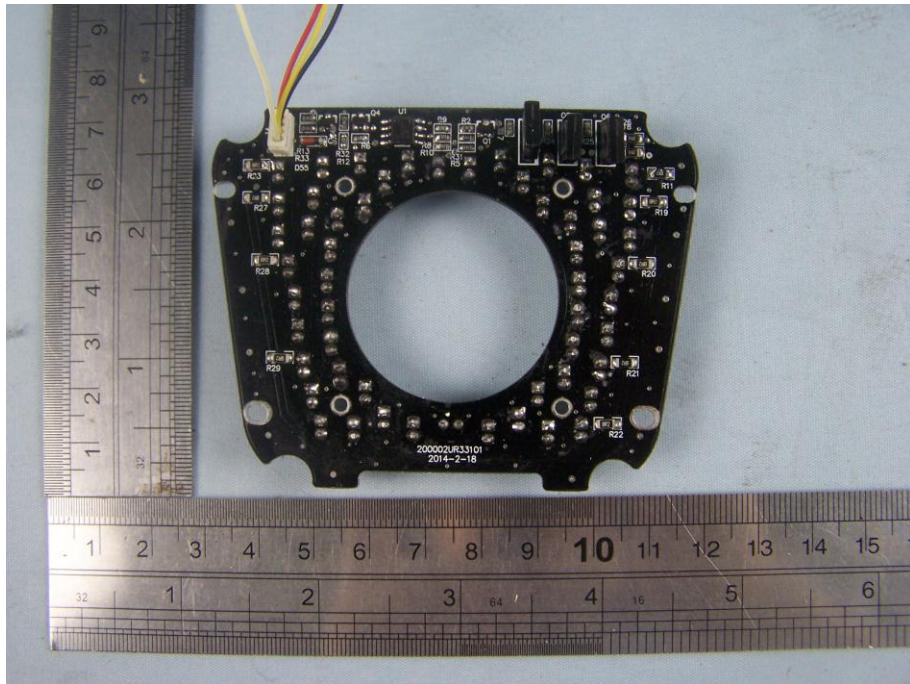

EUT Internal Photos:

EUT Model: GXV3674_FHD_VF v2

EUT-Uncovered View

LED board- Top View

LED board- Bottom View

Sensor board - Top View

Sensor board - Bottom View

Main board- Top View

Main board- Bottom View