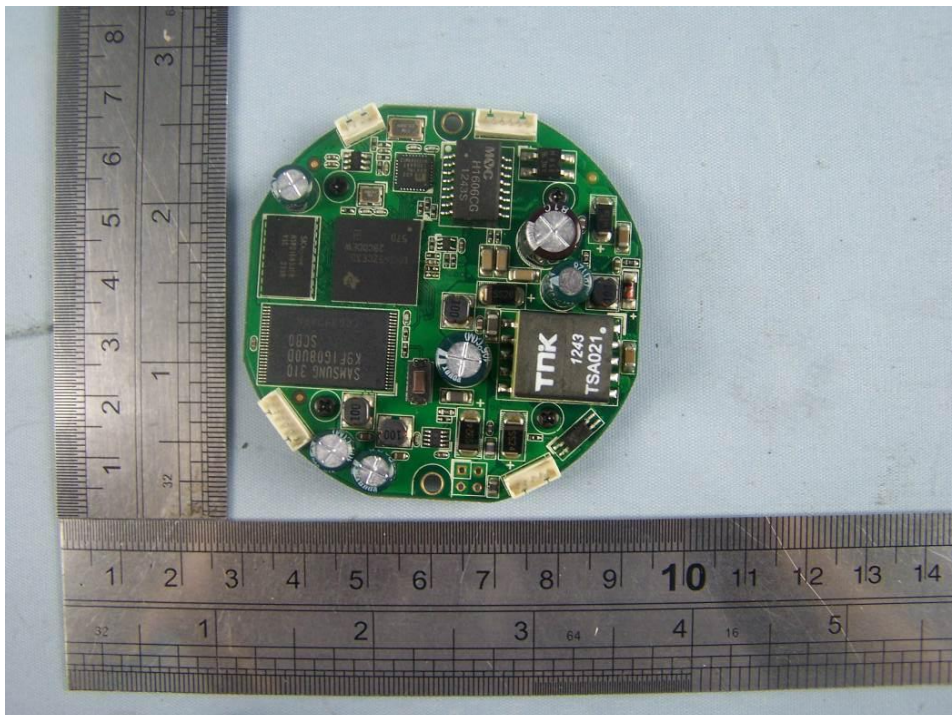

EUT Internal Photos:

EUT Model: GXV3674_FHD_VF v2

EUT-Uncovered View

LED board- Top View

LED board- Bottom View

Sensor board - Top View

Sensor board - Bottom View

Main board- Top View

Main board- Bottom View