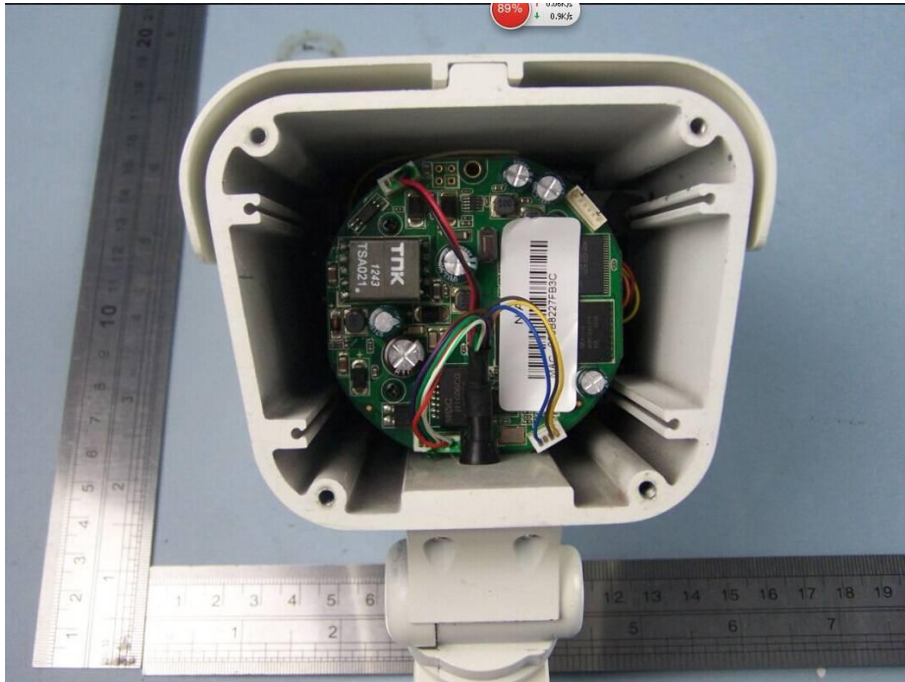

EUT Internal Photos:

EUT Model: GXV3674_FHD_VF v2

EUT-Uncovered View

LED board- Top View

LED board- Bottom View

Sensor board - Top View

Sensor board - Bottom View

Main board- Top View

Main board- Bottom View