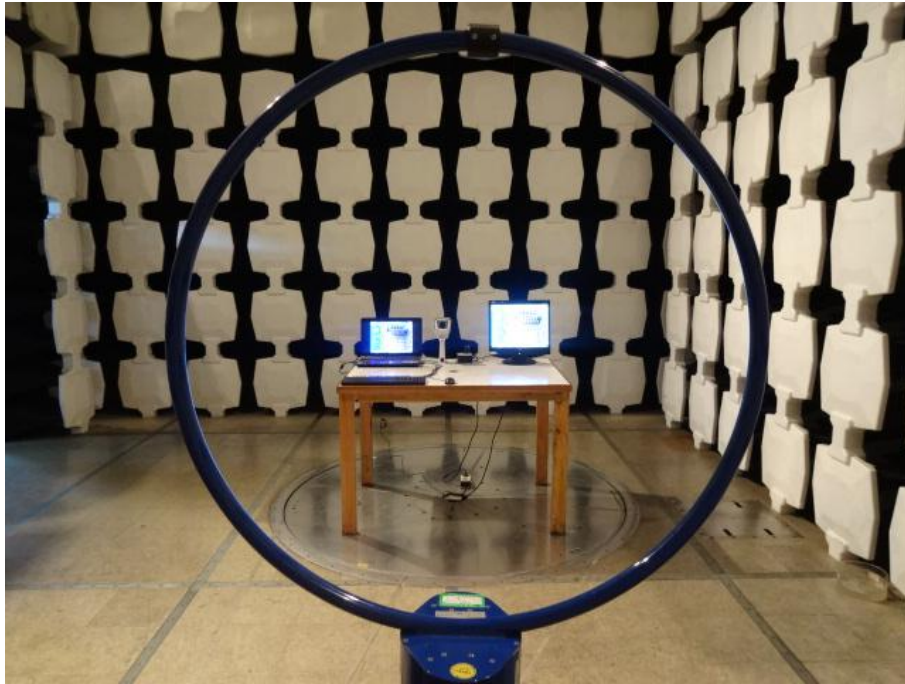

Test Set up Photos:

Conducted Emission Test Set-up -Front view

Conducted Emission Test Set-up -Rear view

Radiated Emission Test Set-up(9KHz-30MHz)

Radiated Emission Test Set-up(30-1000MHz)

Radiated Emission Test Set-up(Above 1GHz)

Radiated Emission Test Set-up (Rear View)