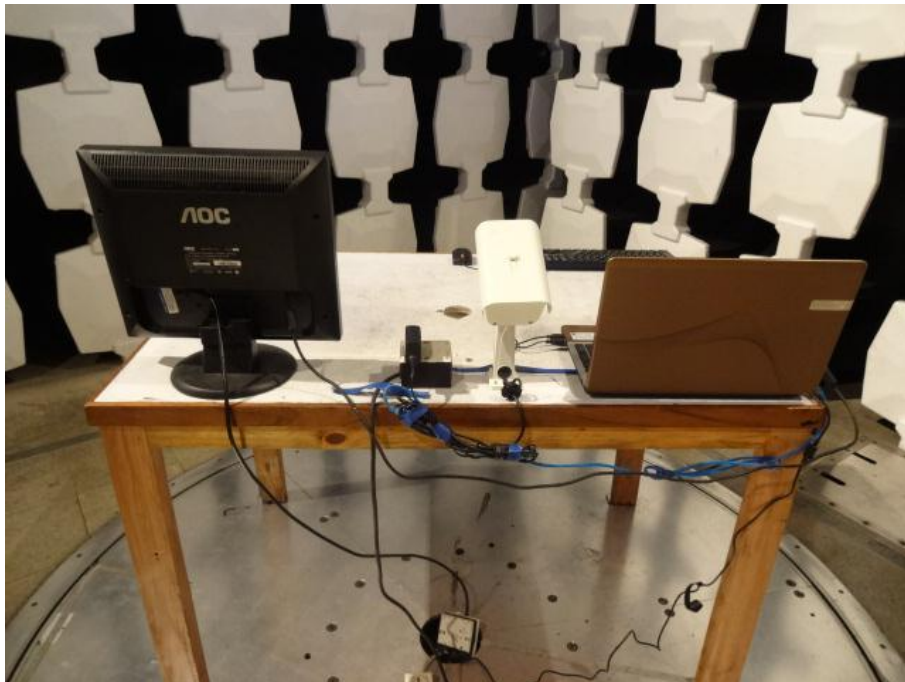

Test Set up Photos:

Conducted Emission Test Set-up -Front view

Conducted Emission Test Set-up -Rear view

Radiated Emission Test Set-up(9KHz-30MHz)

Radiated Emission Test Set-up(30-1000MHz)

Radiated Emission Test Set-up(Above 1GHz)

Radiated Emission Test Set-up (Rear View)