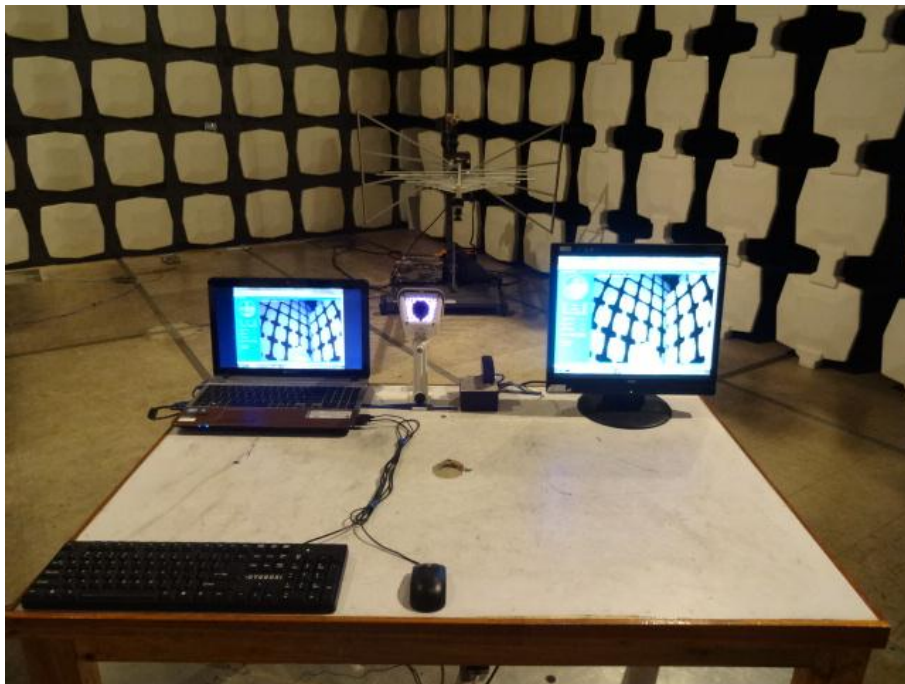

Test Set up Photos:

Conducted Emission Test Set-up -Front view

Conducted Emission Test Set-up -Rear view

Radiated Emission Test Set-up(9KHz-30MHz)

Radiated Emission Test Set-up(30-1000MHz)

Radiated Emission Test Set-up(Above 1GHz)

Radiated Emission Test Set-up (Rear View)