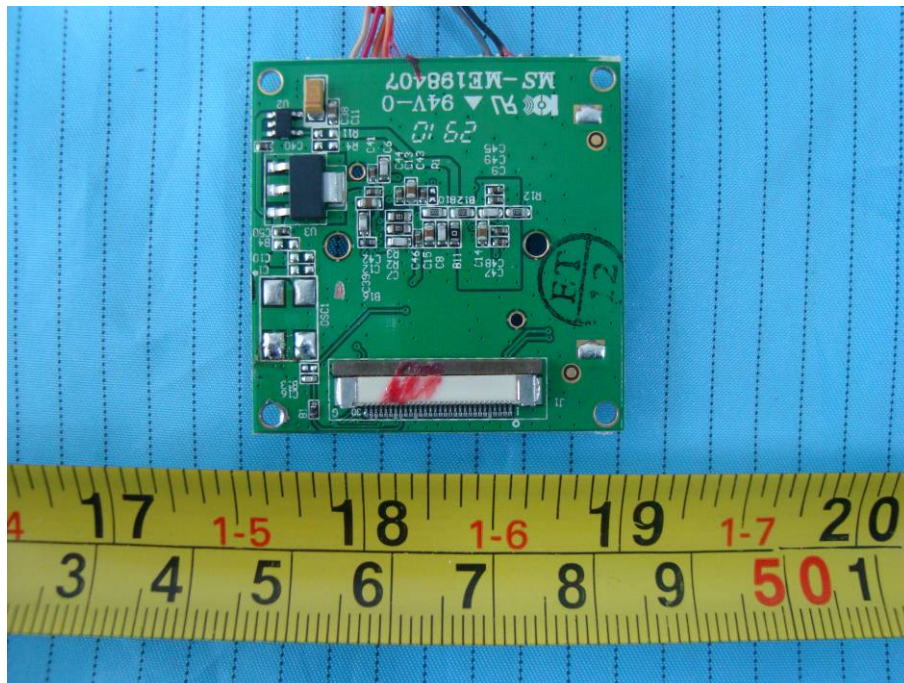

EXHIBIT C - EUT INTERNAL PHOTOGRAPHS

GXV3662_HDIR

EUT – Cover off View

EUT – Main Board Top View

EUT – Main Board Bottom View

EUT – Camera Board Top View

EUT – Camera Board Bottom View

EUT – Infra-red LED Board Top View

EUT – Infra-red LED Board Bottom View

GXV3662_HD

EUT – Cover off View

EUT – Main Board Top View

EUT – Main Board Bottom View

EUT – Camera Board Top View

EUT – Camera Board Bottom View

EUT – Connect Board Top View

EUT –Connect Board Bottom View