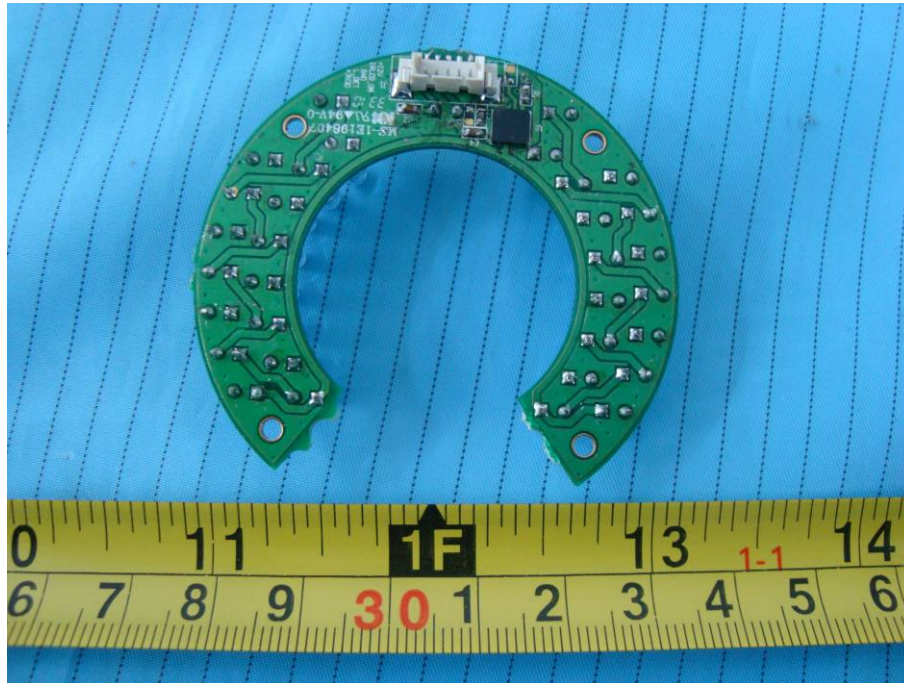

EXHIBIT C - EUT INTERNAL PHOTOGRAPHS

GXV3662_HDIR

EUT – Cover off View

EUT – Main Board Top View

EUT – Main Board Bottom View

EUT – Camera Board Top View

EUT – Camera Board Bottom View

EUT – Infra-red LED Board Top View

EUT – Infra-red LED Board Bottom View

GXV3662_HD

EUT – Cover off View

EUT – Main Board Top View

EUT – Main Board Bottom View

EUT – Camera Board Top View

EUT – Camera Board Bottom View

EUT – Connect Board Top View

EUT –Connect Board Bottom View