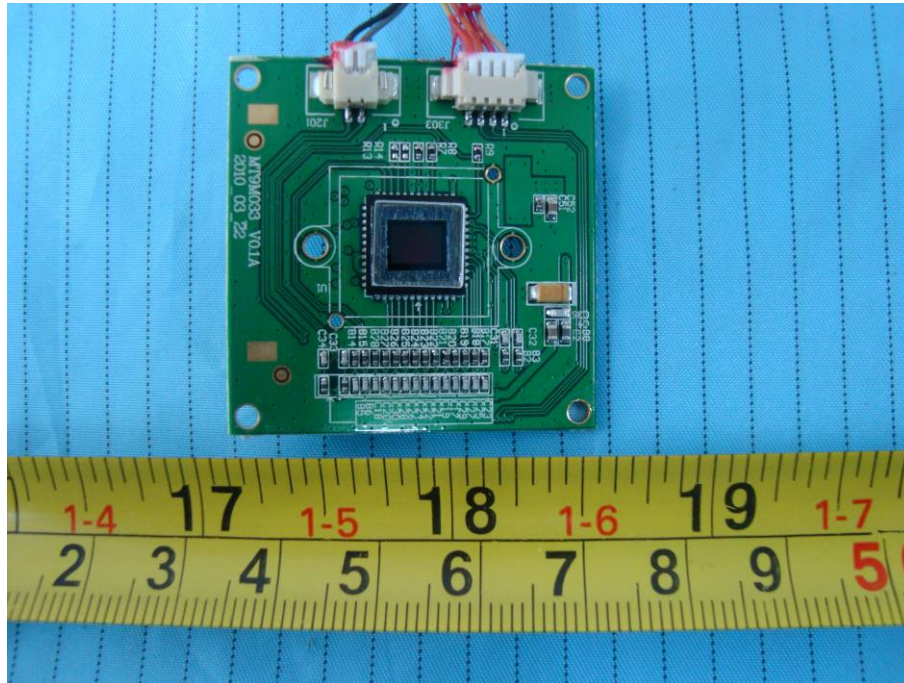

EXHIBIT C - EUT INTERNAL PHOTOGRAPHS

GXV3662_HDIR

EUT – Cover off View

EUT – Main Board Top View

EUT – Main Board Bottom View

EUT – Camera Board Top View

EUT – Camera Board Bottom View

EUT – Infra-red LED Board Top View

EUT – Infra-red LED Board Bottom View

GXV3662_HD

EUT – Cover off View

EUT – Main Board Top View

EUT – Main Board Bottom View

EUT – Camera Board Top View

EUT – Camera Board Bottom View

EUT – Connect Board Top View