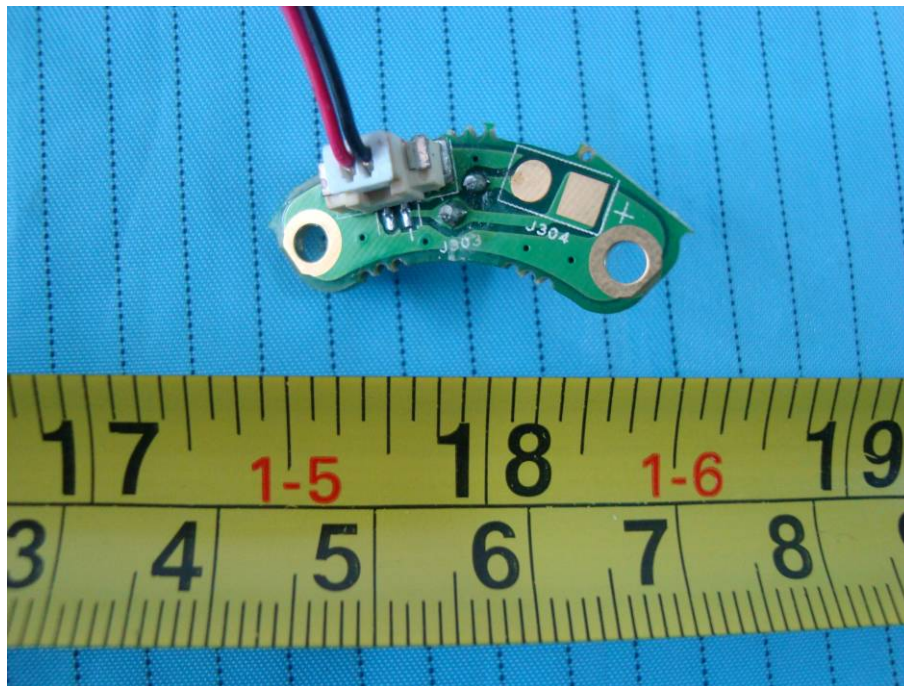

EXHIBIT C - EUT INTERNAL PHOTOGRAPHS

GXV3662_HDIR

EUT – Cover off View

EUT – Main Board Top View

EUT – Main Board Bottom View

EUT – Camera Board Top View

EUT – Camera Board Bottom View

EUT – Infra-red LED Board Top View

EUT – Infra-red LED Board Bottom View

GXV3662_HD

EUT – Cover off View

EUT – Main Board Top View

EUT – Main Board Bottom View

EUT – Camera Board Top View

EUT – Camera Board Bottom View

EUT – Connect Board Top View

EUT –Connect Board Bottom View