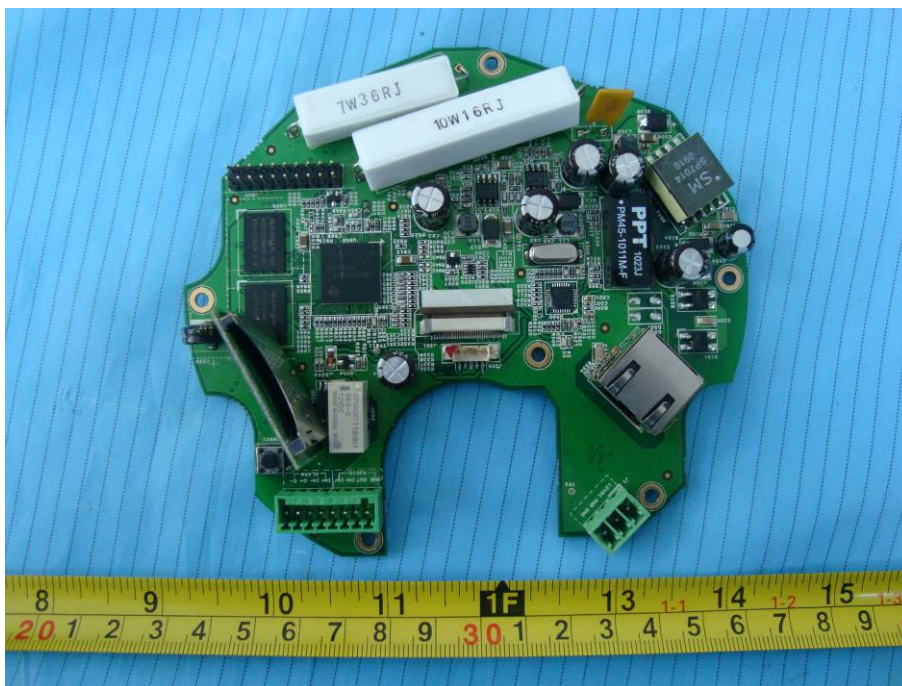

EXHIBIT C - EUT INTERNAL PHOTOGRAPHS

GXV3662_HDIR

EUT – Cover off View

EUT – Main Board Top View

EUT – Main Board Bottom View

EUT – Camera Board Top View

EUT – Camera Board Bottom View

EUT – Infra-red LED Board Top View

EUT – Infra-red LED Board Bottom View

GXV3662_HD

EUT – Cover off View

EUT – Main Board Top View

EUT – Main Board Bottom View

EUT – Camera Board Top View

EUT – Camera Board Bottom View

EUT – Connect Board Top View