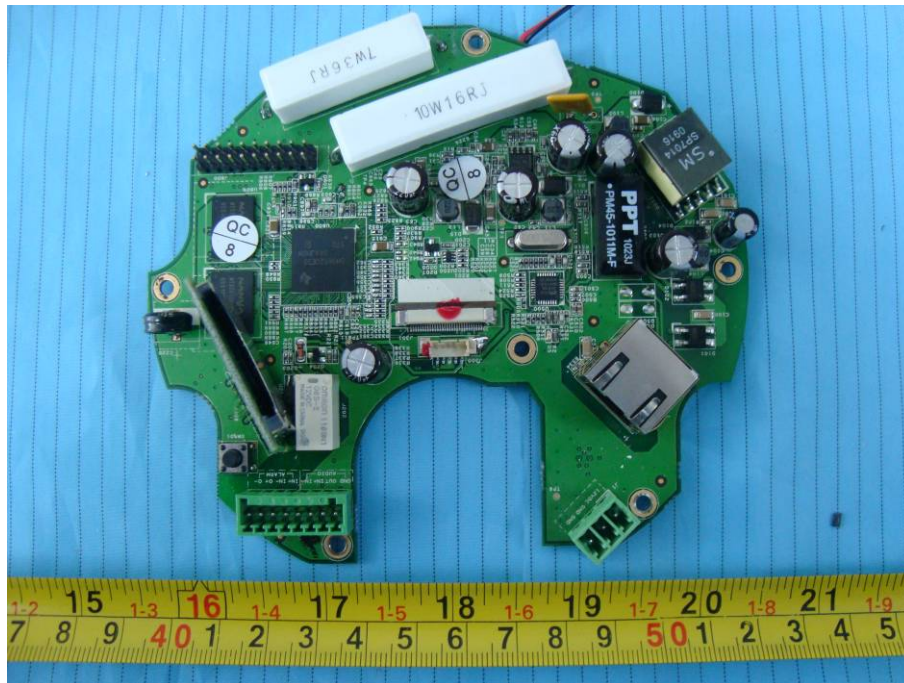

EXHIBIT C - EUT INTERNAL PHOTOGRAPHS

GXV3662_HDIR

EUT – Cover off View

EUT – Main Board Top View

EUT – Main Board Bottom View

EUT – Camera Board Top View

EUT – Camera Board Bottom View

EUT – Infra-red LED Board Top View

EUT – Infra-red LED Board Bottom View

GXV3662_HD

EUT – Cover off View

EUT – Main Board Top View

EUT – Main Board Bottom View

EUT – Camera Board Top View

EUT – Camera Board Bottom View

EUT – Connect Board Top View

EUT –Connect Board Bottom View