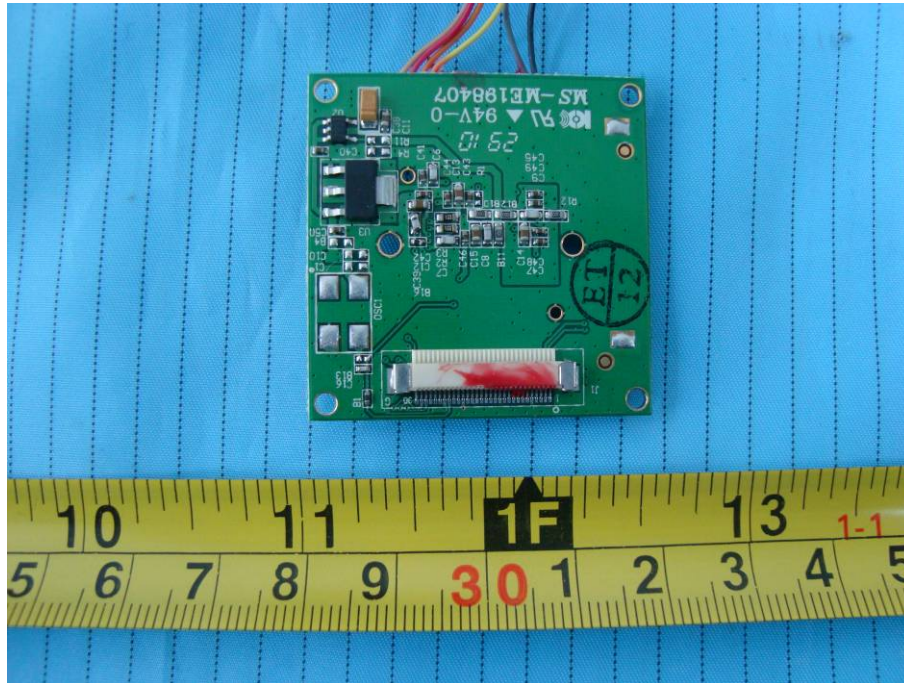

EXHIBIT C - EUT INTERNAL PHOTOGRAPHS

GXV3662_HDIR

EUT – Cover off View

EUT – Main Board Top View

EUT – Main Board Bottom View

EUT – Camera Board Top View

EUT – Camera Board Bottom View

EUT – Infra-red LED Board Top View

EUT – Infra-red LED Board Bottom View

GXV3662_HD

EUT – Cover off View

EUT – Main Board Top View

EUT – Main Board Bottom View

EUT – Camera Board Top View

EUT – Camera Board Bottom View

EUT – Connect Board Top View