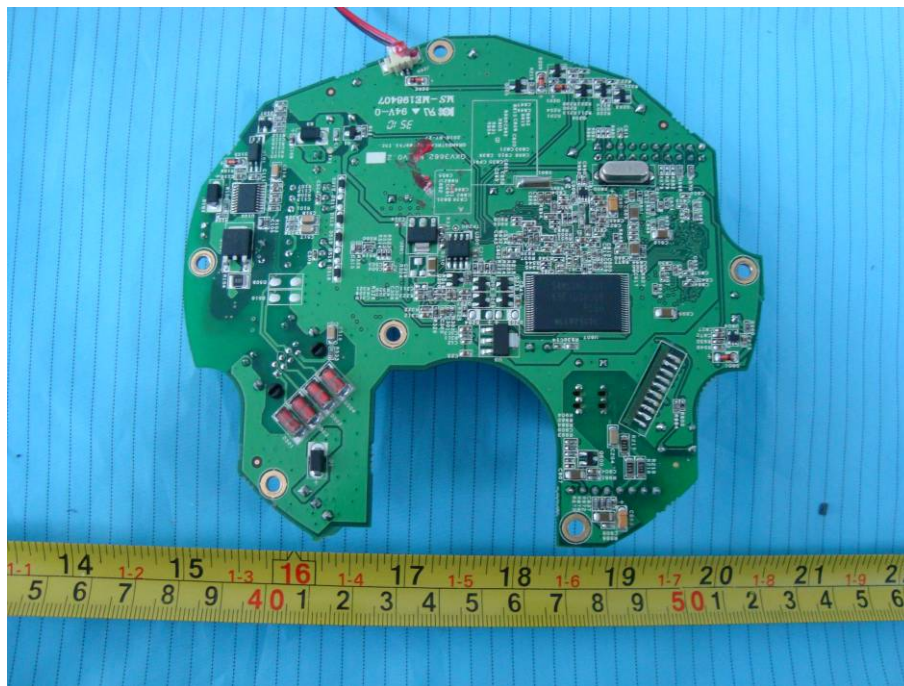

EXHIBIT C - EUT INTERNAL PHOTOGRAPHS

GXV3662_HDIR

EUT – Cover off View

EUT – Main Board Top View

EUT – Main Board Bottom View

EUT – Camera Board Top View

EUT – Camera Board Bottom View

EUT – Infra-red LED Board Top View

EUT – Infra-red LED Board Bottom View

GXV3662_HD

EUT – Cover off View

EUT – Main Board Top View

EUT – Main Board Bottom View

EUT – Camera Board Top View

EUT – Camera Board Bottom View

EUT – Connect Board Top View

EUT –Connect Board Bottom View