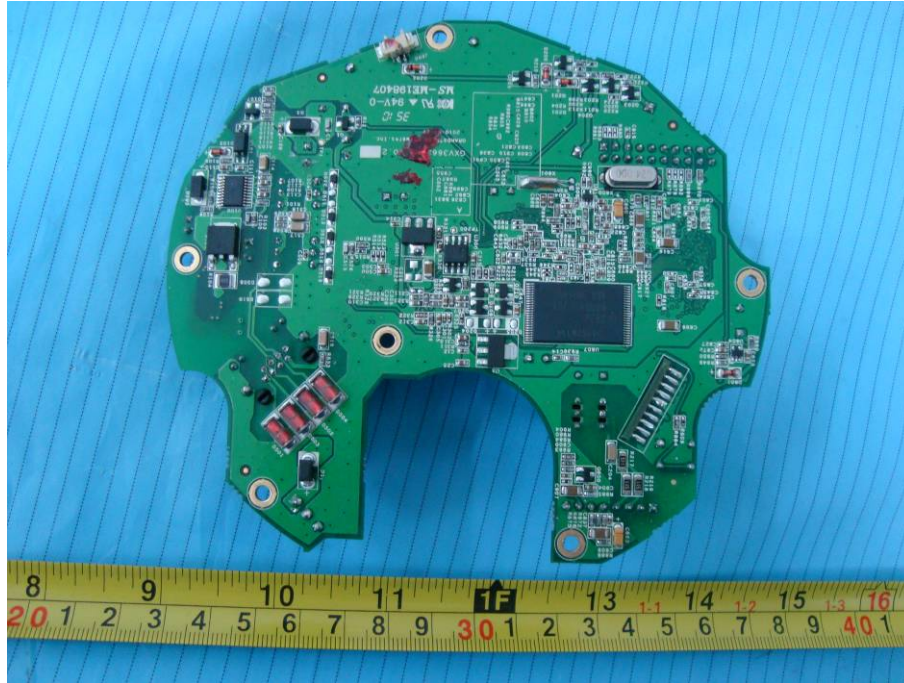

EXHIBIT C - EUT INTERNAL PHOTOGRAPHS

GXV3662_HDIR

EUT – Cover off View

EUT – Main Board Top View

EUT – Main Board Bottom View

EUT – Camera Board Top View

EUT – Camera Board Bottom View

EUT – Infra-red LED Board Top View

EUT – Infra-red LED Board Bottom View

GXV3662_HD

EUT – Cover off View

EUT – Main Board Top View

EUT – Main Board Bottom View

EUT – Camera Board Top View

EUT – Camera Board Bottom View

EUT – Connect Board Top View