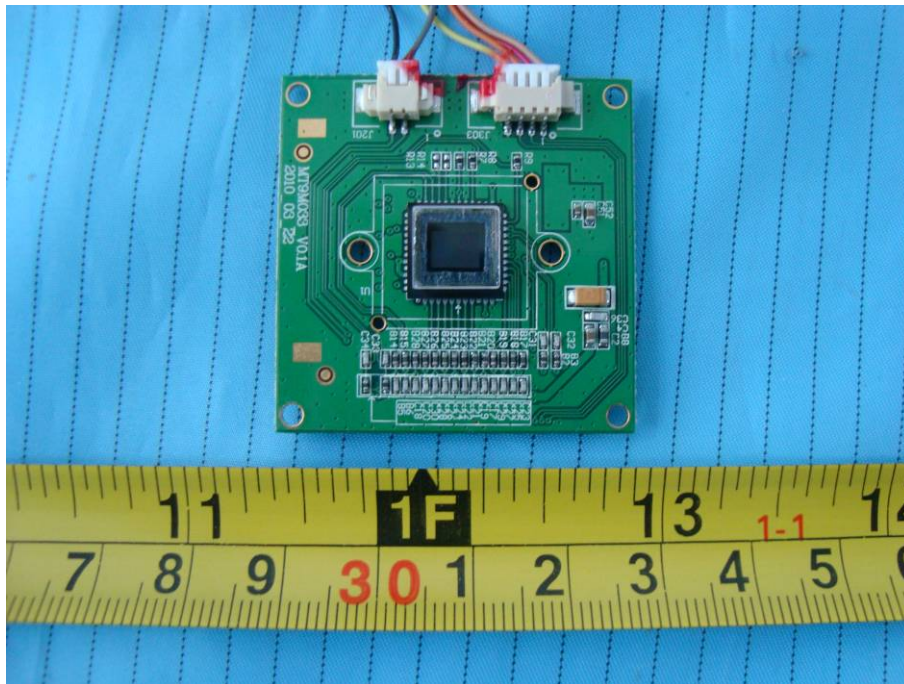

EXHIBIT C - EUT INTERNAL PHOTOGRAPHS

GXV3662_HDIR

EUT – Cover off View

EUT – Main Board Top View

EUT – Main Board Bottom View

EUT – Camera Board Top View

EUT – Camera Board Bottom View

EUT – Infra-red LED Board Top View

EUT – Infra-red LED Board Bottom View

GXV3662_HD

EUT – Cover off View

EUT – Main Board Top View

EUT – Main Board Bottom View

EUT – Camera Board Top View

EUT – Camera Board Bottom View

EUT – Connect Board Top View