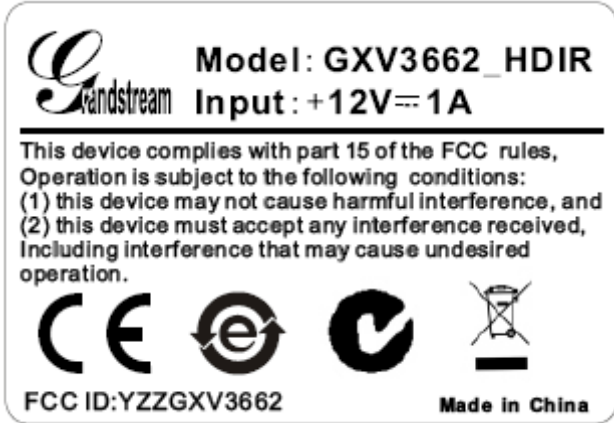

EXHIBIT A - FCC ID LABELING AND LOCATION

FCC ID Label

GXV3662_HDIR

GXV3662_HD

FCC ID Label Location

Label here

GXV3662_HDIR

GXV3662_HD

The label shown shall be permanently affixed at a conspicuous location on the device and be readily visible to the user at the time purchase (Labeling requirements per 2.925)