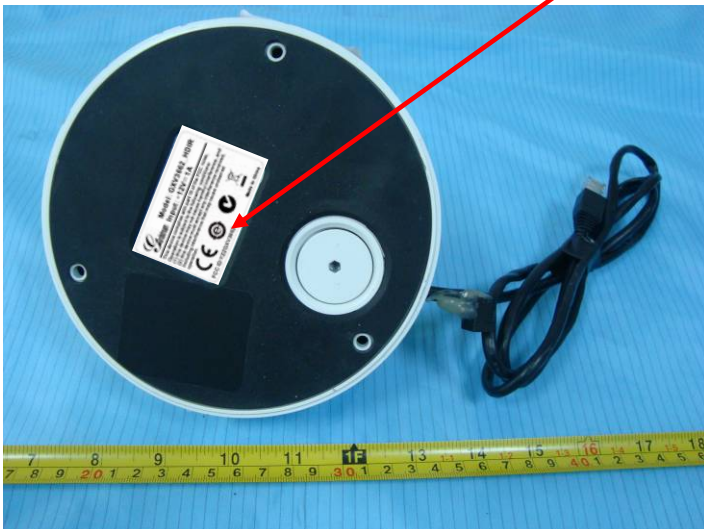

EXHIBIT A - FCC ID LABELING AND LOCATION

FCC ID Label

GXV3662_HDIR

GXV3662_HD

FCC ID Label Location

Label here

GXV3662_HDIR

GXV3662_HD

The label shown shall be permanently affixed at a conspicuous location on the device and be readily visible to the user at the time purchase (Labeling requirements per 2.925)