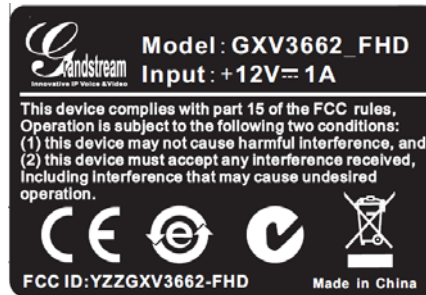

EXHIBIT A - FCC ID LABELING AND LOCATION

FCC ID Label

FCC ID Label Location

The label shown shall be permanently affixed at a conspicuous location on the device and be readily visible to the user at the time purchase (Labeling requirements per 2.925)