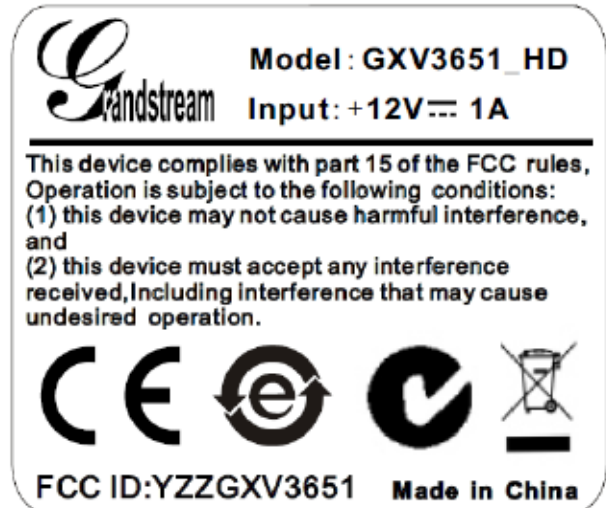

EXHIBIT A - FCC ID LABELING AND LOCATION

FCC ID Label

GXV3651_FHD

GXV3651_HD

FCC ID Label Location

GXV3651_FHD & GXV3651_HD

The label shown shall be permanently affixed at a conspicuous location on the device and be readily visible to the user at the time purchase (Labeling requirements per 2.925)