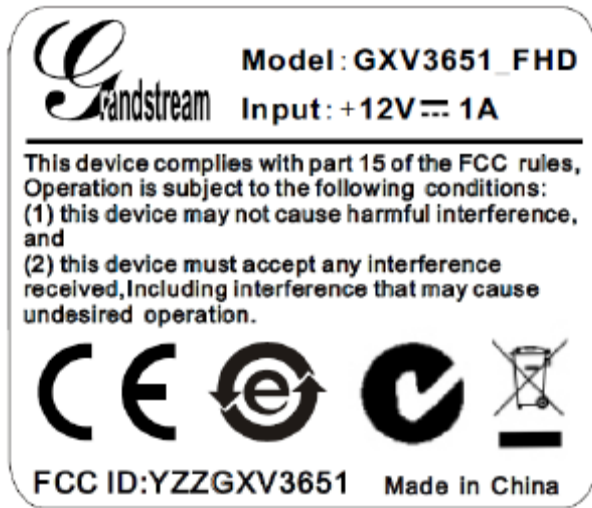

EXHIBIT A - FCC ID LABELING AND LOCATION

FCC ID Label

GXV3651_FHD

GXV3651_HD

FCC ID Label Location

GXV3651_FHD & GXV3651_HD

The label shown shall be permanently affixed at a conspicuous location on the device and be readily visible to the user at the time purchase (Labeling requirements per 2.925)