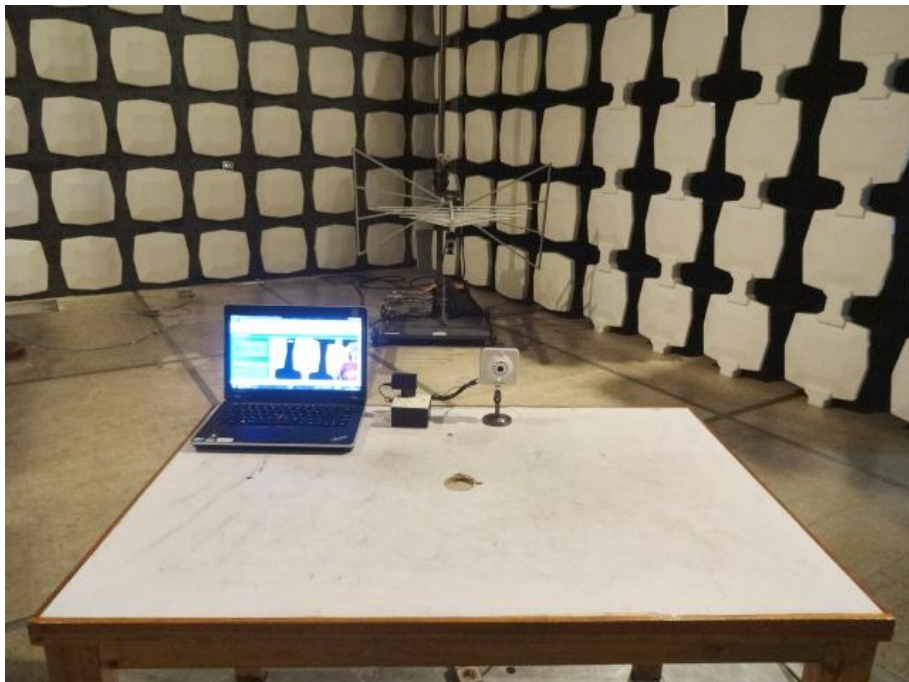

Test Set-Up Photograph

FCC Part 15, Subpart B:

Conducted Emission Test Set-up-Front View

Conducted Emission Test Set-up-Rear View

Radiated Emission Test Set-up (9KHz-30MHz)

Radiated Emission Test Set-up (Below 1GHz)

Radiated Emission Test Set-up (Rear View)

Radiated Emission Test Set-up (Above 1GHz)

FCC 15.247:

Conducted Emission Test Set-up -Front View

Conducted Emission Test Set-up-Rear View

Radiated Emission Test Set-up (9KHz-30MHz)

Radiated Emission Test Set-up (Below 1GHz)

Radiated Emission Test Set-up (Rear View)

Radiated Emission Test Set-up (Above 1 GHz)