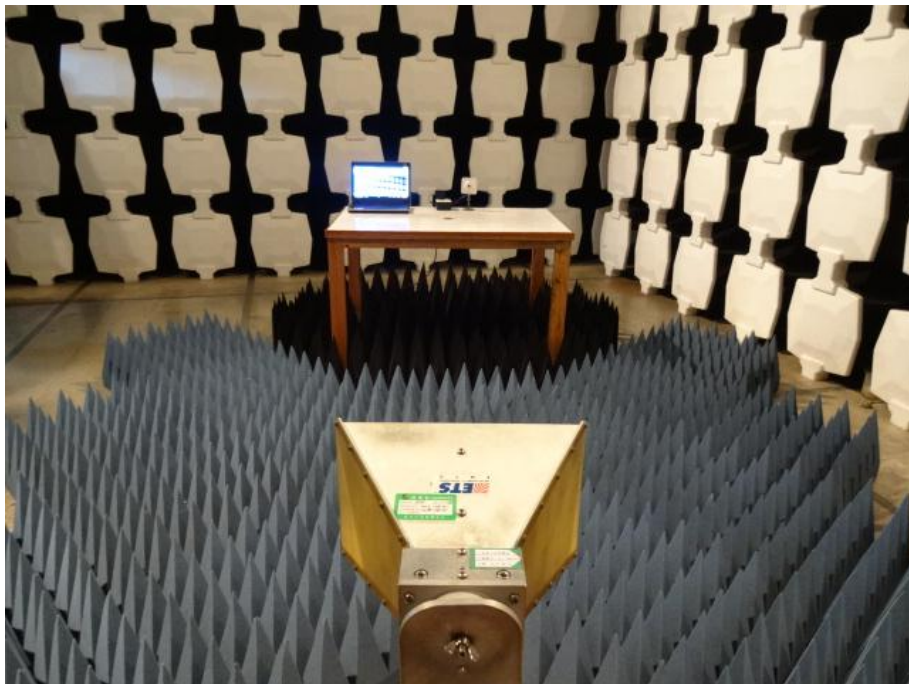

Test Set-Up Photograph

FCC Part 15, Subpart B:

Conducted Emission Test Set-up-Front View

Conducted Emission Test Set-up-Rear View

Radiated Emission Test Set-up (9KHz-30MHz)

Radiated Emission Test Set-up (Below 1GHz)

Radiated Emission Test Set-up (Rear View)

Radiated Emission Test Set-up (Above 1GHz)

FCC 15.247:

Conducted Emission Test Set-up -Front View

Conducted Emission Test Set-up-Rear View

Radiated Emission Test Set-up (9KHz-30MHz)

Radiated Emission Test Set-up (Below 1GHz)

Radiated Emission Test Set-up (Rear View)

Radiated Emission Test Set-up (Above 1 GHz)