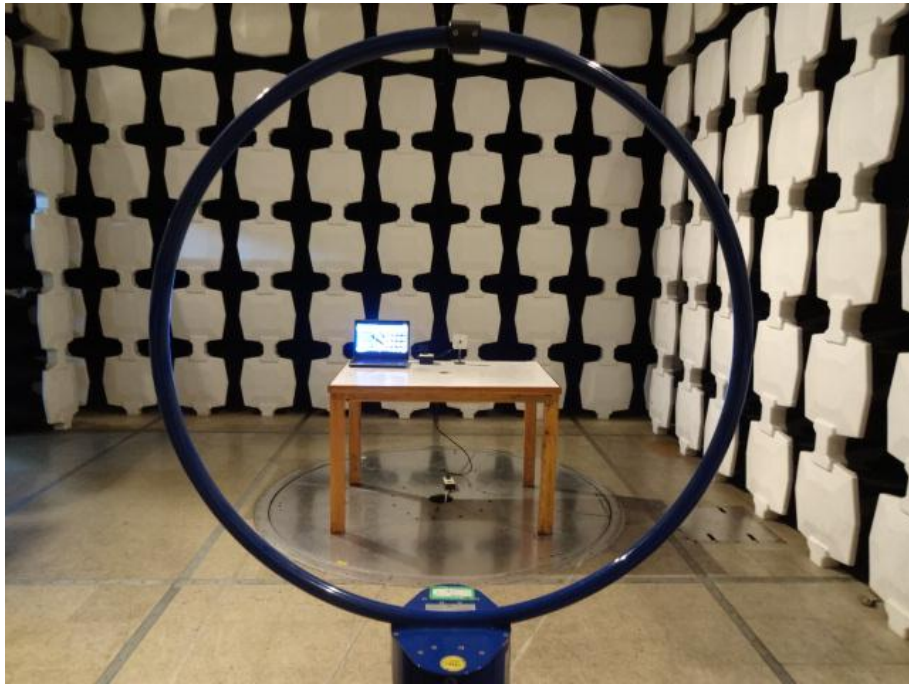

Test Set-Up Photograph

FCC Part 15, Subpart B:

Conducted Emission Test Set-up-Front View

Conducted Emission Test Set-up-Rear View

Radiated Emission Test Set-up (9KHz-30MHz)

Radiated Emission Test Set-up (Below 1GHz)

Radiated Emission Test Set-up (Rear View)

Radiated Emission Test Set-up (Above 1GHz)

FCC 15.247:

Conducted Emission Test Set-up -Front View

Conducted Emission Test Set-up-Rear View

Radiated Emission Test Set-up (9KHz-30MHz)

Radiated Emission Test Set-up (Below 1GHz)

Radiated Emission Test Set-up (Rear View)

Radiated Emission Test Set-up (Above 1 GHz)