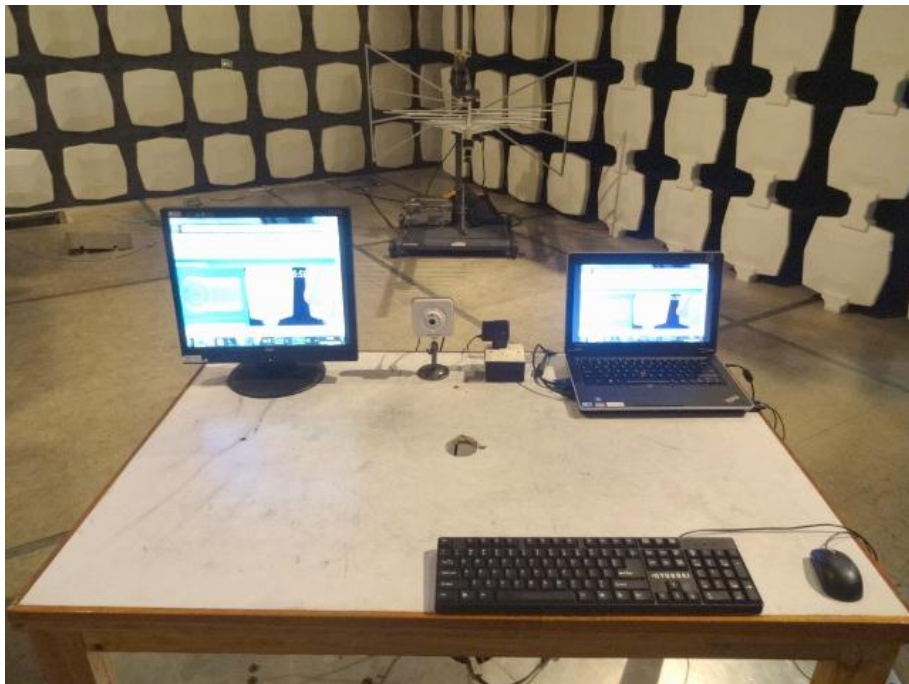

Test Set-Up Photograph

FCC Part 15, Subpart B:

Conducted Emission Test Set-up-Front View

Conducted Emission Test Set-up-Rear View

Radiated Emission Test Set-up (9KHz-30MHz)

Radiated Emission Test Set-up (Below 1GHz)

Radiated Emission Test Set-up (Rear View)

Radiated Emission Test Set-up (Above 1GHz)

FCC 15.247:

Conducted Emission Test Set-up -Front View

Conducted Emission Test Set-up-Rear View

Radiated Emission Test Set-up (9KHz-30MHz)

Radiated Emission Test Set-up (Below 1GHz)

Radiated Emission Test Set-up (Rear View)

Radiated Emission Test Set-up (Above 1 GHz)