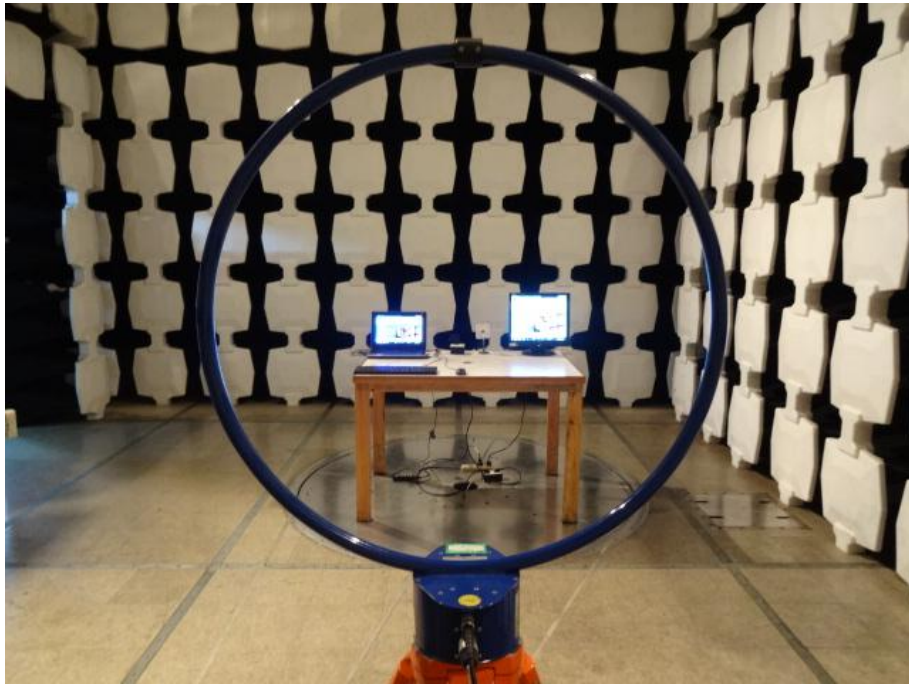

Test Set-Up Photograph

FCC Part 15, Subpart B:

Conducted Emission Test Set-up-Front View

Conducted Emission Test Set-up-Rear View

Radiated Emission Test Set-up (9KHz-30MHz)

Radiated Emission Test Set-up (Below 1GHz)

Radiated Emission Test Set-up (Rear View)

Radiated Emission Test Set-up (Above 1GHz)

FCC 15.247:

Conducted Emission Test Set-up -Front View

Conducted Emission Test Set-up-Rear View

Radiated Emission Test Set-up (9KHz-30MHz)

Radiated Emission Test Set-up (Below 1GHz)

Radiated Emission Test Set-up (Rear View)

Radiated Emission Test Set-up (Above 1 GHz)