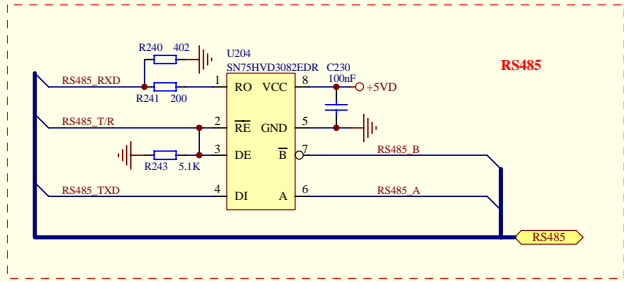

Grandstream Networks, Inc.			
Misc.sch		Drawn By : Hardware Group	
Ver. 0.2	Rev A	Sheet 3 of 12	Date : 30-Jun-2009