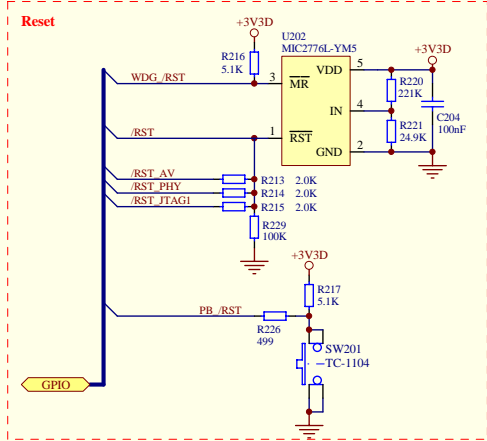

Grandstream Networks, Inc.			
Misc.sch		Drawn By : Hardware Group	
Ver. 0.2	Rev A	Sheet 3 of 12	Date : 30-Jun-2009