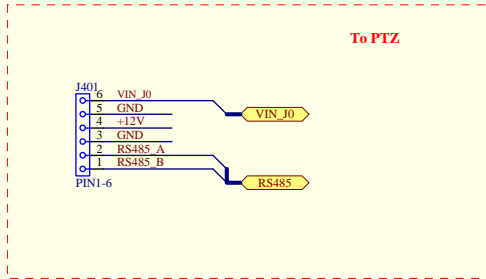

Grandstream Networks, Inc.			
Misc.sch		Drawn By : Hardware Group	
Ver. 0.2	Rev A	Sheet 3 of 12	Date : 30-Jun-2009