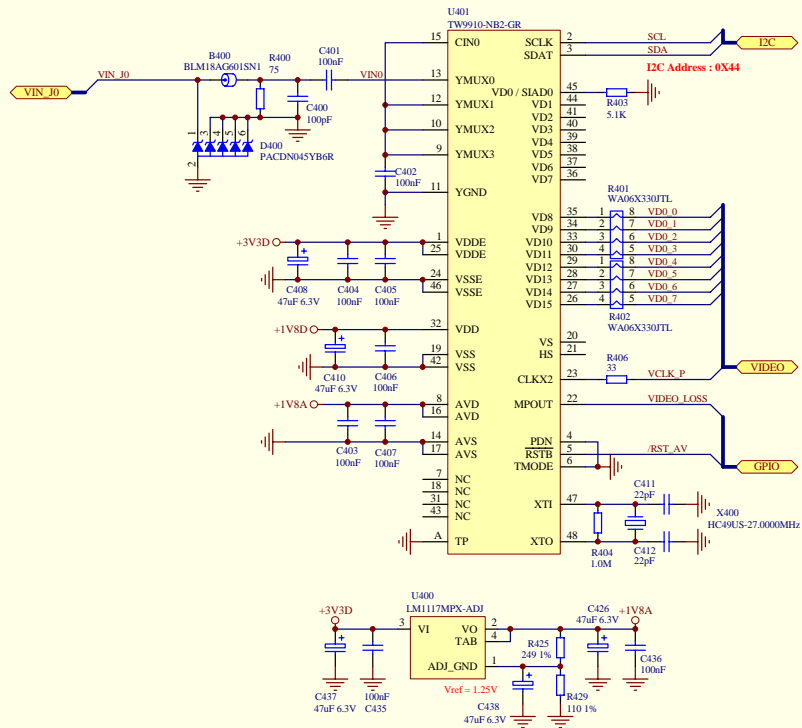

Grandstream Networks, Inc.

Video.sch	Rev A	Drawn By: Hardware Group	Sheet 5 of 12	Date: 30-Jun-2009