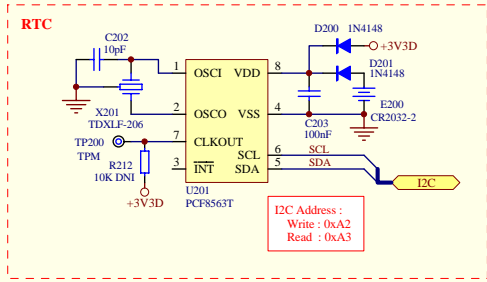

Grandstream Networks, Inc.			
Misc.sch		Drawn By : Hardware Group	
Ver. 0.2	Rev A	Sheet 3 of 12	Date : 30-Jun-2009