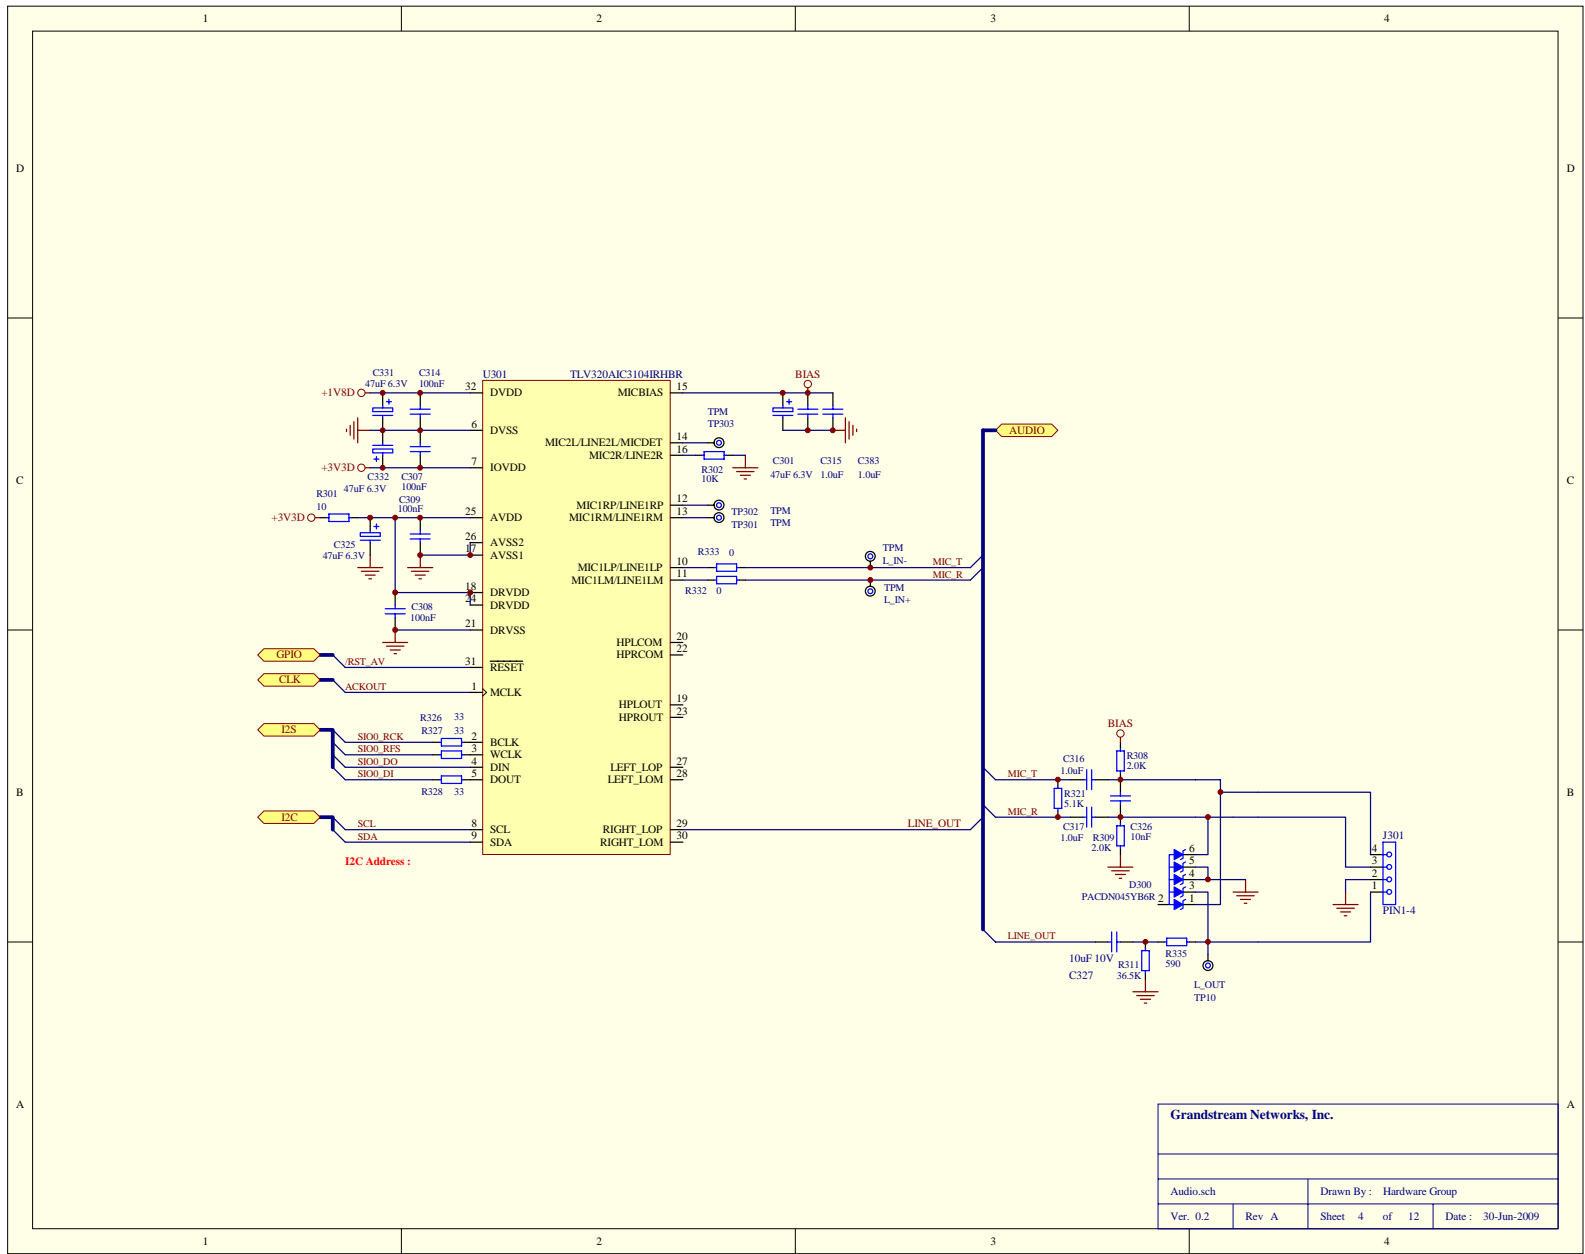

Grandstream Networks, Inc.			
Audio.sch		Drawn By: Hardware Group	
Ver. 0.2	Rev A	Sheet 4 of 12	Date: 30-Jun-2009