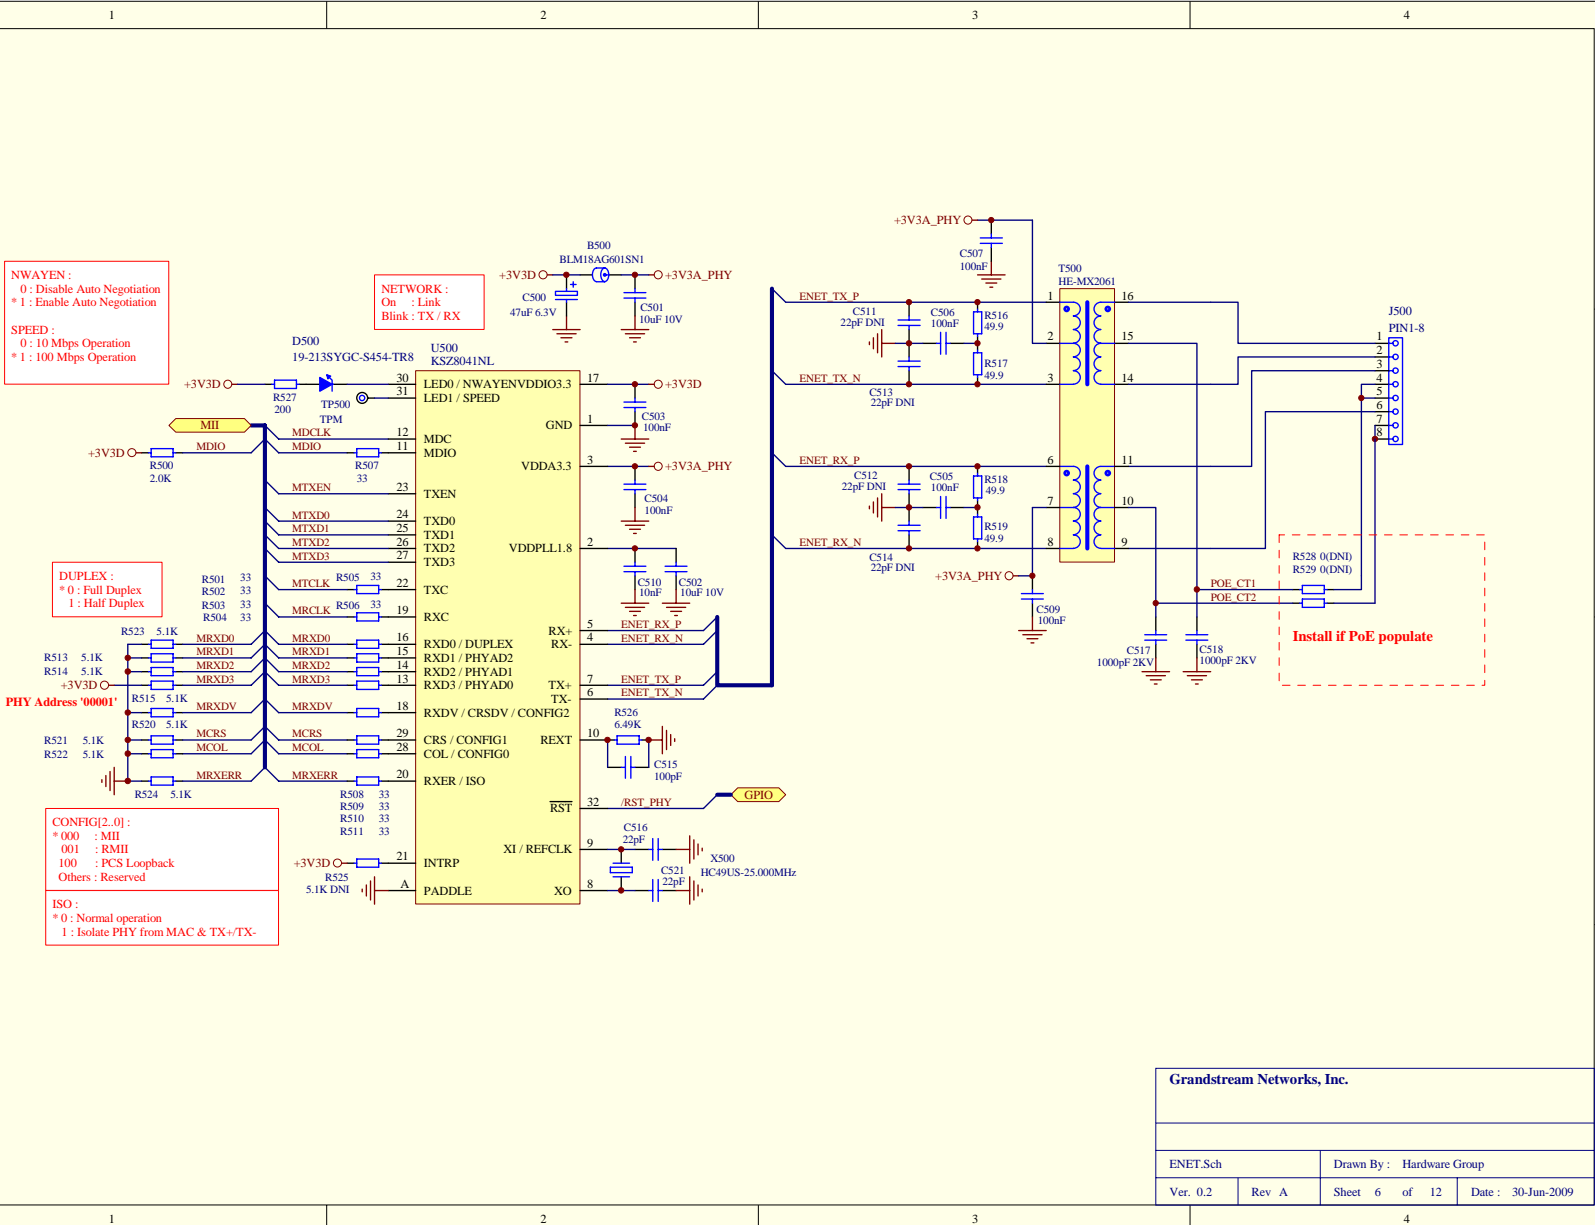

**NWAYEN :**  
 0 : Disable Auto Negotiation  
 \* 1 : Enable Auto Negotiation

**SPEED :**  
 0 : 10 Mbps Operation  
 \* 1 : 100 Mbps Operation

**NETWORK :**  
 On : Link  
 Blink : TX / RX

**DUPLEX :**  
 \* 0 : Full Duplex  
 1 : Half Duplex

**PHY Address '00001'**

**CONFIG[2..0] :**  
 \* 000 : MII  
 001 : RMII  
 100 : PCS Loopback  
 Others : Reserved

**ISO :**  
 \* 0 : Normal operation  
 1 : Isolate PHY from MAC & TX+/TX-

Grandstream Networks, Inc.			
ENET.Sch		Drawn By: Hardware Group	
Ver. 0.2	Rev A	Sheet 6 of 12	Date: 30-Jun-2009