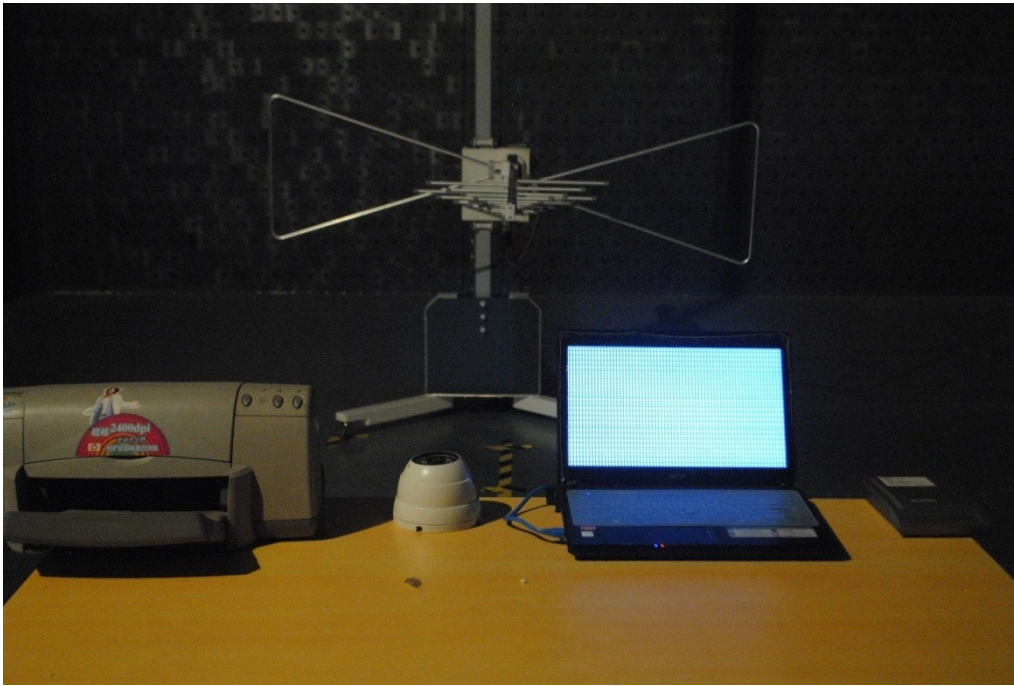

Test Setup Photos YZZGXV3610-FHDV2
Conducted Emission test view

Test Setup Photos YZZGXV3610-FHDV2

Radiated Emission test view (Frequency from 30MHz to 1GHz)

Radiated Emission test view (Frequency above 1GHz)