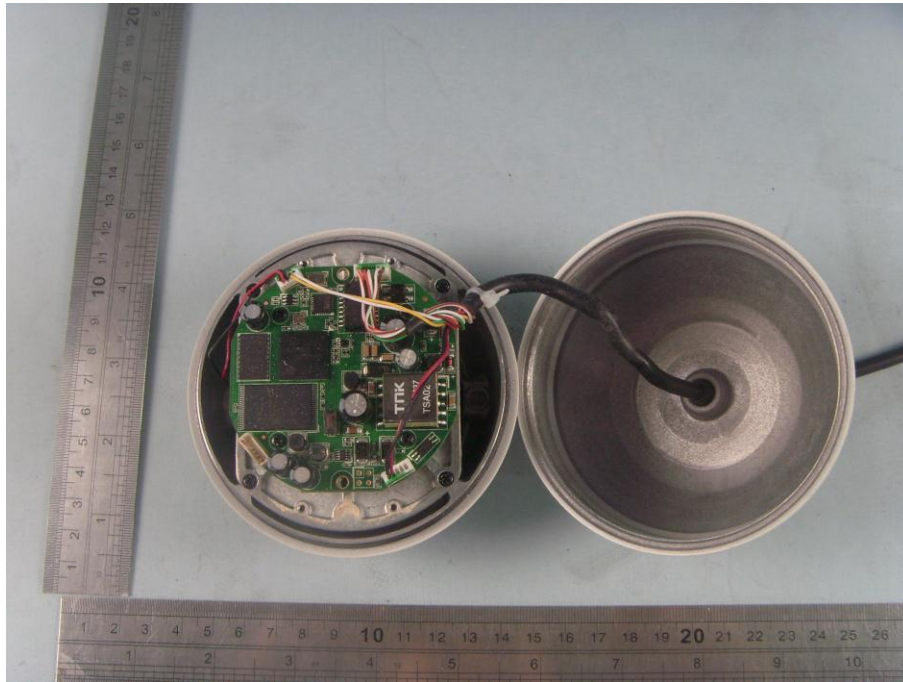

EUT Internal Photos:

EUT Model: GXV3610_FHD v2

EUT-Uncovered View

Lens Front View

Lens Rear View

Mainboard- Top View

Mainboard- Bottom View

Sensor board - Top View

Sensor board - bottom View

IR LED board - Top View

IR LED board- Bottom View