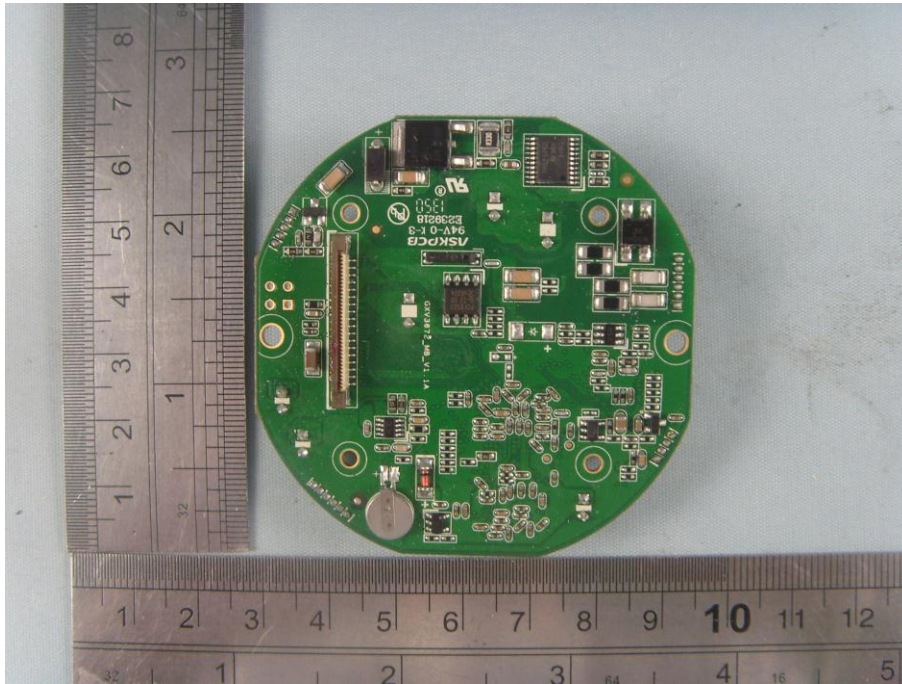

EUT Internal Photos:

EUT Model: GXV3610_FHD v2

EUT-Uncovered View

Lens Front View

Lens Rear View

Mainboard- Top View

Mainboard- Bottom View

Sensor board - Top View

Sensor board - bottom View

IR LED board - Top View

IR LED board- Bottom View