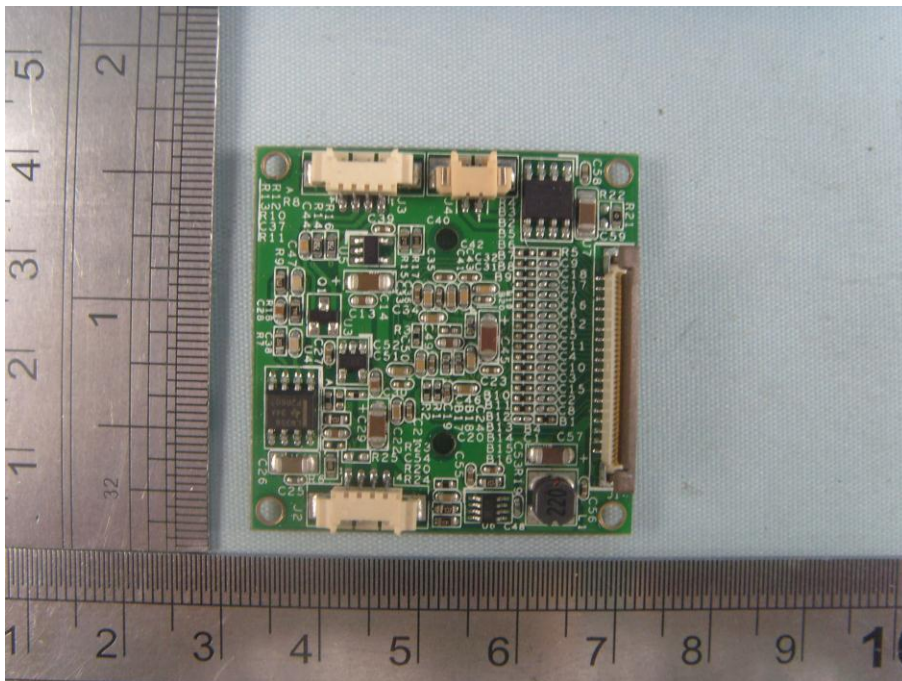

EUT Internal Photos:

EUT Model: GXV3610_FHD v2

EUT-Uncovered View

Lens Front View

Lens Rear View

Mainboard- Top View

Mainboard- Bottom View

Sensor board - Top View

Sensor board - bottom View

IR LED board - Top View

IR LED board- Bottom View