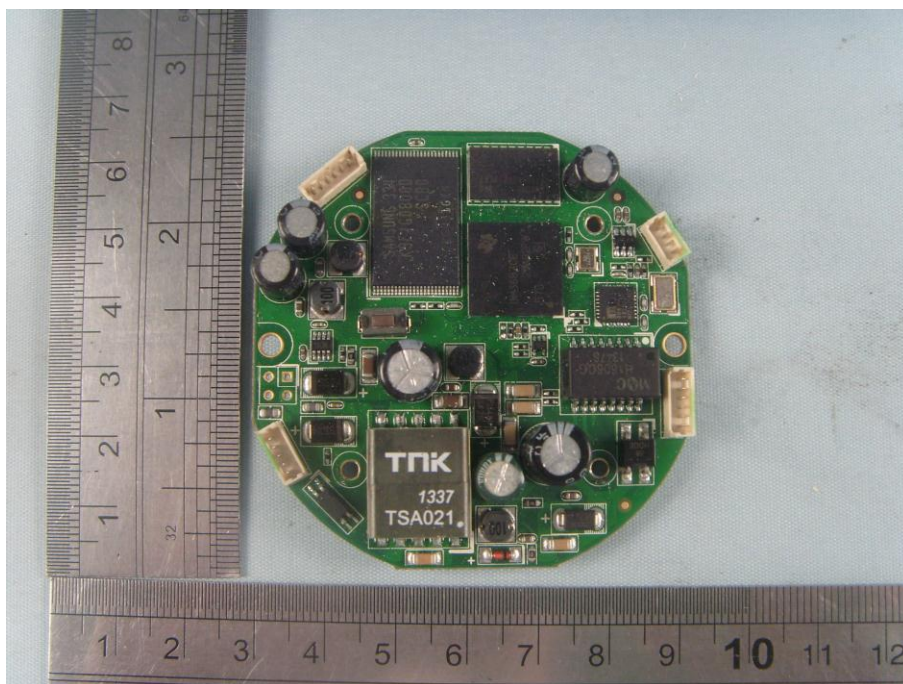

EUT Internal Photos:

EUT Model: GXV3610_FHD v2

EUT-Uncovered View

Lens Front View

Lens Rear View

Mainboard- Top View

Mainboard- Bottom View

Sensor board - Top View

Sensor board - bottom View

IR LED board - Top View

IR LED board- Bottom View