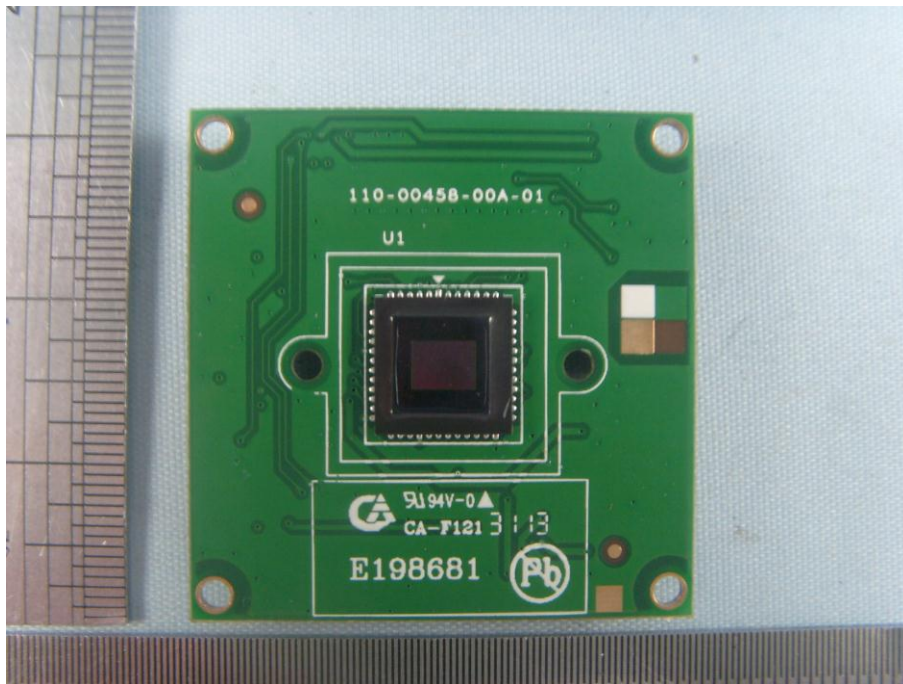

EUT Internal Photos:

EUT Model: GXV3610_FHD v2

EUT-Uncovered View

Lens Front View

Lens Rear View

Mainboard- Top View

Mainboard- Bottom View

Sensor board - Top View

Sensor board - bottom View

IR LED board - Top View

IR LED board- Bottom View