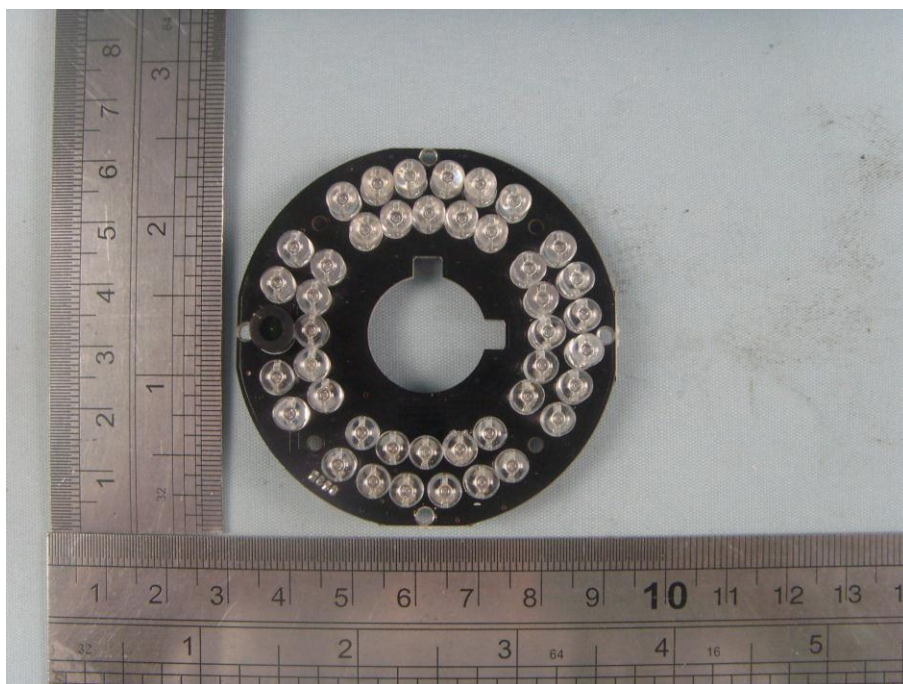

EUT Internal Photos:

EUT Model: GXV3610_FHD v2

EUT-Uncovered View

Lens Front View

Lens Rear View

Mainboard- Top View

Mainboard- Bottom View

Sensor board - Top View

Sensor board - bottom View

IR LED board - Top View

IR LED board- Bottom View