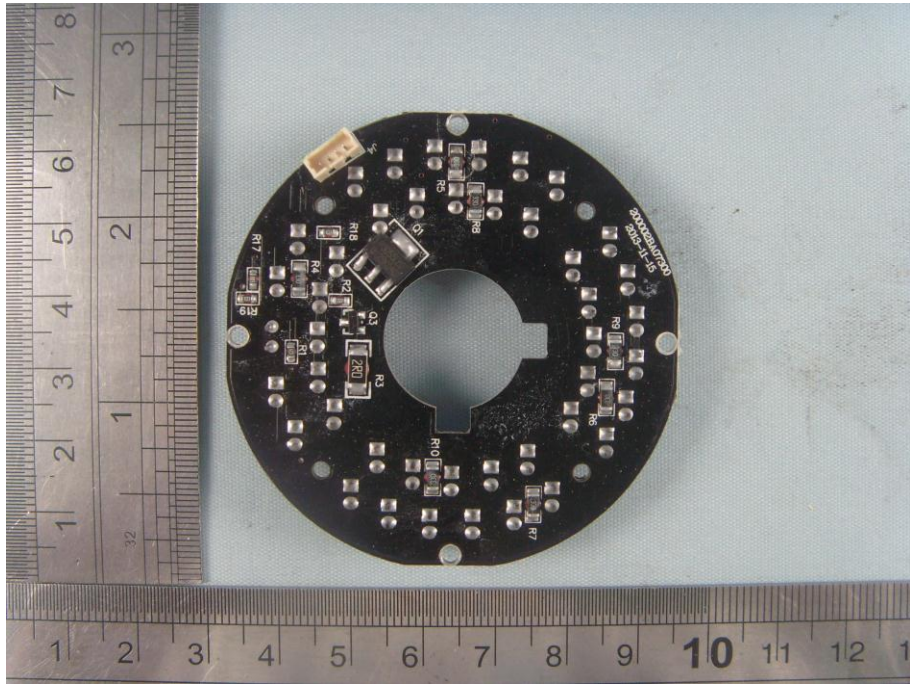

EUT Internal Photos:

EUT Model: GXV3610_FHD v2

EUT-Uncovered View

Lens Front View

Lens Rear View

Mainboard- Top View

Mainboard- Bottom View

Sensor board - Top View

Sensor board - bottom View

IR LED board - Top View

IR LED board- Bottom View