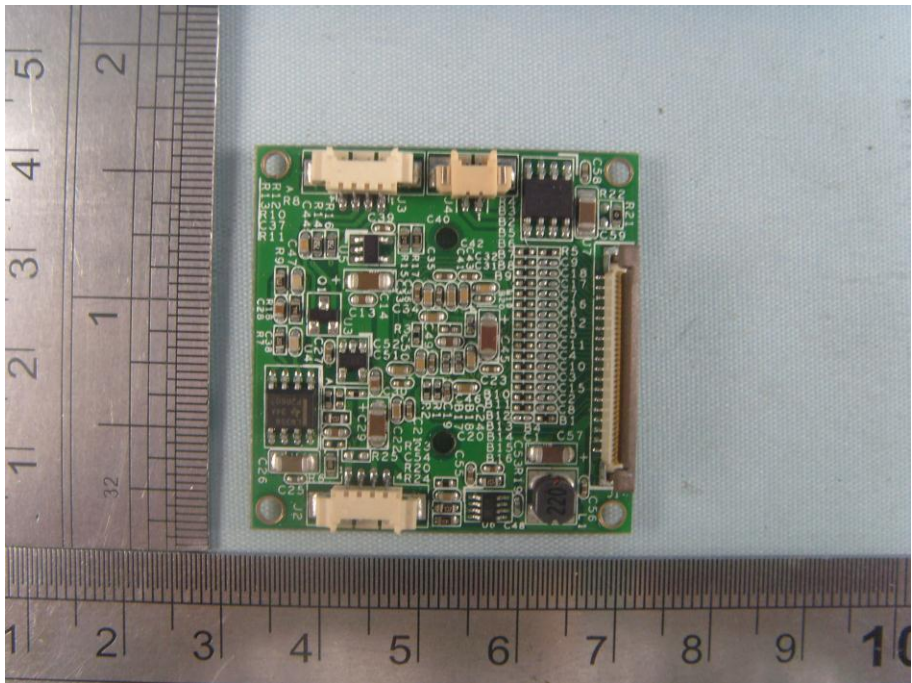

EUT Internal Photos

EUT Model: GXV3610_FHD

EUT-Uncovered View

Lens Front View

Lens Rear View

Main board- Top View

Main board- Bottom View

Sensor board - Top View

Sensor board - bottom View

LED board - Top View

LED board- Bottom View