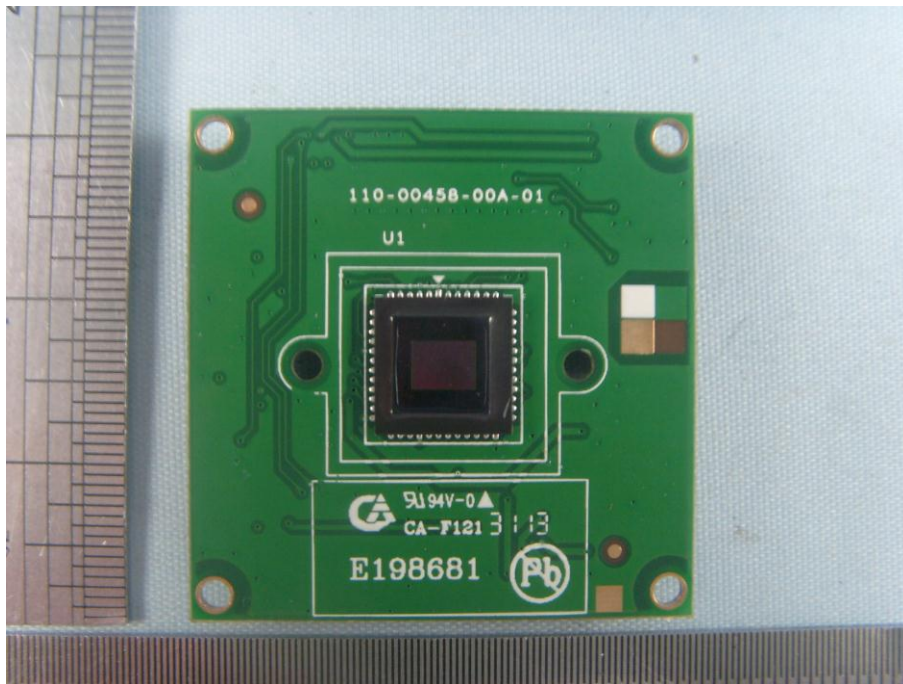

EUT Internal Photos

EUT Model: GXV3610_FHD

EUT-Uncovered View

Lens Front View

Lens Rear View

Main board- Top View

Main board- Bottom View

Sensor board - Top View

Sensor board - bottom View

LED board - Top View

LED board- Bottom View