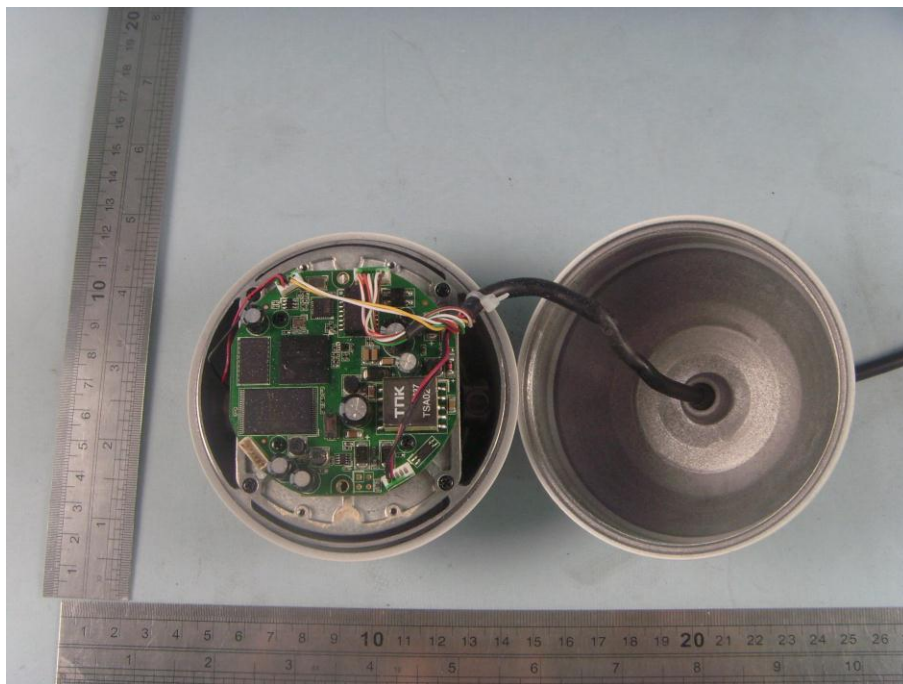

EUT Internal Photos

EUT Model: GXV3610_FHD

EUT-Uncovered View

Lens Front View

Lens Rear View

Main board- Top View

Main board- Bottom View

Sensor board - Top View

Sensor board - bottom View

LED board - Top View

LED board- Bottom View