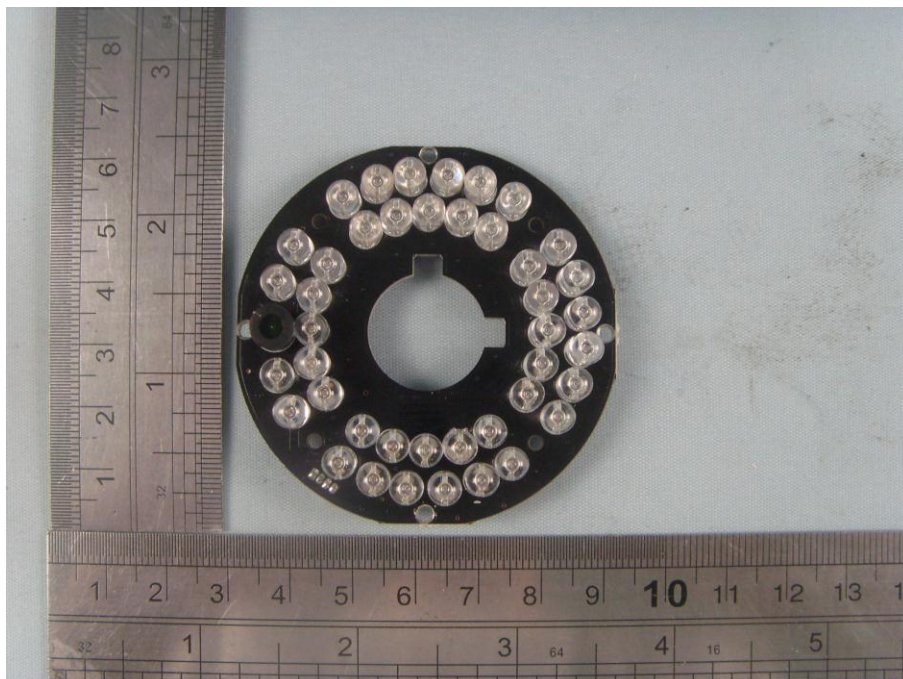

EUT Internal Photos

EUT Model: GXV3610_FHD

EUT-Uncovered View

Lens Front View

Lens Rear View

Main board- Top View

Main board- Bottom View

Sensor board - Top View

Sensor board - bottom View

LED board - Top View

LED board- Bottom View