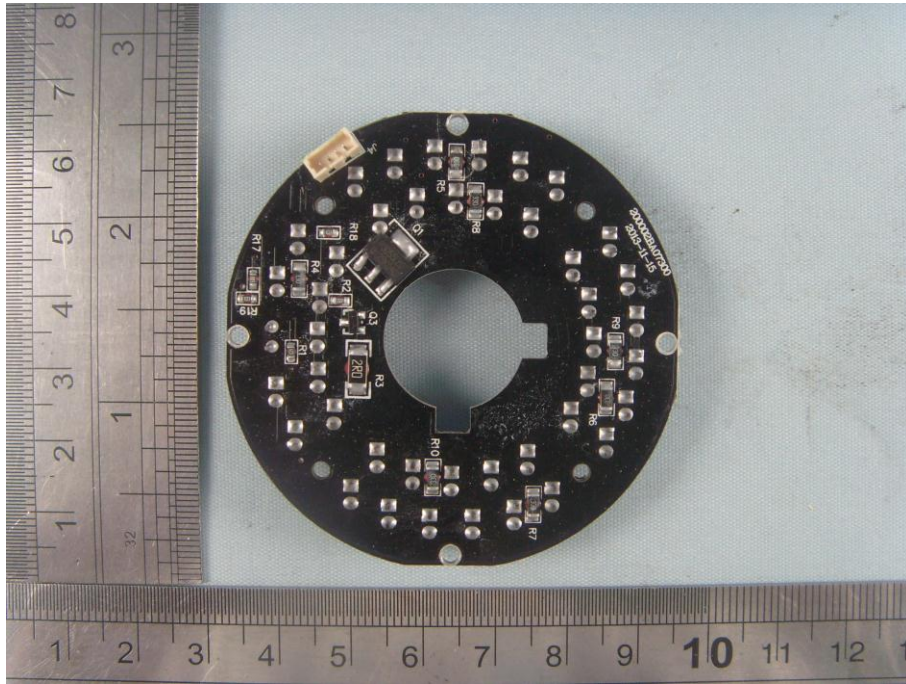

EUT Internal Photos

EUT Model: GXV3610_FHD

EUT-Uncovered View

Lens Front View

Lens Rear View

Main board- Top View

Main board- Bottom View

Sensor board - Top View

Sensor board - bottom View

LED board - Top View

LED board- Bottom View