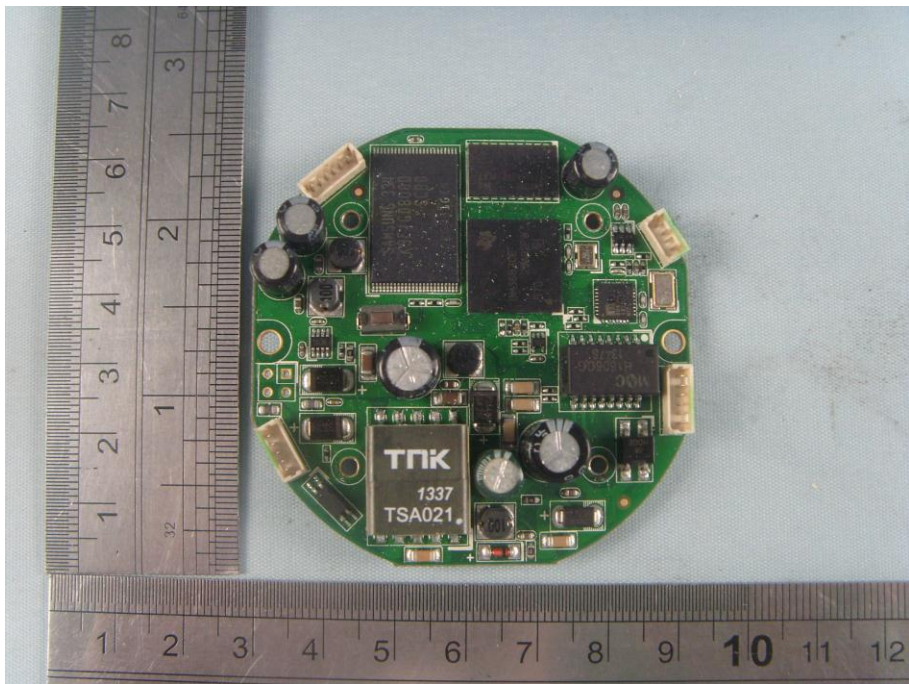

EUT Internal Photos

EUT Model: GXV3610_FHD

EUT-Uncovered View

Lens Front View

Lens Rear View

Main board- Top View

Main board- Bottom View

Sensor board - Top View

Sensor board - bottom View

LED board - Top View

LED board- Bottom View