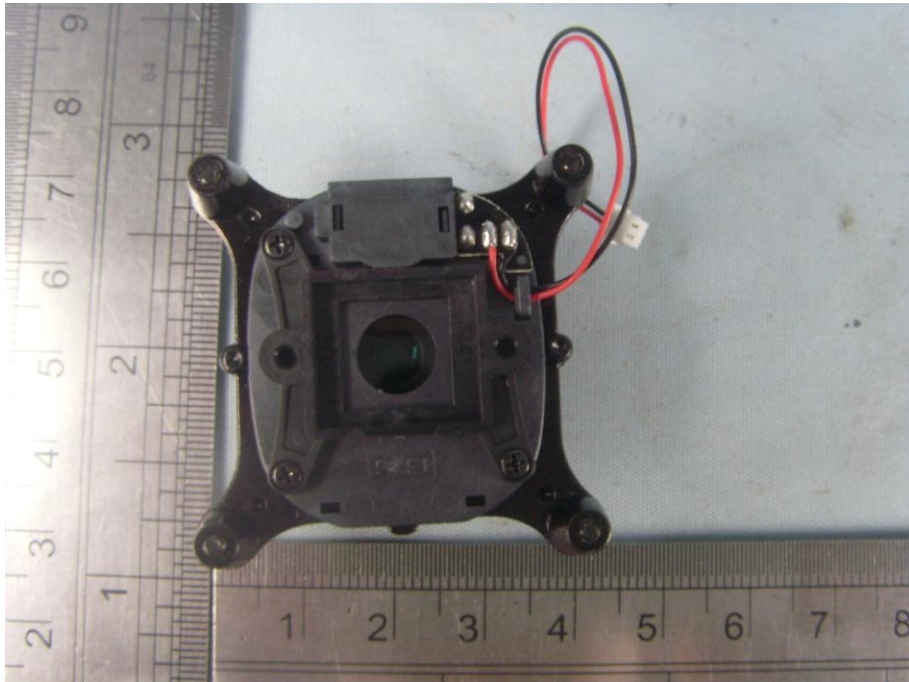

EUT Internal Photos

EUT Model: GXV3610_FHD

EUT-Uncovered View

Lens Front View

Lens Rear View

Main board- Top View

Main board- Bottom View

Sensor board - Top View

Sensor board - bottom View

LED board - Top View

LED board- Bottom View