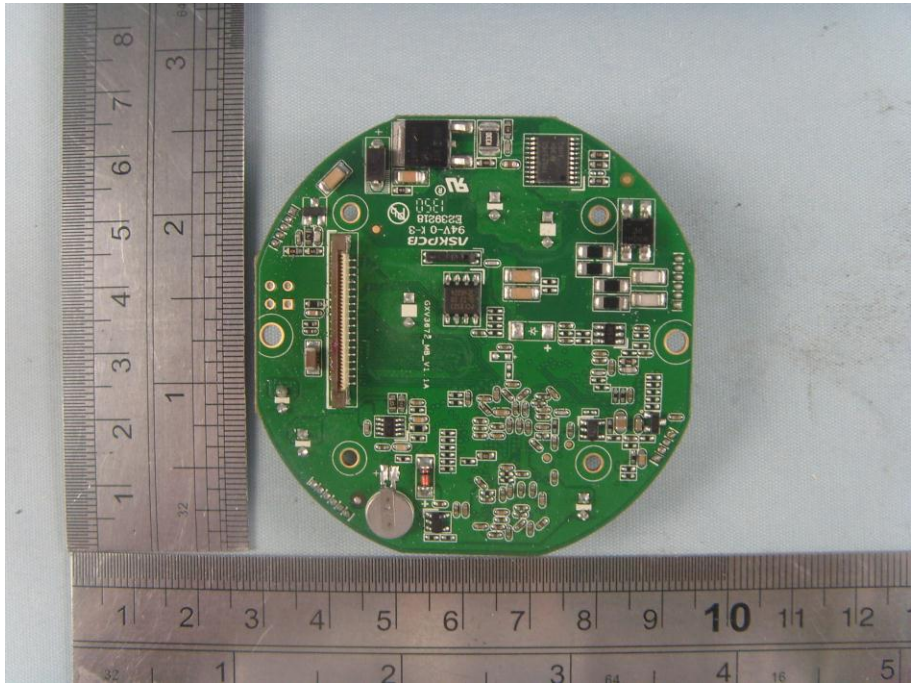

EUT Internal Photos

EUT Model: GXV3610_FHD

EUT-Uncovered View

Lens Front View

Lens Rear View

Main board- Top View

Main board- Bottom View

Sensor board - Top View

Sensor board - bottom View

LED board - Top View

LED board- Bottom View