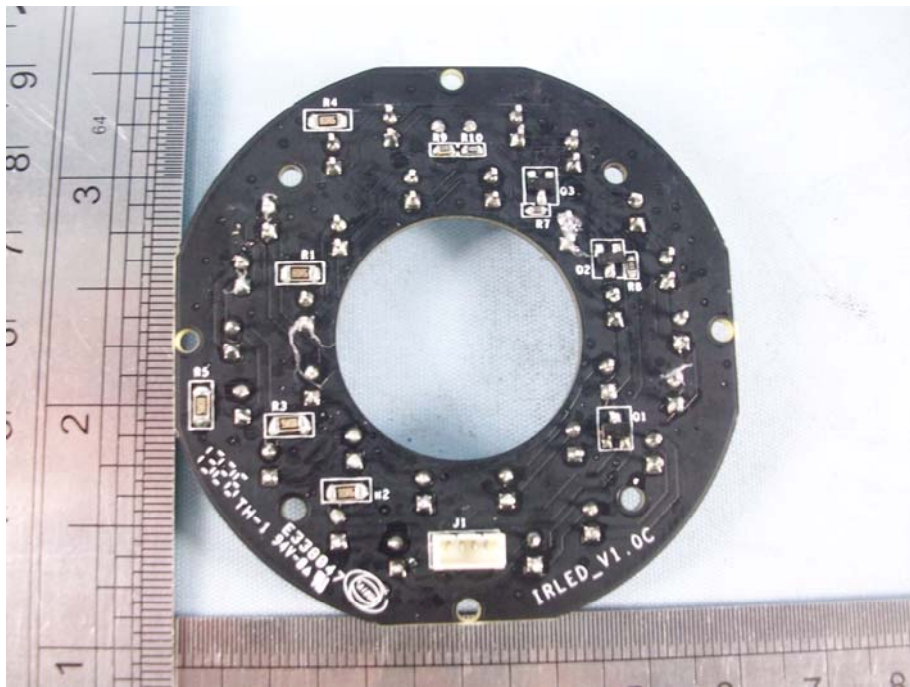

EUT Internal Photos:

EUT Model: GXV3610_FHD

EUT-Uncovered View

Lens Front View

Lens Rear View

Main board- Top View

Main board- Bottom View

Sensor board - Top View

Sensor board - bottom View

LED board - Top View

LED board- Bottom View