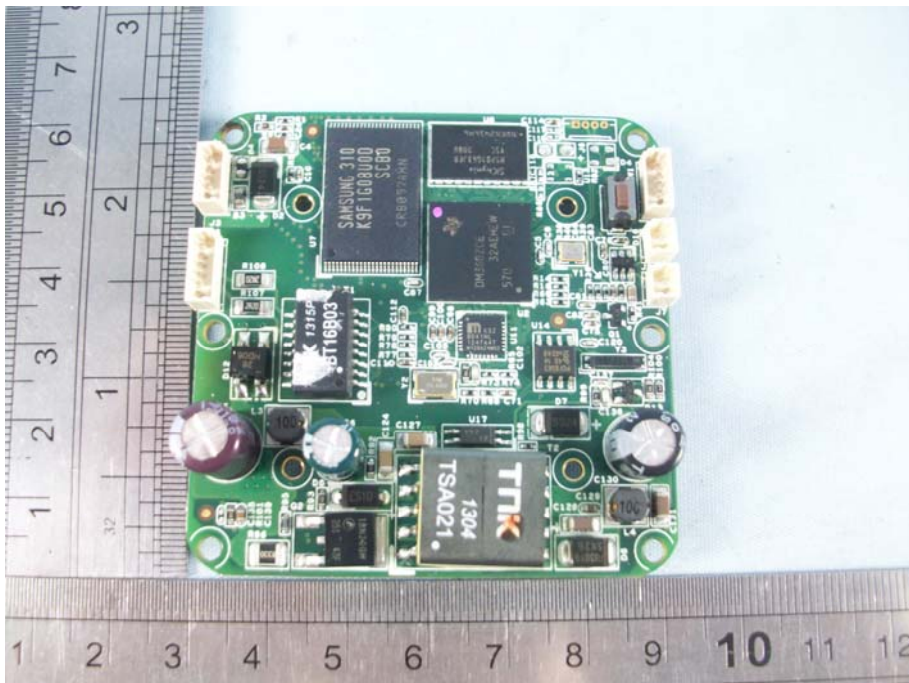

EUT Internal Photos:

EUT Model: GXV3610_FHD

EUT-Uncovered View

Lens Front View

Lens Rear View

Main board- Top View

Main board- Bottom View

Sensor board - Top View

Sensor board - bottom View

LED board - Top View

LED board- Bottom View