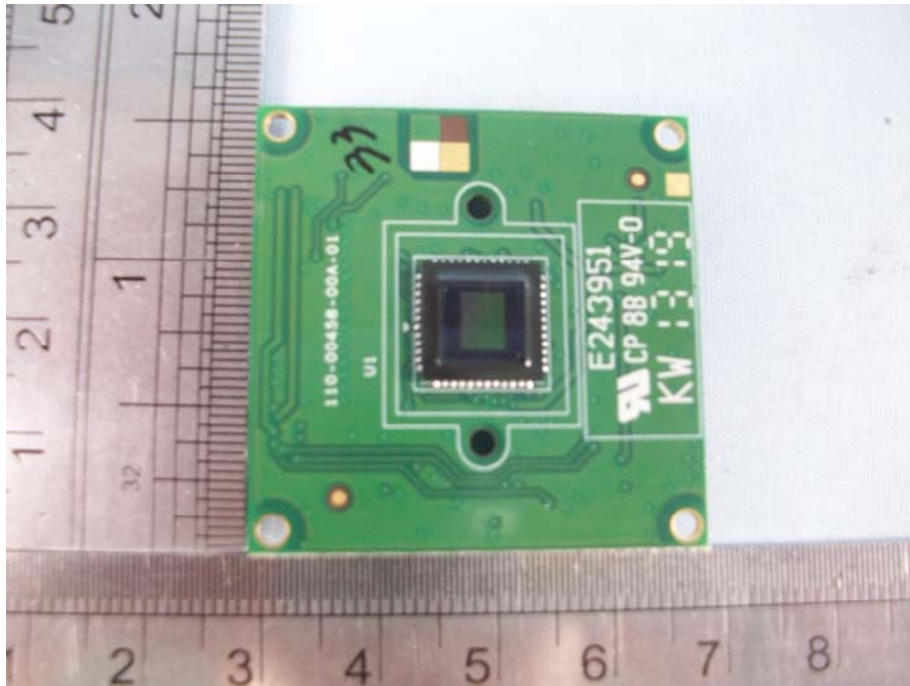

EUT Internal Photos:

EUT Model: GXV3610_FHD

EUT-Uncovered View

Lens Front View

Lens Rear View

Main board- Top View

Main board- Bottom View

Sensor board - Top View

Sensor board - bottom View

LED board - Top View

LED board- Bottom View