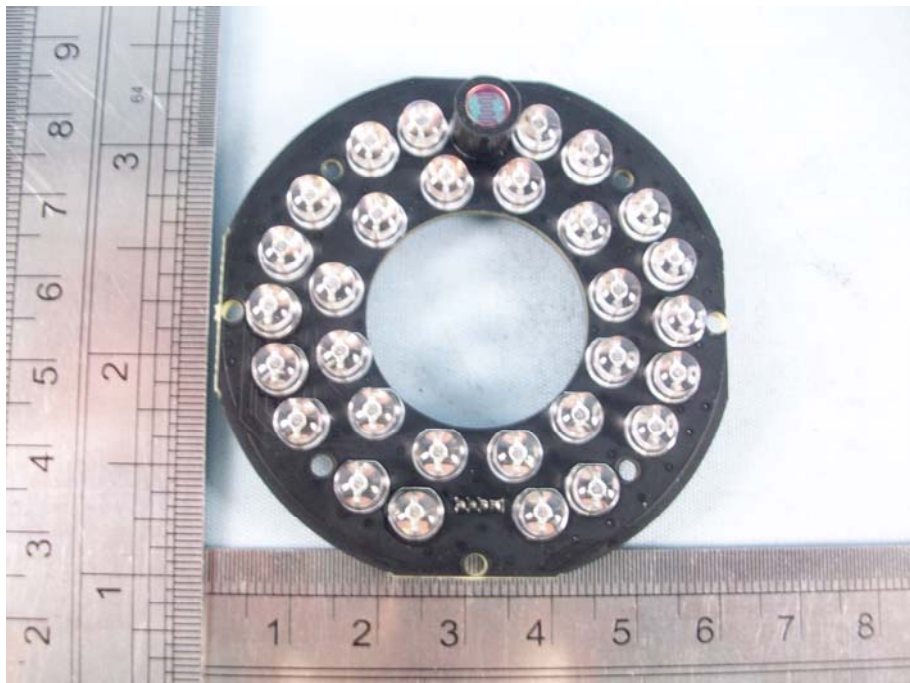

EUT Internal Photos:

EUT Model: GXV3610_FHD

EUT-Uncovered View

Lens Front View

Lens Rear View

Main board- Top View

Main board- Bottom View

Sensor board - Top View

Sensor board - bottom View

LED board - Top View

LED board- Bottom View