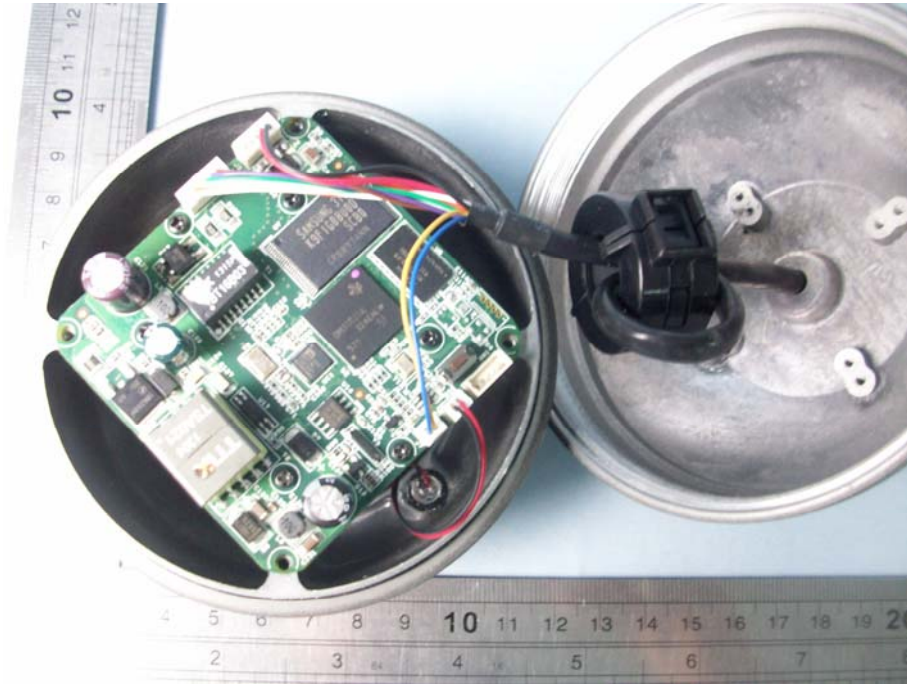

EUT Internal Photos:

EUT Model: GXV3610_FHD

EUT-Uncovered View

Lens Front View

Lens Rear View

Main board- Top View

Main board- Bottom View

Sensor board - Top View

Sensor board - bottom View

LED board - Top View

LED board- Bottom View