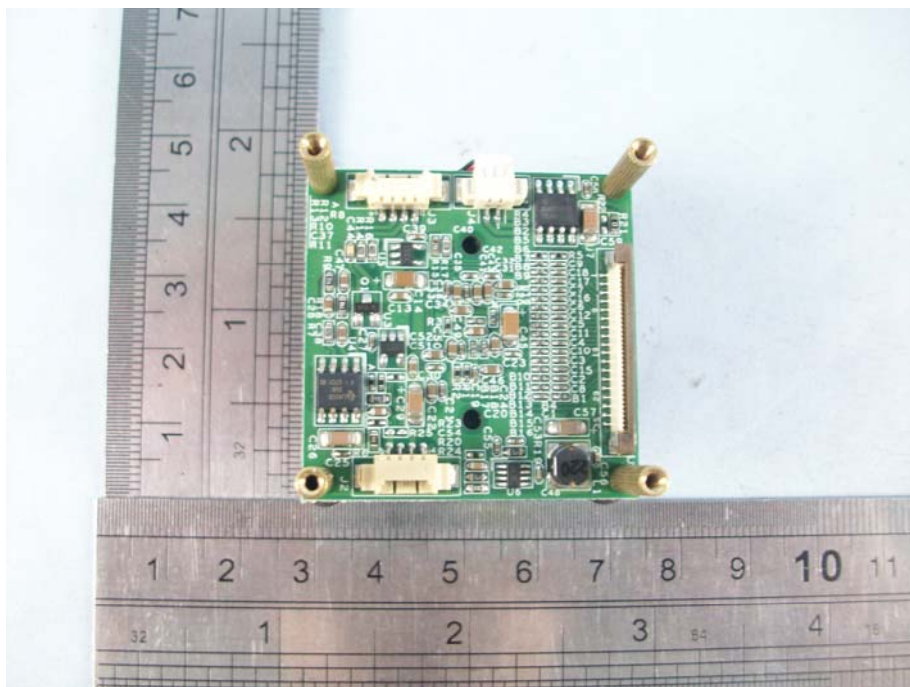

EUT Internal Photos:

EUT Model: GXV3610_FHD

EUT-Uncovered View

Lens Front View

Lens Rear View

Main board- Top View

Main board- Bottom View

Sensor board - Top View

Sensor board - bottom View

LED board - Top View

LED board- Bottom View