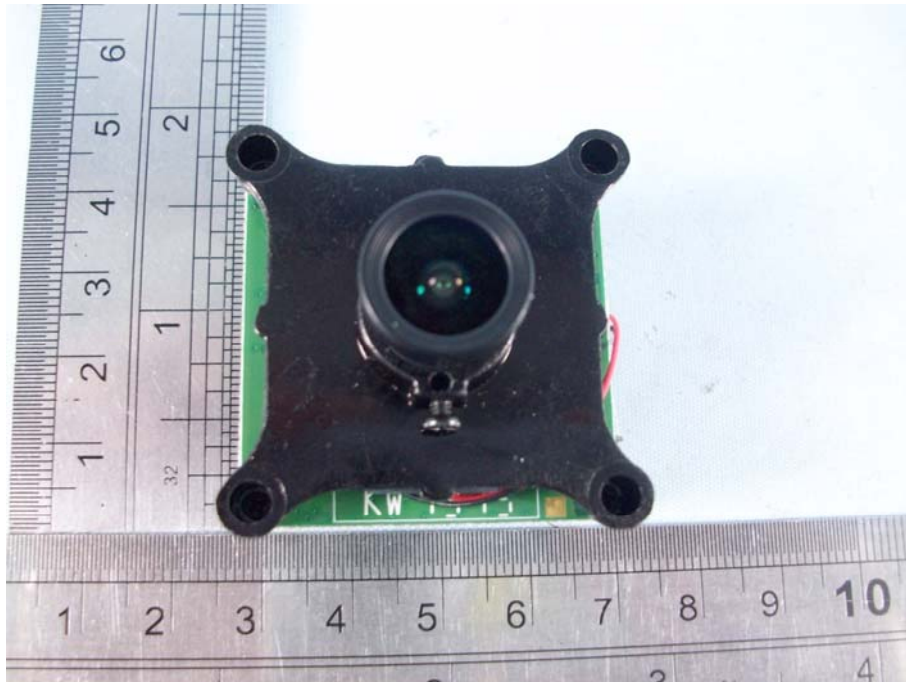

EUT Internal Photos:

EUT Model: GXV3610_FHD

EUT-Uncovered View

Lens Front View

Lens Rear View

Main board- Top View

Main board- Bottom View

Sensor board - Top View

Sensor board - bottom View

LED board - Top View

LED board- Bottom View