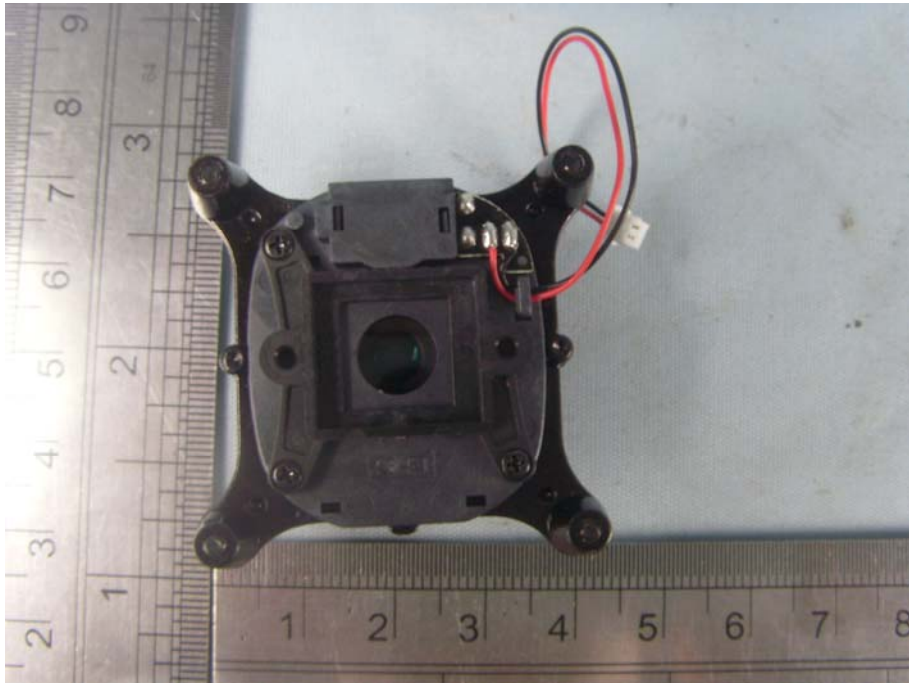

EUT Internal Photos:

EUT Model: GXV3610_FHD

EUT-Uncovered View

Lens Front View

Lens Rear View

Main board- Top View

Main board- Bottom View

Sensor board - Top View

Sensor board - bottom View

LED board - Top View

LED board- Bottom View