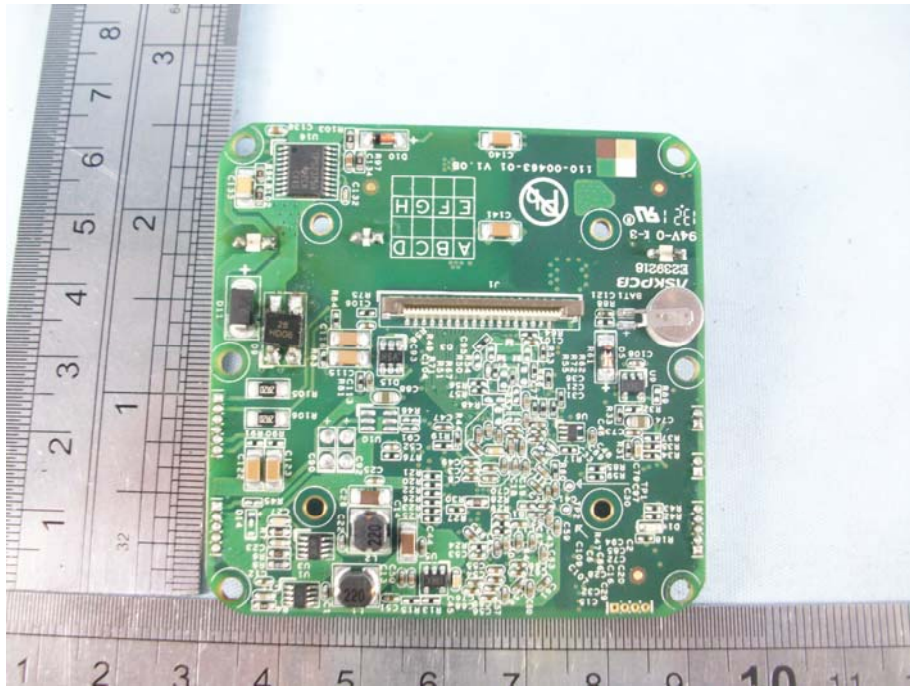

EUT Internal Photos:

EUT Model: GXV3610_FHD

EUT-Uncovered View

Lens Front View

Lens Rear View

Main board- Top View

Main board- Bottom View

Sensor board - Top View

Sensor board - bottom View

LED board - Top View

LED board- Bottom View