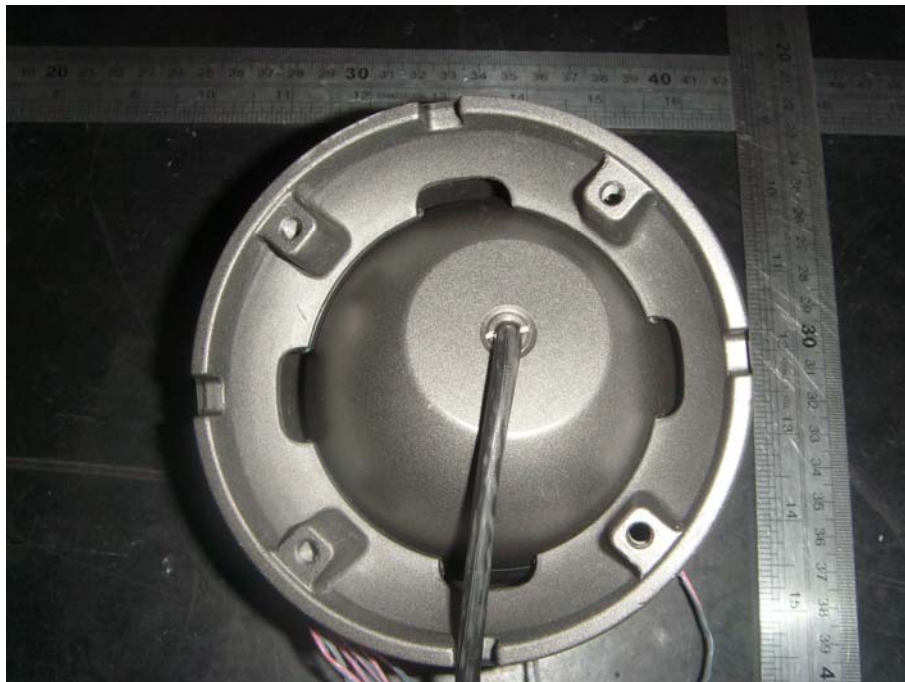

EUT External Photos:

EUT Model: GXV3610_FHD

EUT- Front View

EUT- Rear View

EUT- Side View

Adaptor View (Manufacturer: Mass Power)