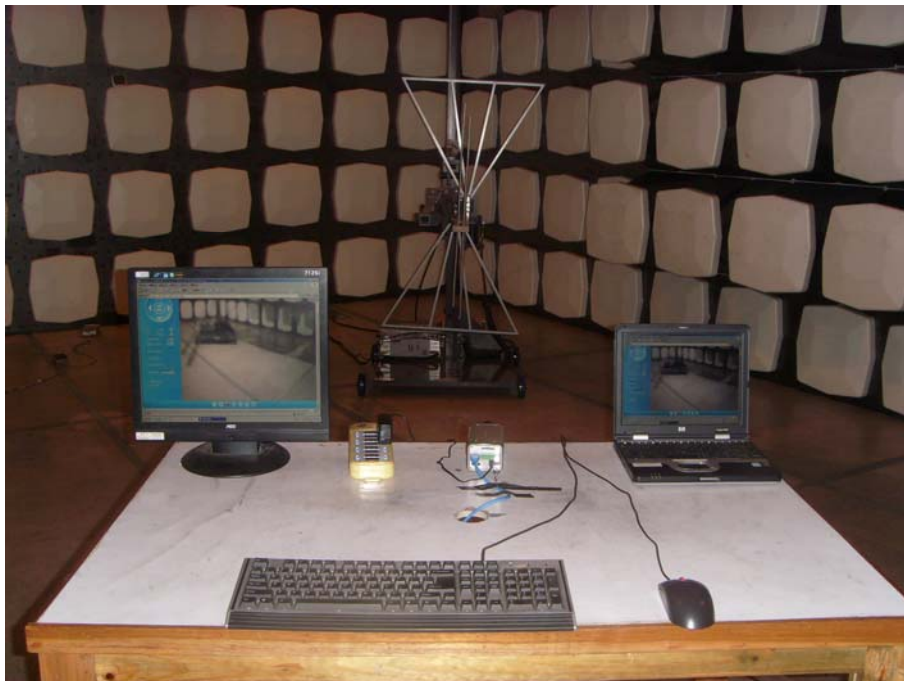

Test Set up Photo

EUT Model:GXV3601_HD

Conducted Emission Test Set-up

Radiated Emission Test Set-up(Below 1 GHz)

Radiated Emission Test Set-up(Above 1GHz)