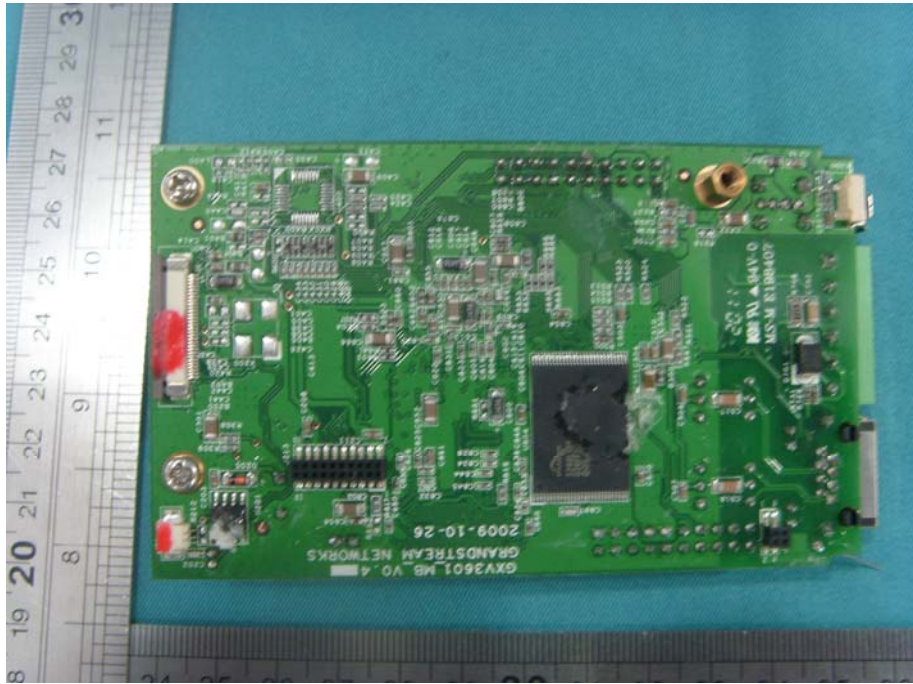

Internal Photo

EUT Model: GXV3601_HD

Uncovered View

CMOS Sensor Board Top View

CMOS Sensor Board Bottom View

Mainboard Top View

Mainboard Bottom View

SD Card Board Top View

SD Card Board Bottom View

Power Board Top View

Power Board Bottom View