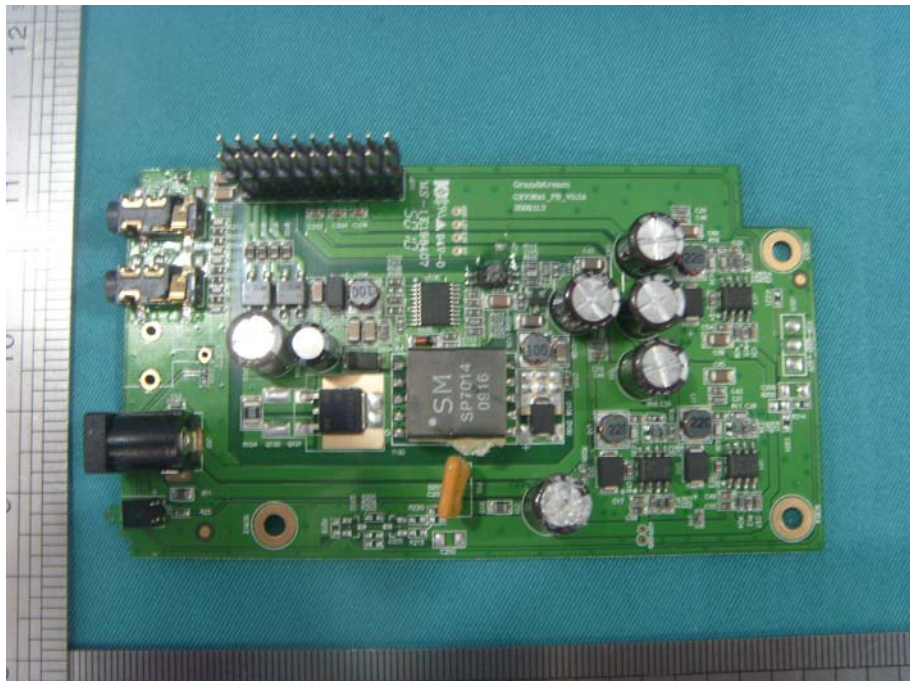

Internal Photo

EUT Model: GXV3601_HD

Uncovered View

CMOS Sensor Board Top View

CMOS Sensor Board Bottom View

Mainboard Top View

Mainboard Bottom View

SD Card Board Top View

SD Card Board Bottom View

Power Board Top View

Power Board Bottom View