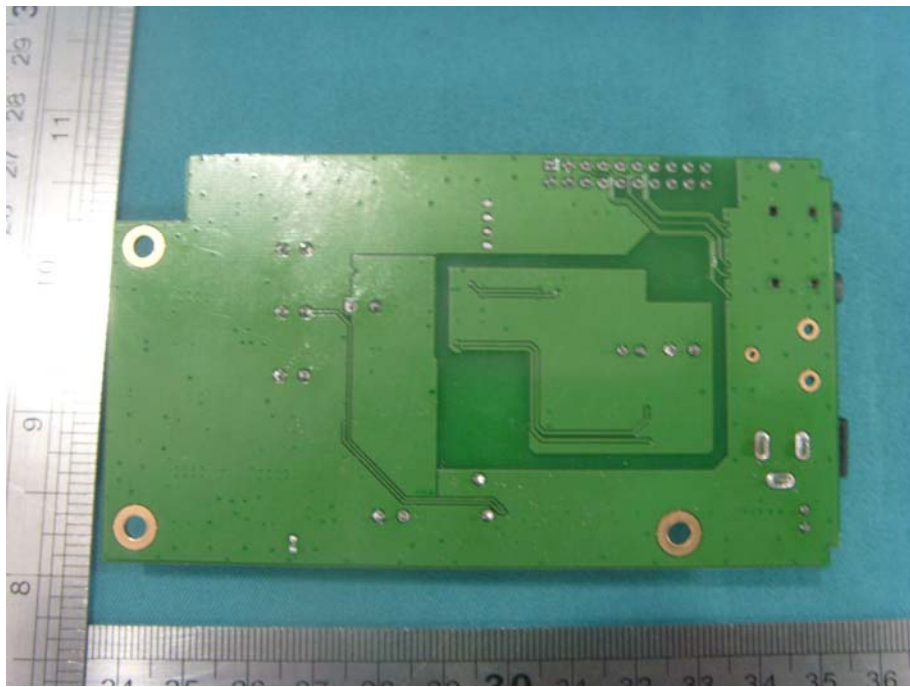

Internal Photo

EUT Model: GXV3601_HD

Uncovered View

CMOS Sensor Board Top View

CMOS Sensor Board Bottom View

Mainboard Top View

Mainboard Bottom View

SD Card Board Top View

SD Card Board Bottom View

Power Board Top View

Power Board Bottom View