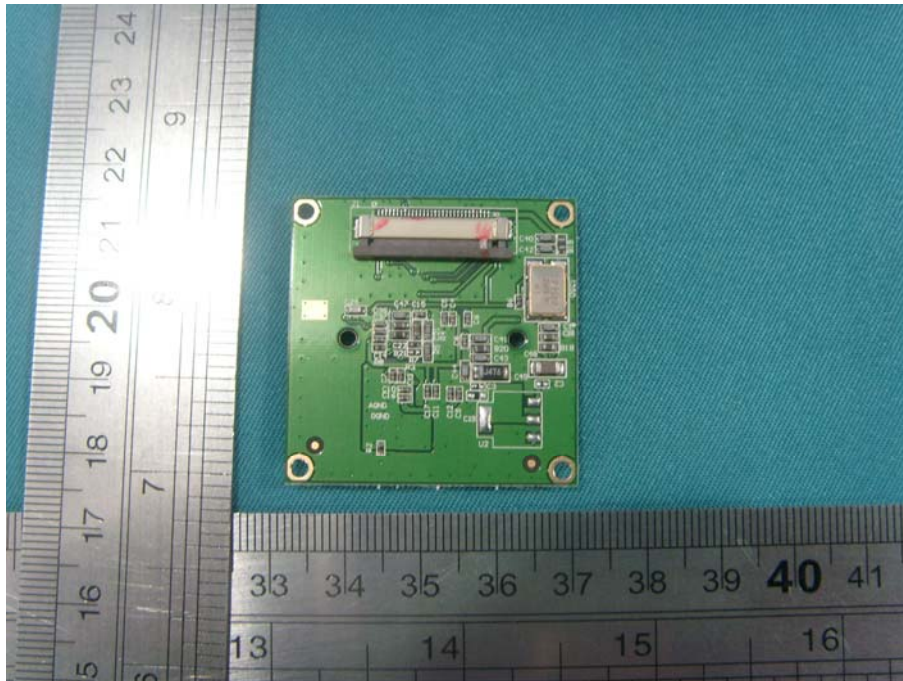

Internal Photo

EUT Model: GXV3601_HD

Uncovered View

CMOS Sensor Board Top View

CMOS Sensor Board Bottom View

Mainboard Top View

Mainboard Bottom View

SD Card Board Top View

SD Card Board Bottom View

Power Board Top View

Power Board Bottom View