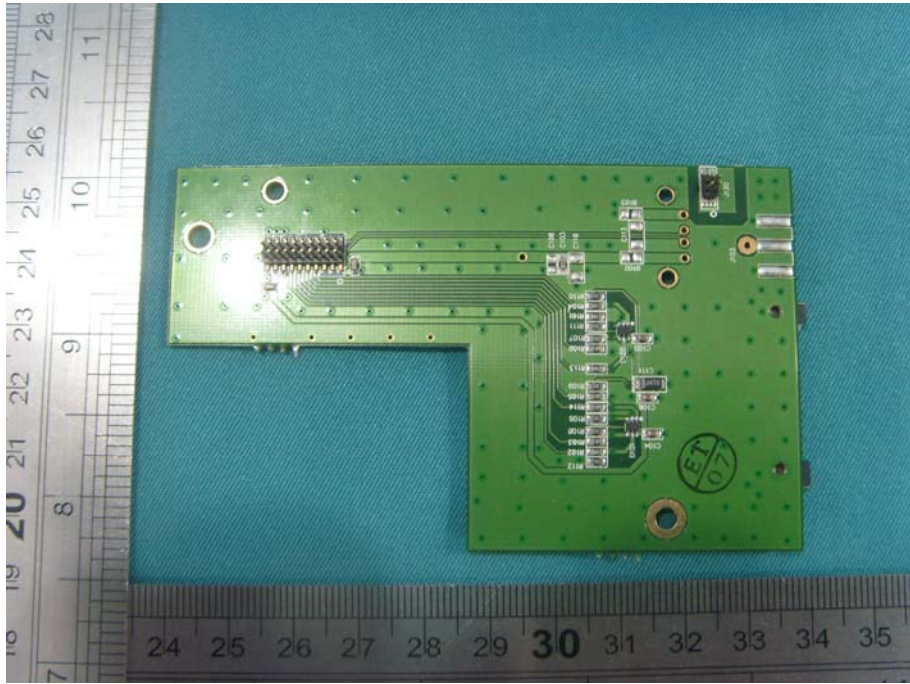

Internal Photo

EUT Model: GXV3601_HD

Uncovered View

CMOS Sensor Board Top View

CMOS Sensor Board Bottom View

Mainboard Top View

Mainboard Bottom View

SD Card Board Top View

SD Card Board Bottom View

Power Board Top View

Power Board Bottom View