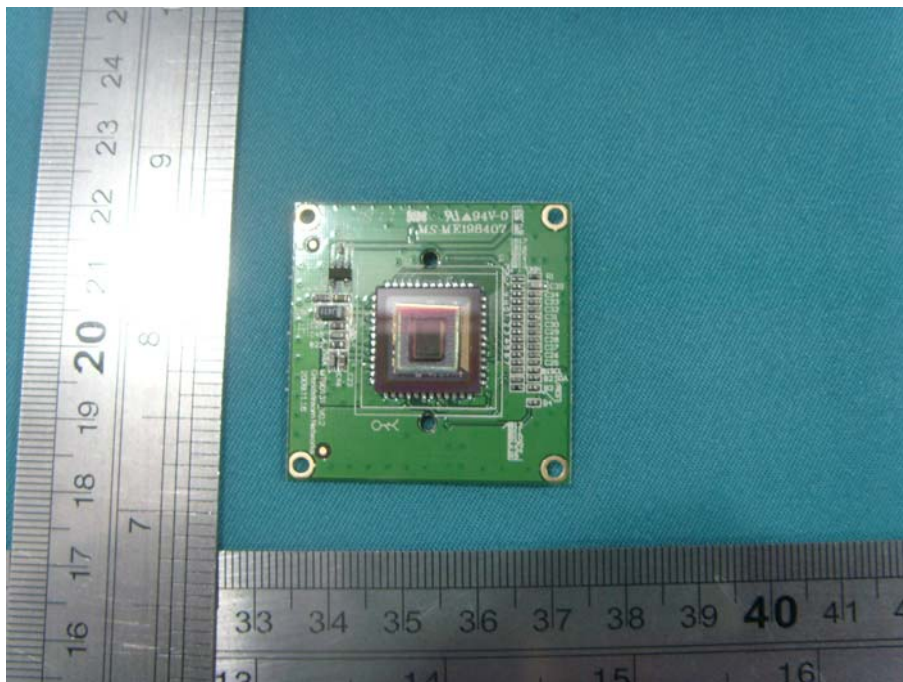

Internal Photo

EUT Model: GXV3601_HD

Uncovered View

CMOS Sensor Board Top View

CMOS Sensor Board Bottom View

Mainboard Top View

Mainboard Bottom View

SD Card Board Top View

SD Card Board Bottom View

Power Board Top View

Power Board Bottom View