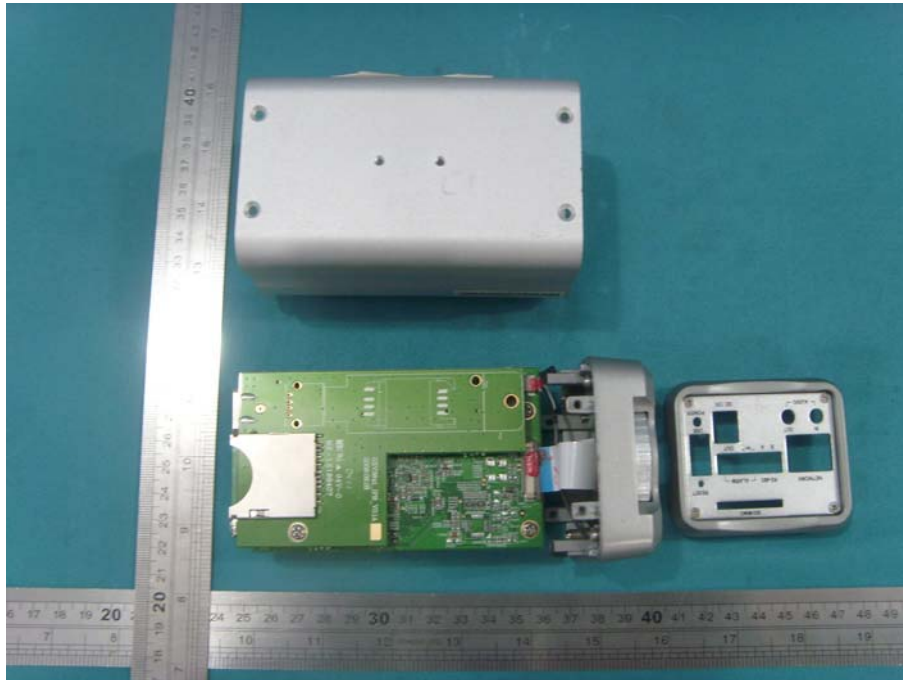

Internal Photo

EUT Model: GXV3601_HD

Uncovered View

CMOS Sensor Board Top View

CMOS Sensor Board Bottom View

Mainboard Top View

Mainboard Bottom View

SD Card Board Top View

SD Card Board Bottom View

Power Board Top View

Power Board Bottom View