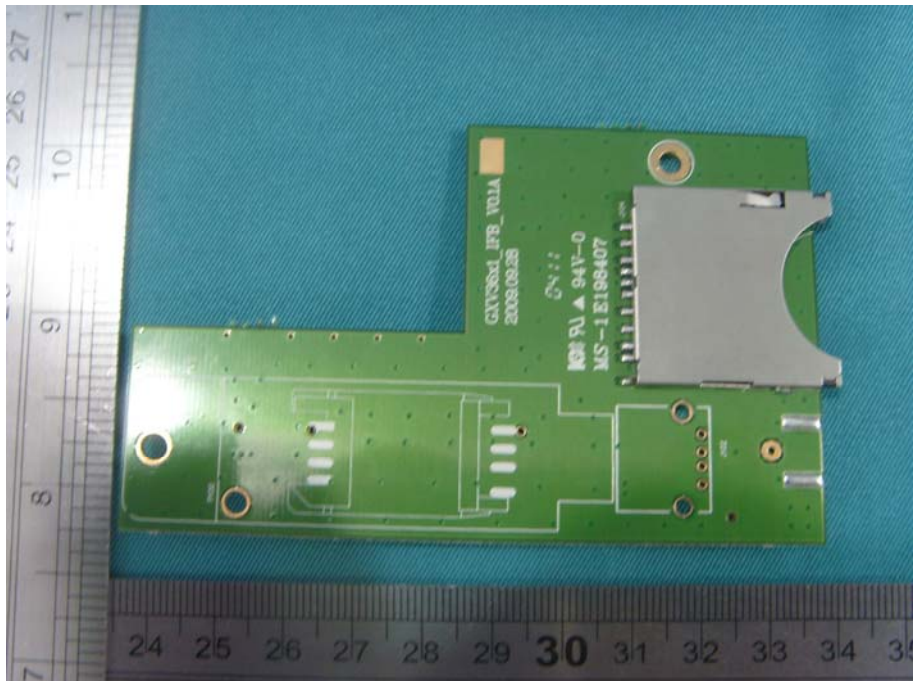

Internal Photo

EUT Model: GXV3601_HD

Uncovered View

CMOS Sensor Board Top View

CMOS Sensor Board Bottom View

Mainboard Top View

Mainboard Bottom View

SD Card Board Top View

SD Card Board Bottom View

Power Board Top View

Power Board Bottom View