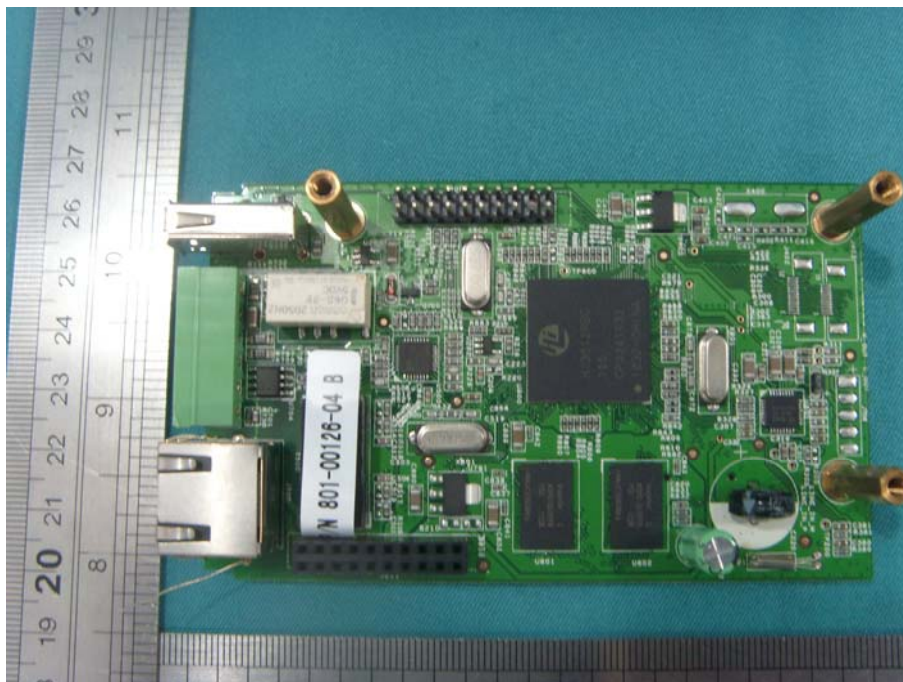

Internal Photo

EUT Model: GXV3601_HD

Uncovered View

CMOS Sensor Board Top View

CMOS Sensor Board Bottom View

Mainboard Top View

Mainboard Bottom View

SD Card Board Top View

SD Card Board Bottom View

Power Board Top View

Power Board Bottom View