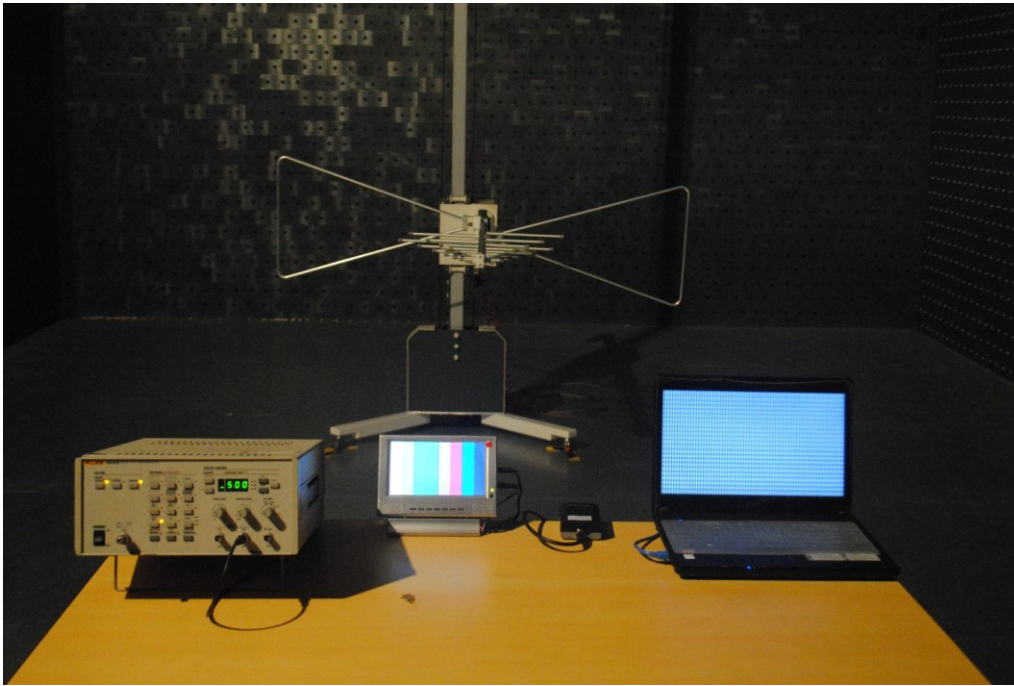

**Test Setup Photos YZZGXV3500**  
**Conducted Emission test view**

**Test Setup Photos YZZGXV3500**

**Radiated Emission test view (Frequency from 30MHz to 1GHz)**

**Radiated Emission test view (Frequency above 1GHz)**