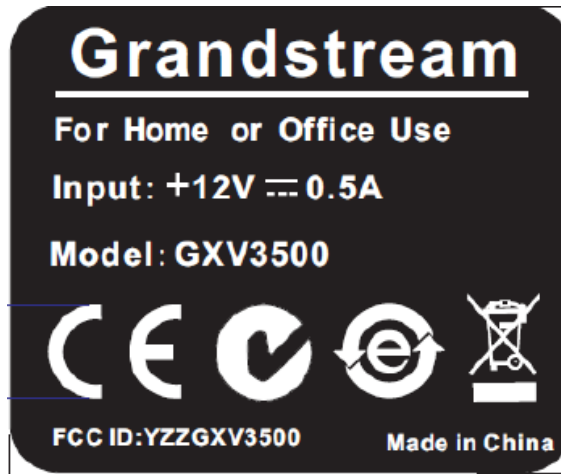

EXHIBIT A - FCC ID LABELING AND LOCATION

FCC ID Label

FCC ID Label Location

Label here

The label shown shall be permanently affixed at a conspicuous location on the device and be readily visible to the user at the time purchase (Labeling requirements per 2.925)