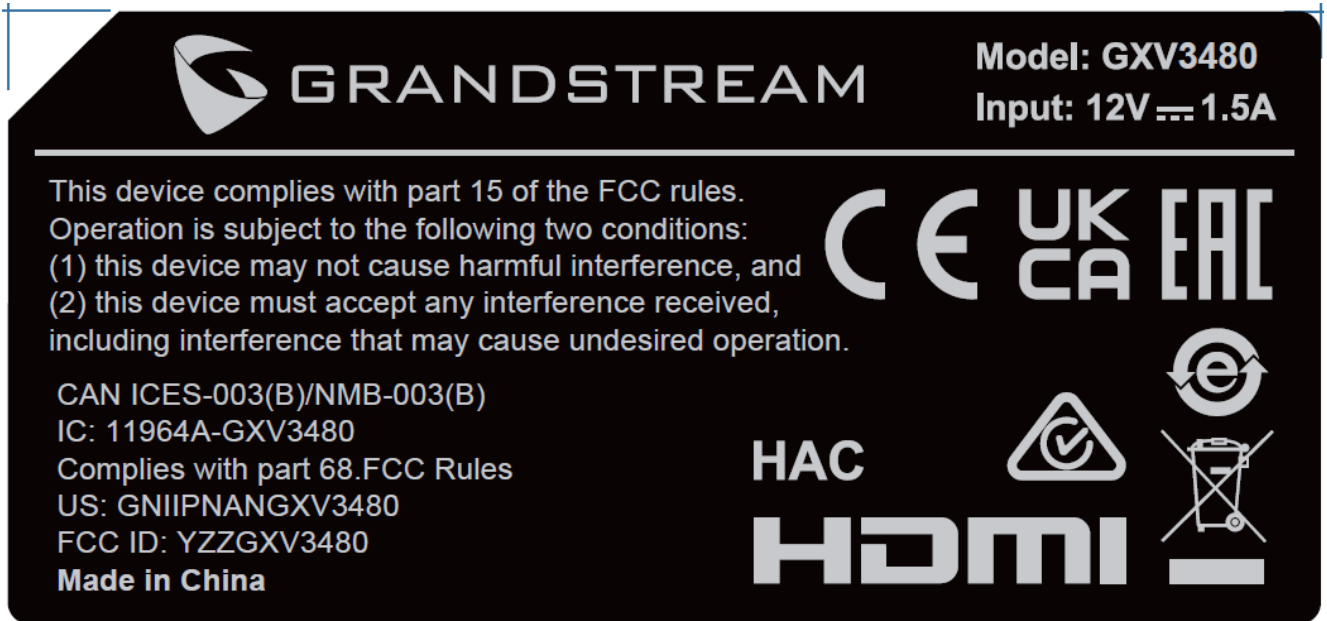

### FCC ID Label

### FCC ID Label Location Information

The label shown shall be permanently affixed at a conspicuous location on the device and be readily visible to the user at the time purchase (Labeling requirements per 2.925)