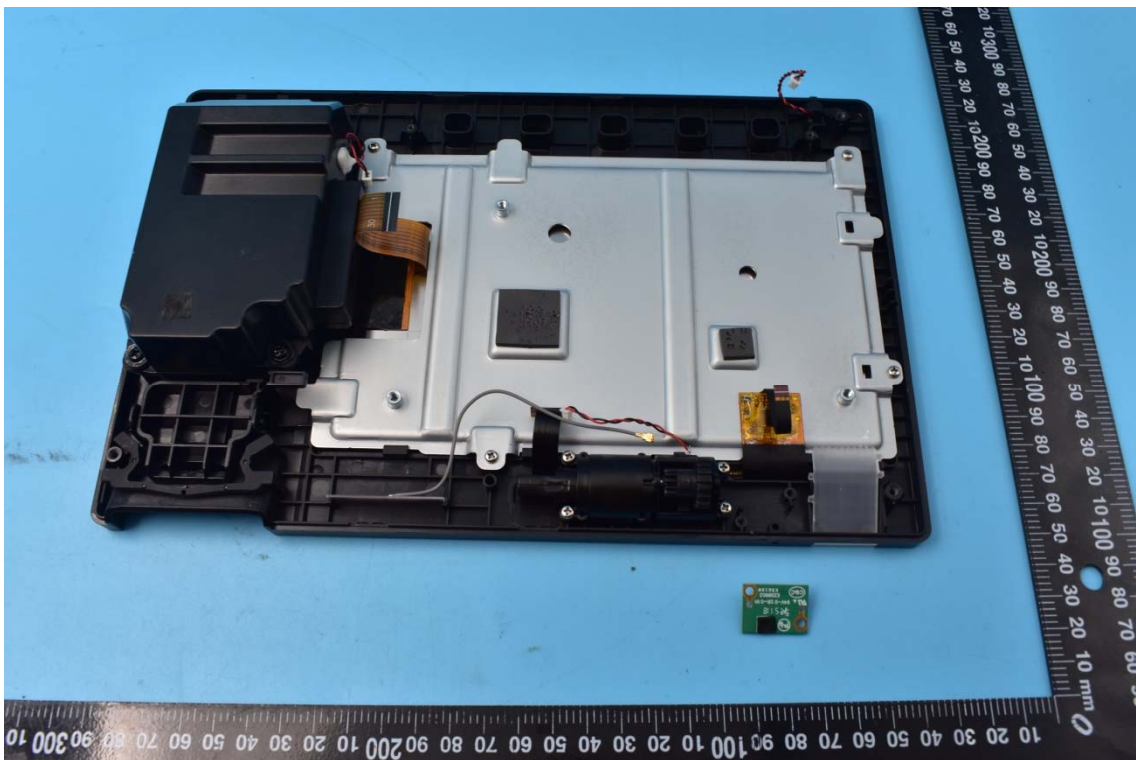

FCC ID: YZZGXV3380

Internal Photos

1. EUT uncover view

2. Antenna view