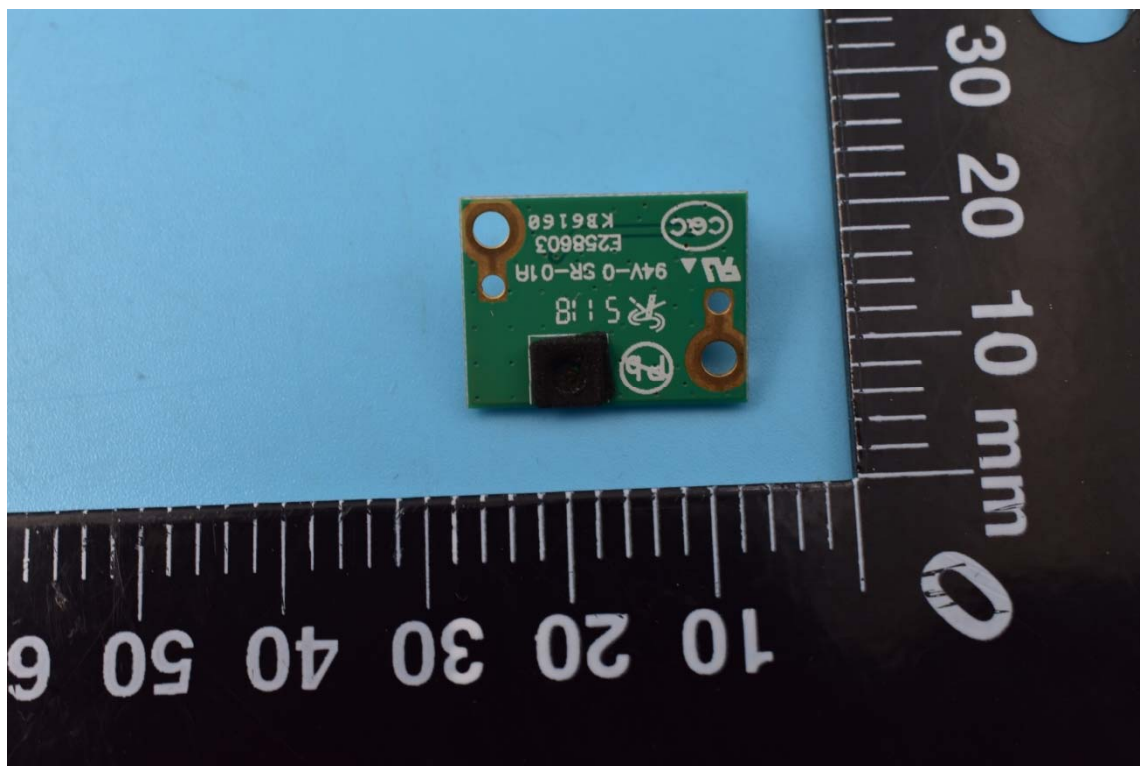

FCC ID: YZZGXV3380

Internal Photos

1. EUT uncover view

2. Antenna view