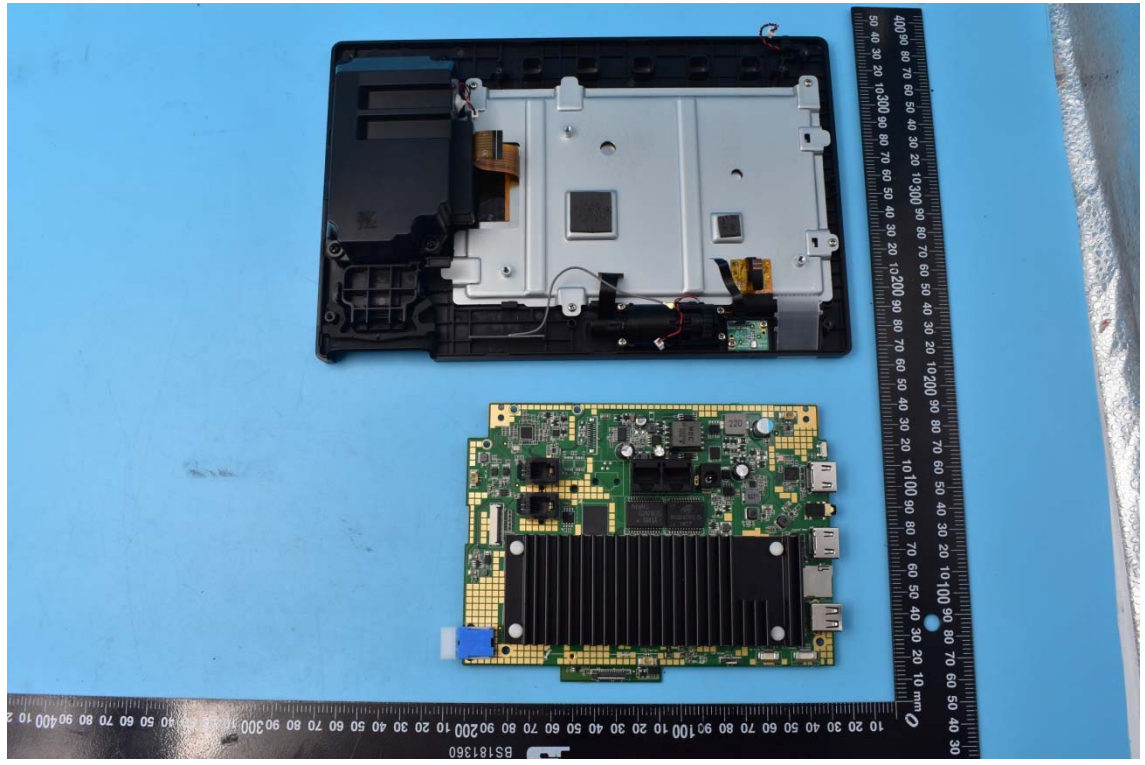

FCC ID: YZZGXV3380

Internal Photos

1. EUT uncover view

2. Antenna view