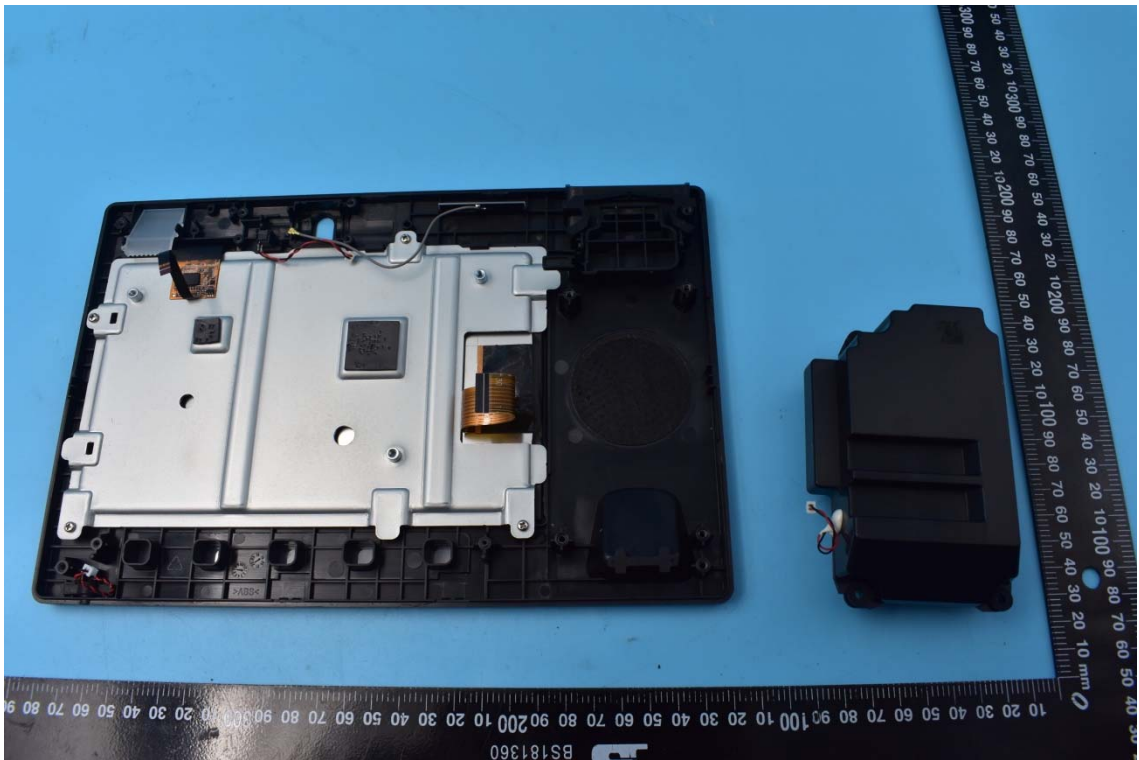

FCC ID: YZZGXV3380

Internal Photos

1. EUT uncover view

2. Antenna view