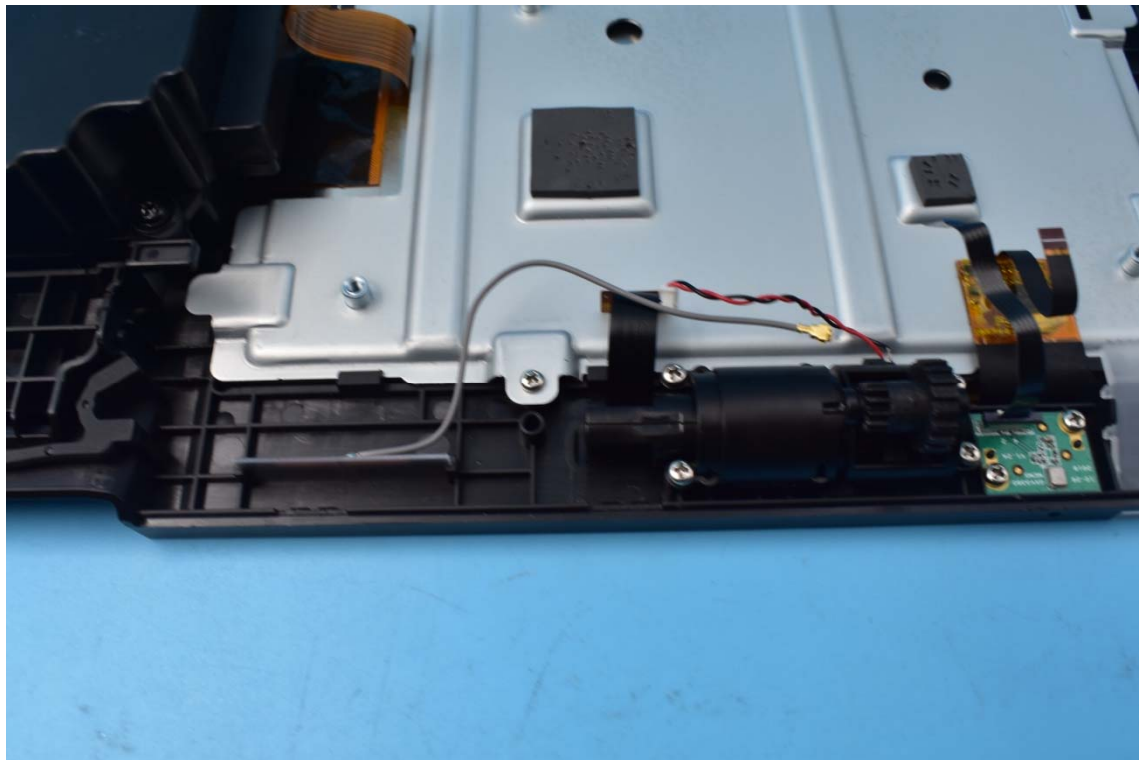

FCC ID: YZZGXV3380

Internal Photos

1. EUT uncover view

2. Antenna view