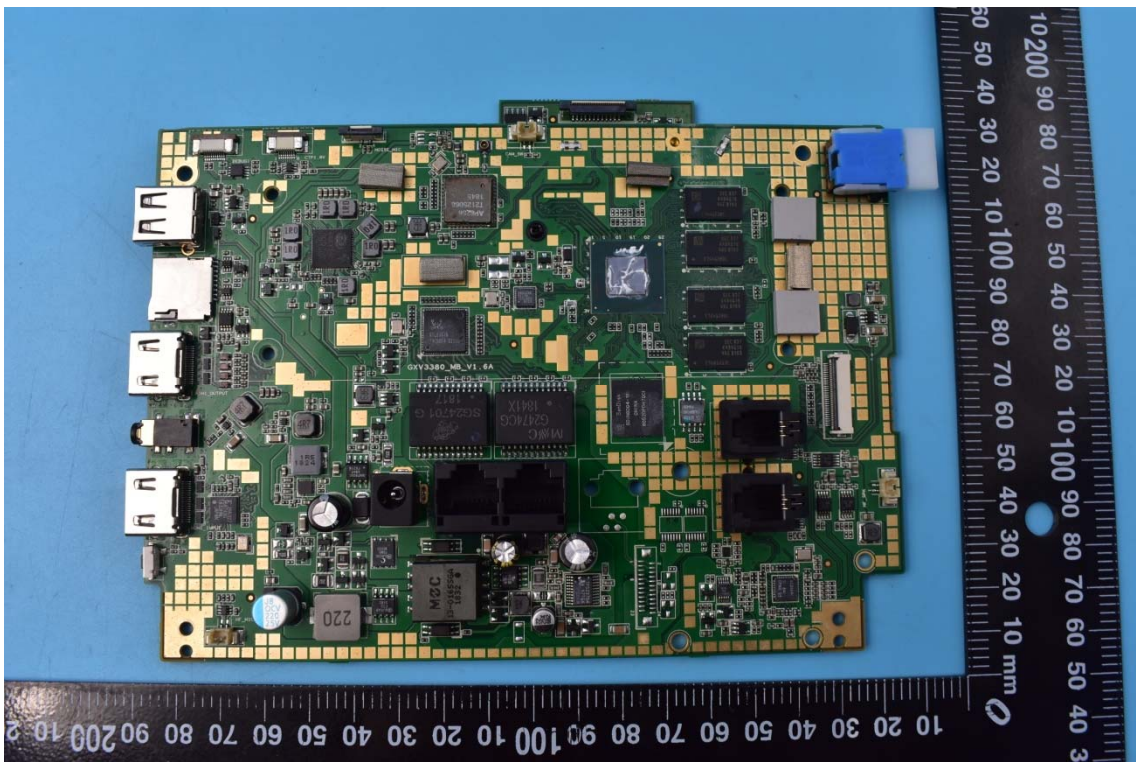

FCC ID: YZZGXV3380

Internal Photos

1. EUT uncover view

2. Antenna view