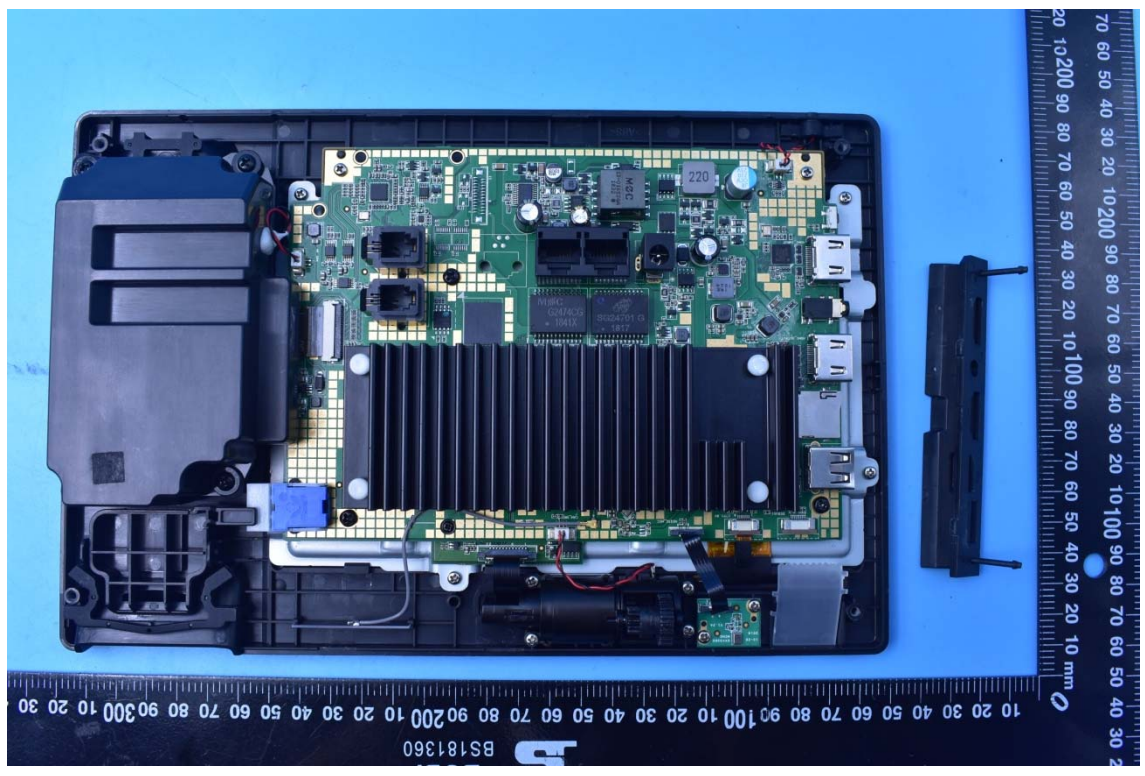

FCC ID: YZZGXV3380

Internal Photos

1. EUT uncover view

2. Antenna view