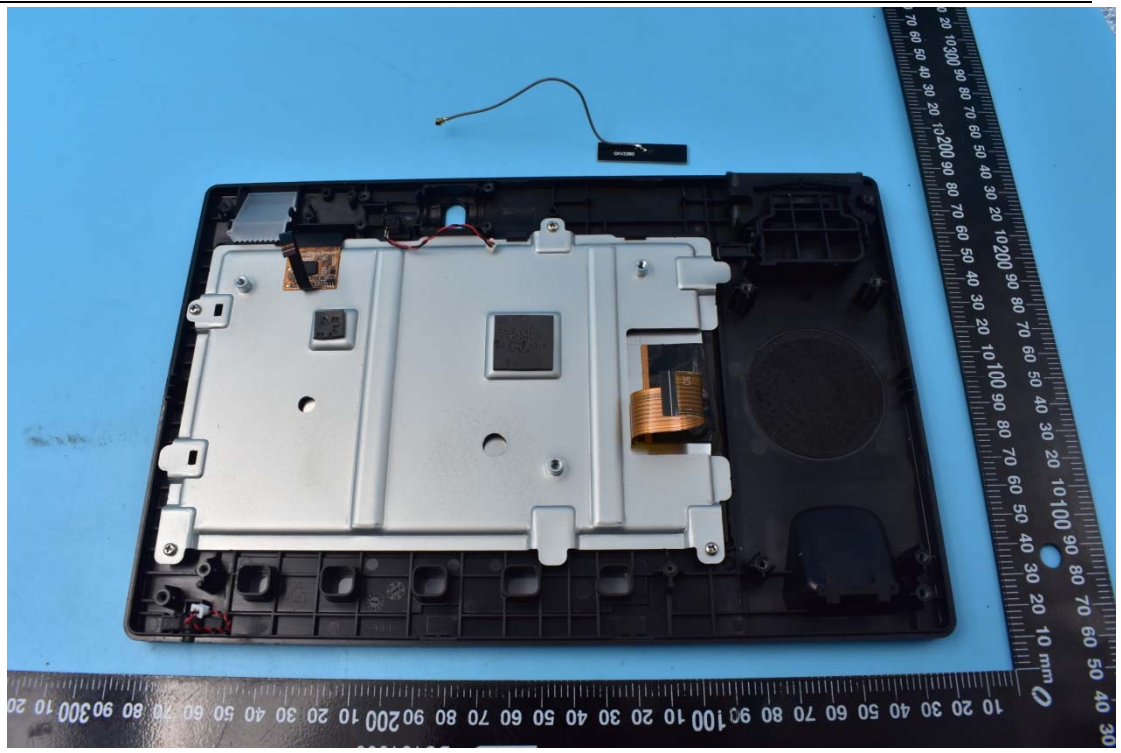

FCC ID: YZZGXV3380

Internal Photos

1. EUT uncover view

2. Antenna view