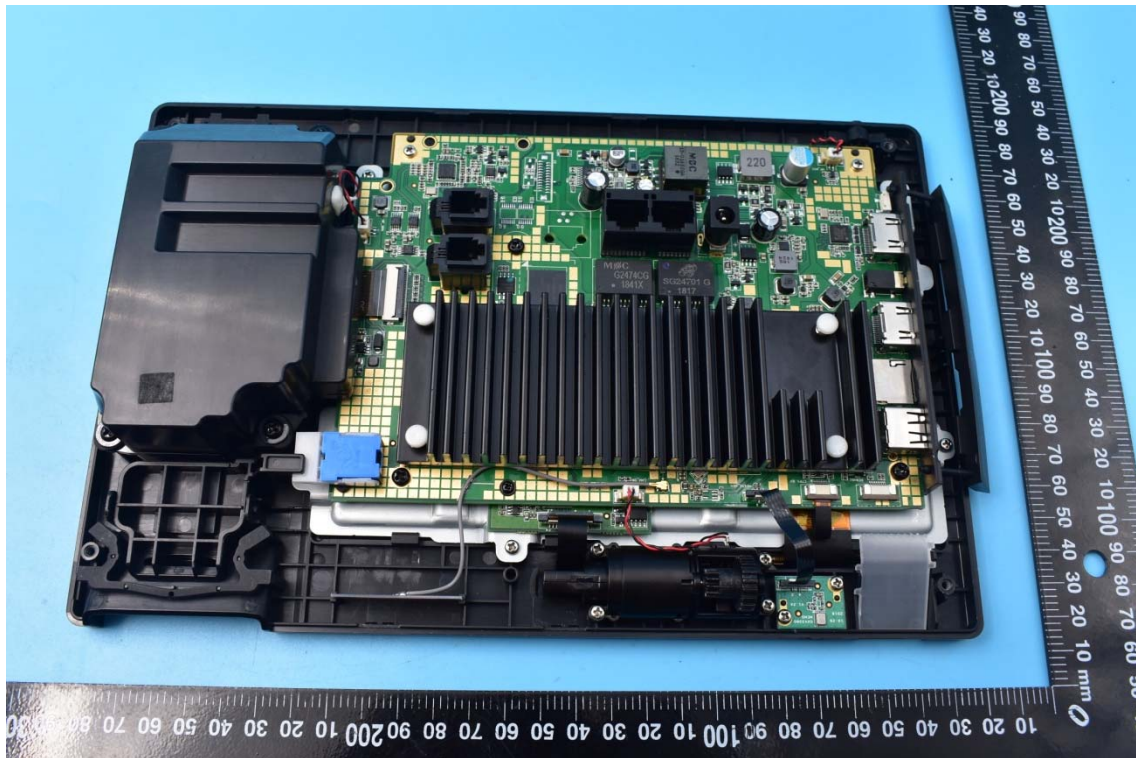

FCC ID: YZZGXV3380

Internal Photos

1. EUT uncover view

2. Antenna view