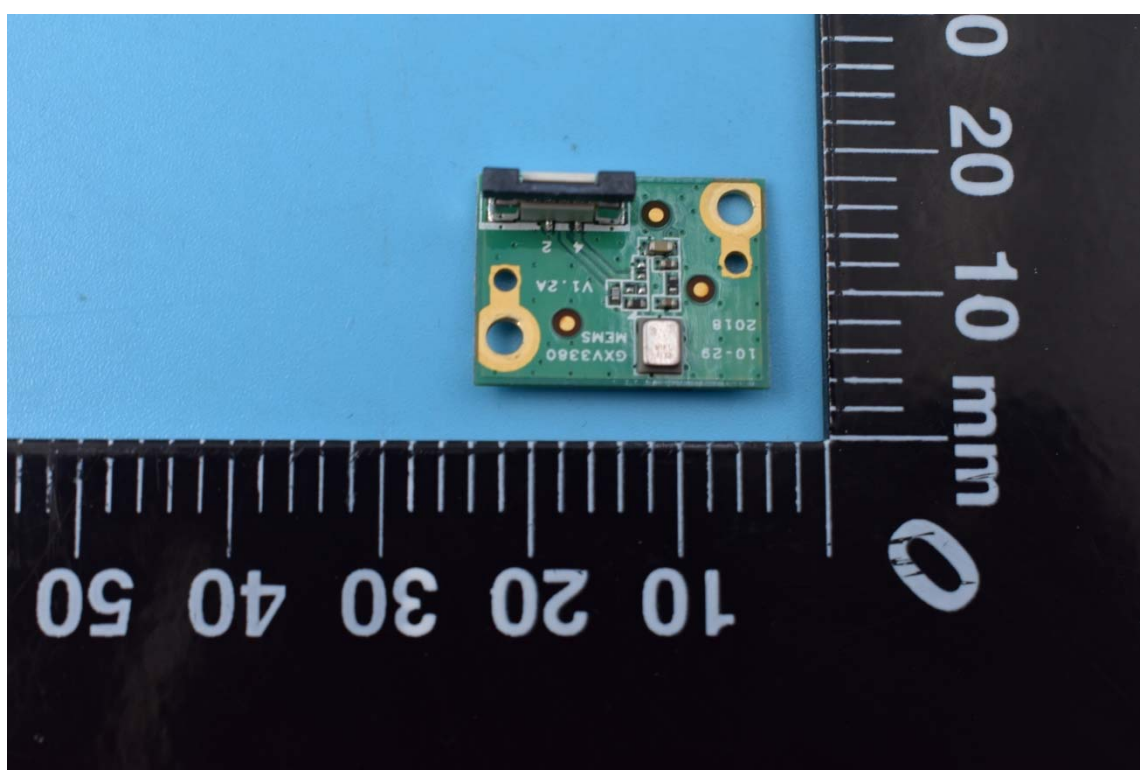

FCC ID: YZZGXV3380

Internal Photos

1. EUT uncover view

2. Antenna view