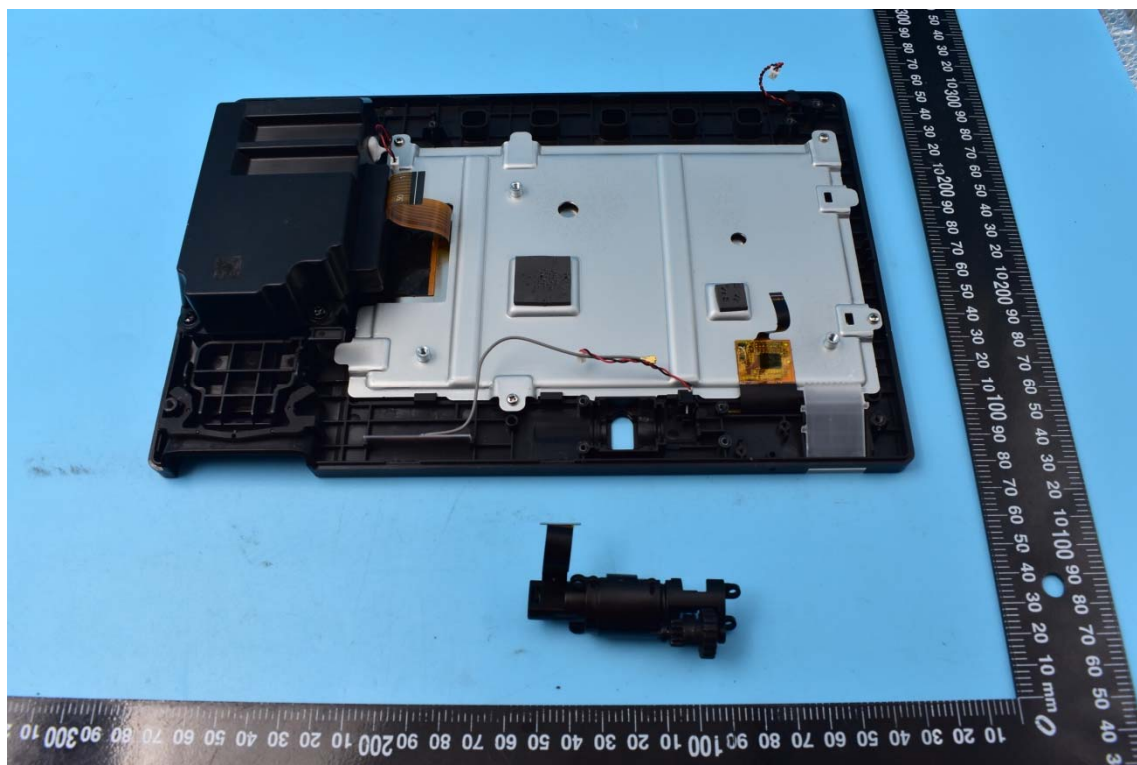

FCC ID: YZZGXV3380

Internal Photos

1. EUT uncover view

2. Antenna view