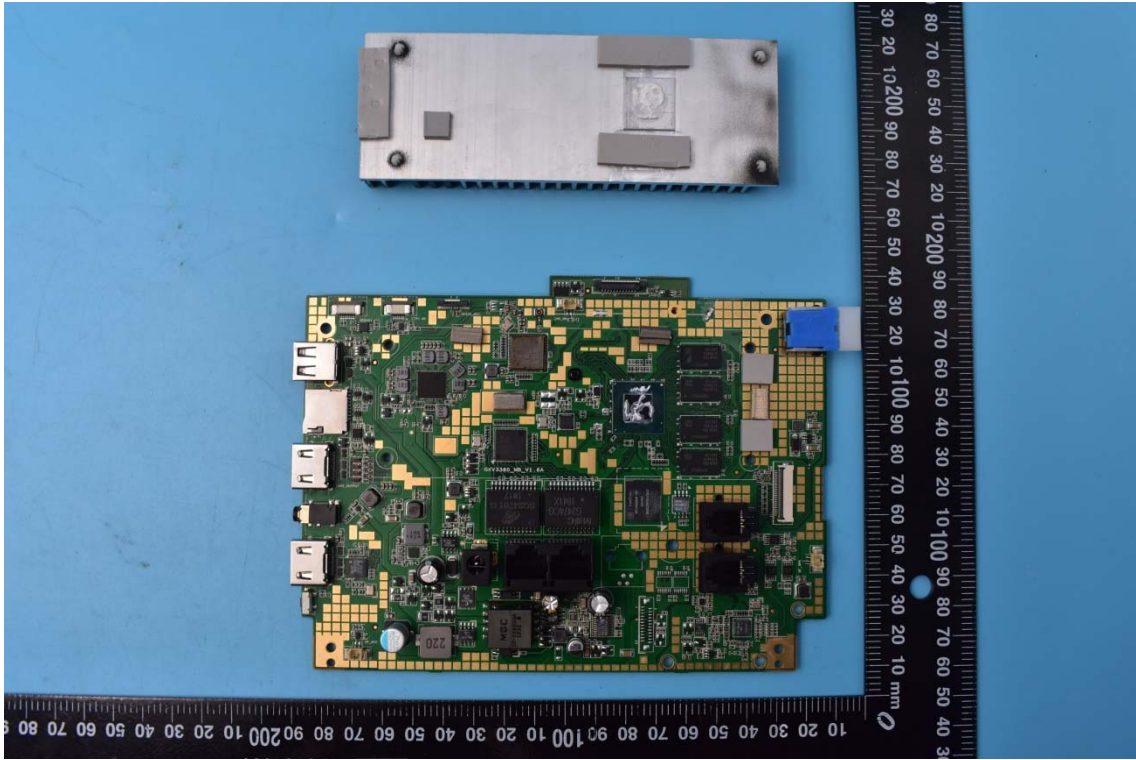

FCC ID: YZZGXV3380

Internal Photos

1. EUT uncover view

2. Antenna view