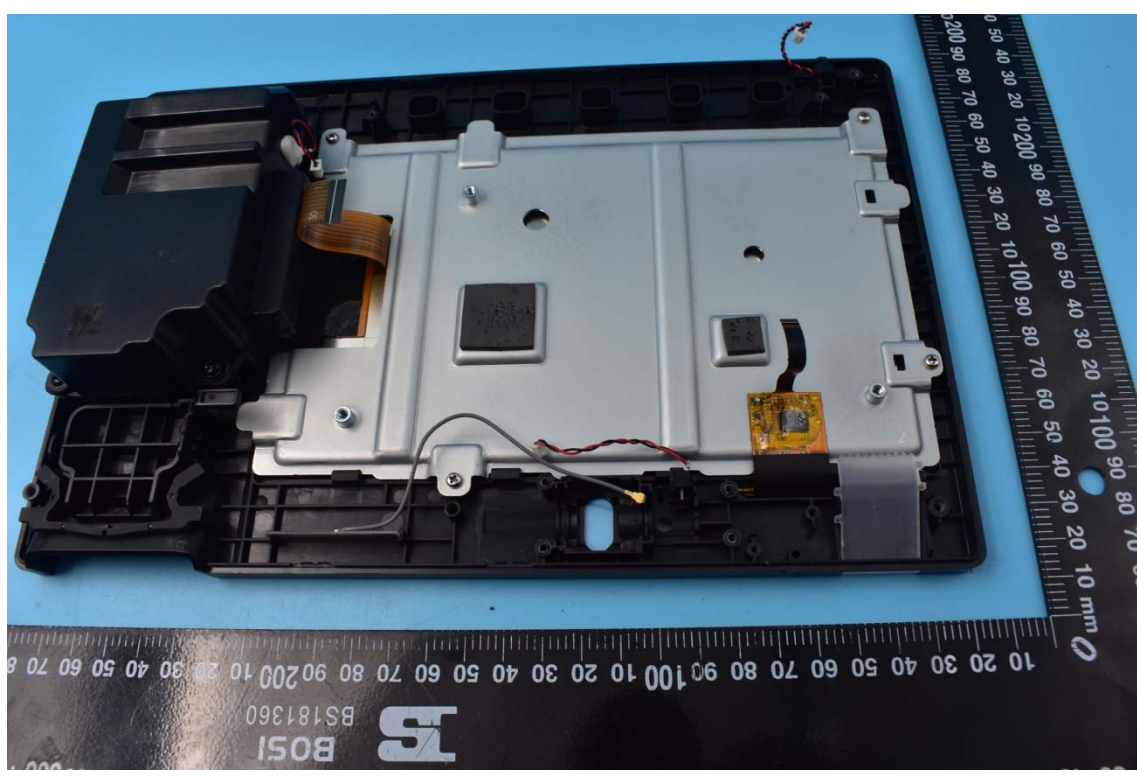

FCC ID: YZZGXV3380

Internal Photos

1. EUT uncover view

2. Antenna view