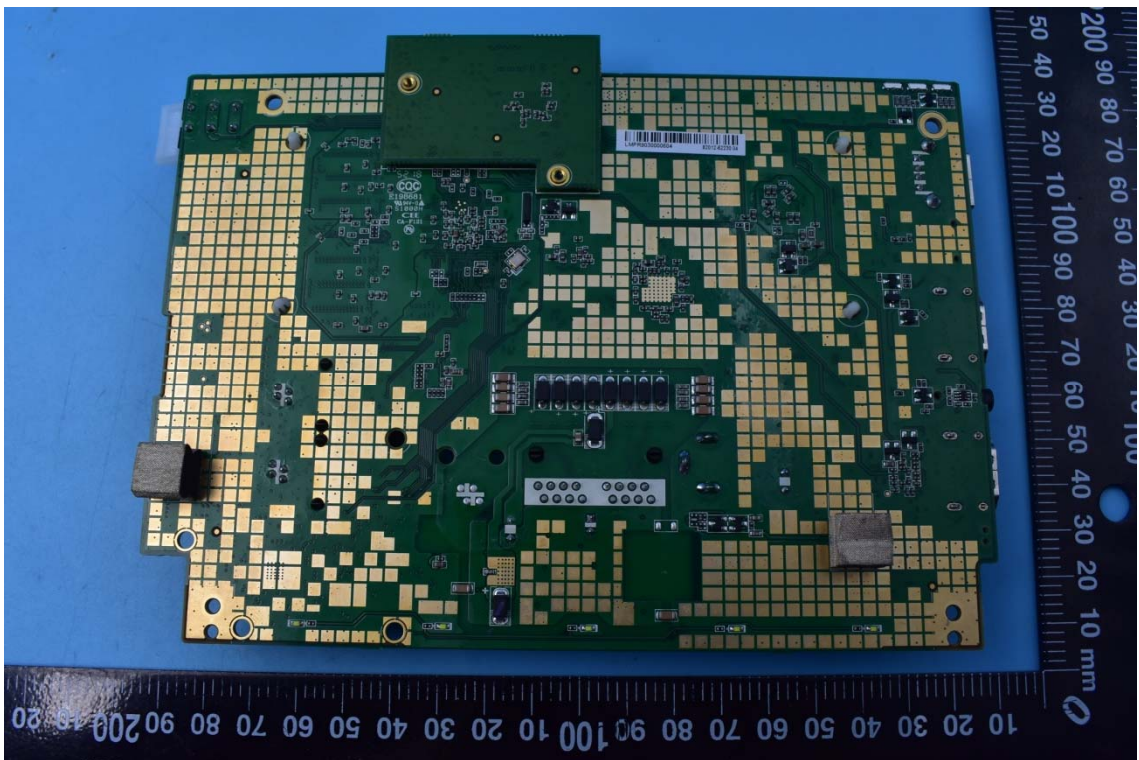

FCC ID: YZZGXV3380

Internal Photos

1. EUT uncover view

2. Antenna view