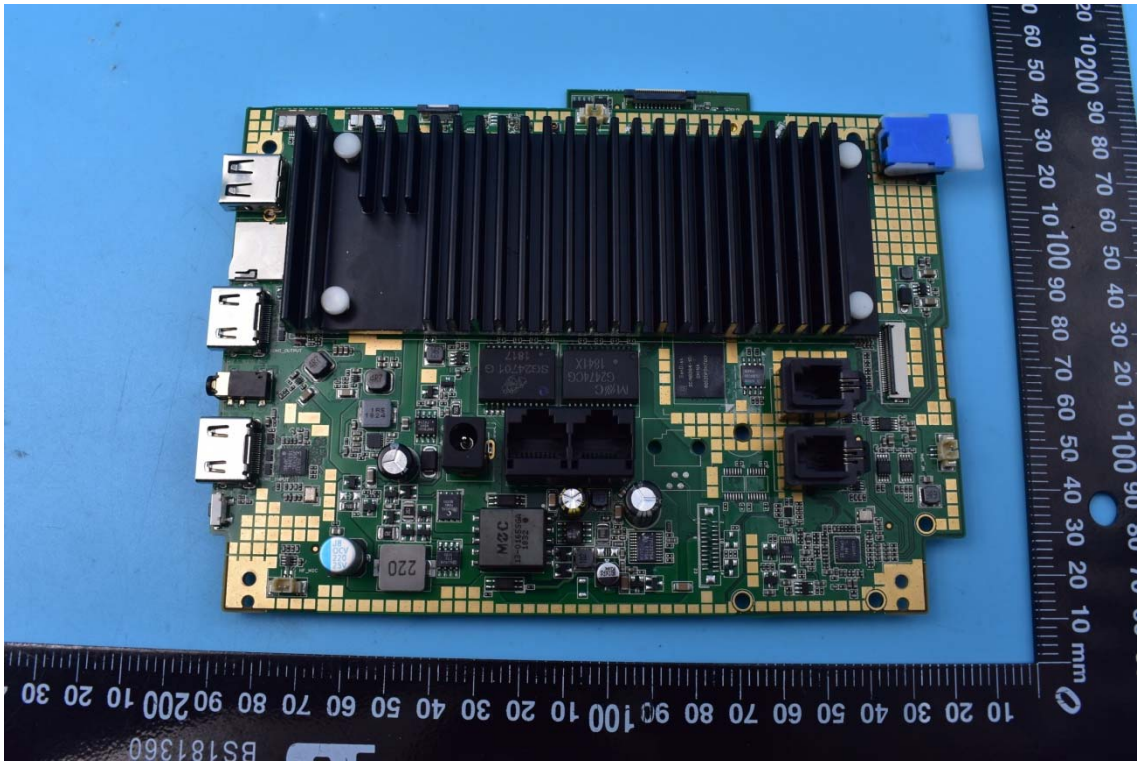

FCC ID: YZZGXV3380

Internal Photos

1. EUT uncover view

2. Antenna view