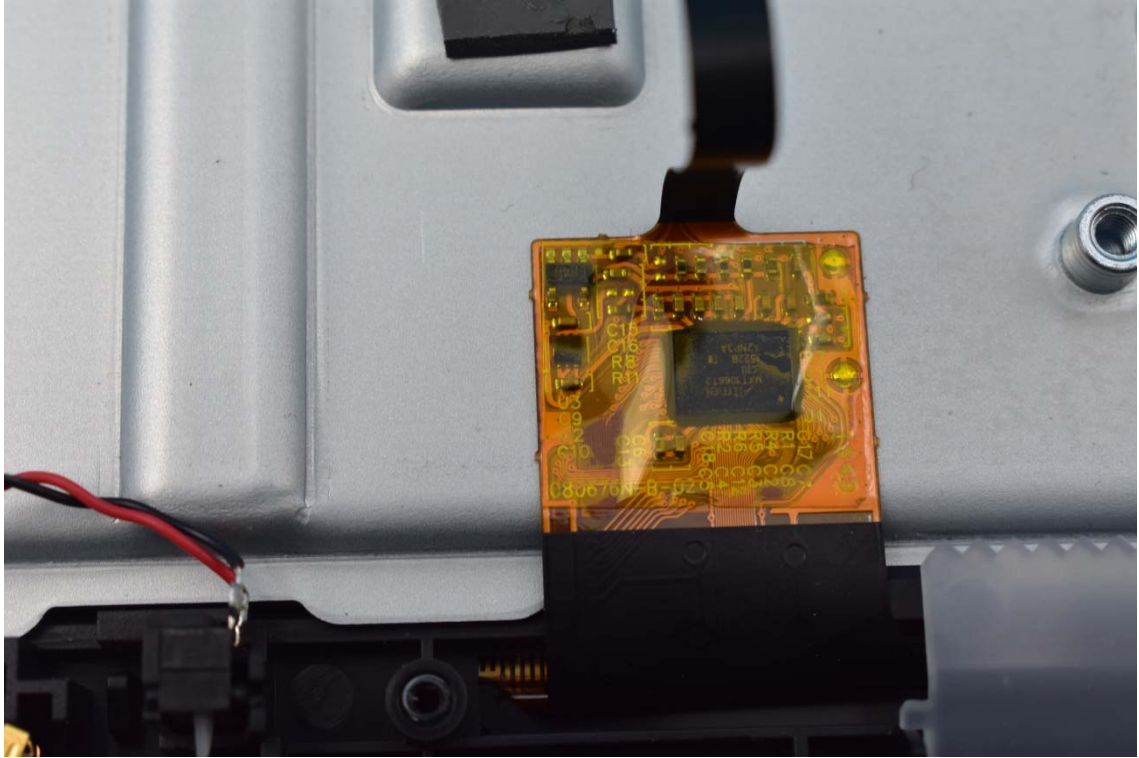

FCC ID: YZZGXV3380

Internal Photos

1. EUT uncover view

2. Antenna view