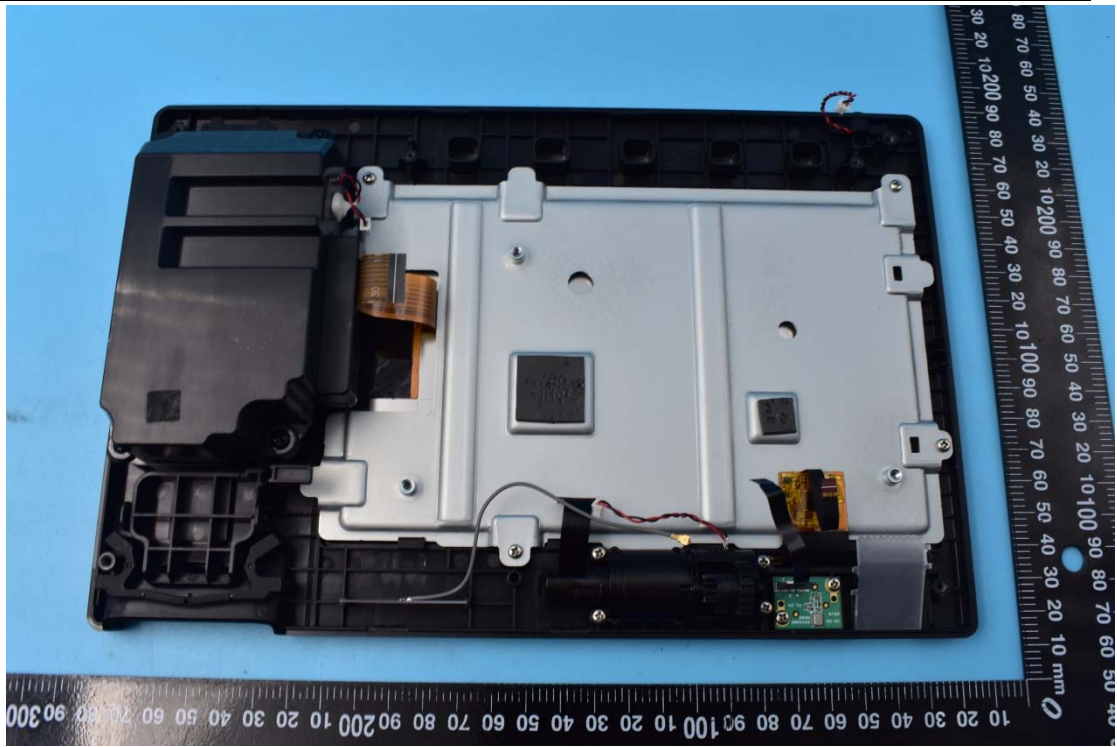

FCC ID: YZZGXV3380

Internal Photos

1. EUT uncover view

2. Antenna view