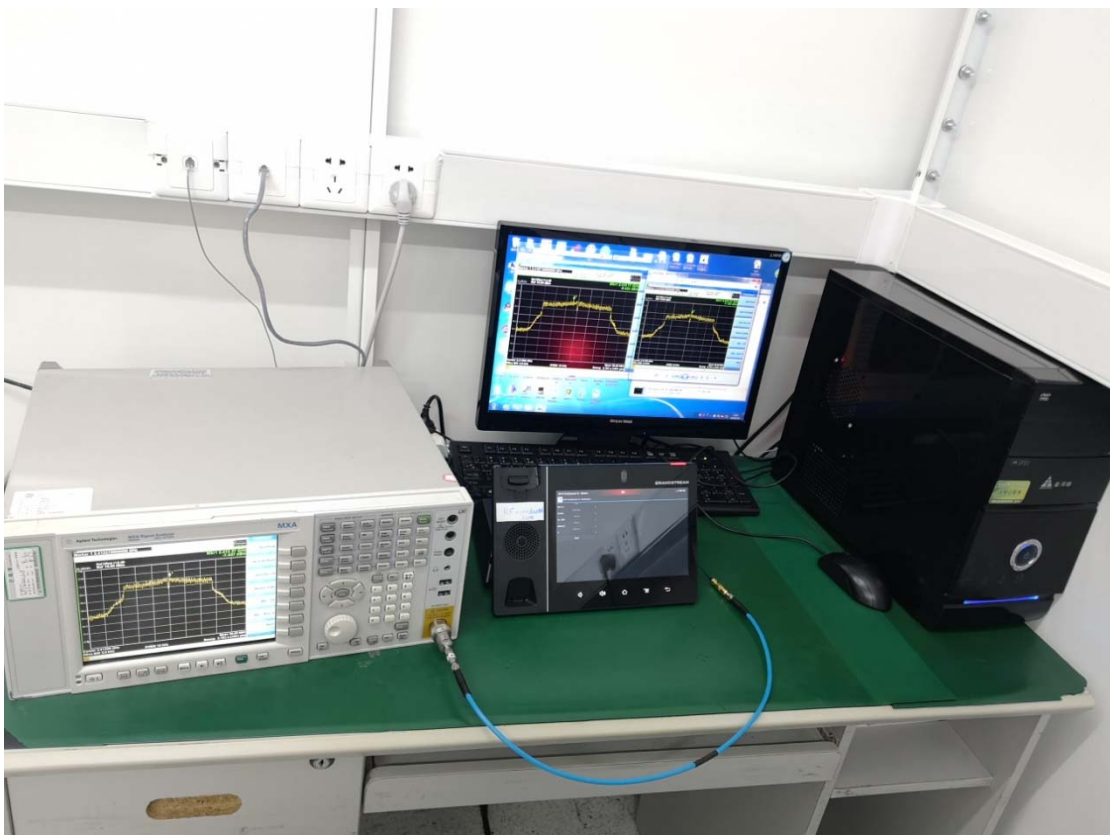

FCC ID:YZZGXV3380

Test Setup Photos

1. Conducted emission main's port front view

2. Conducted emission main's port side view

3. Radiated emission (9KHz-30MHz)

4. Radiated emission (30MHz-1GHz)

5. Radiated emission (above 1GHz)

6. RF measurement Setup

(BLE, WIFI2.4G)