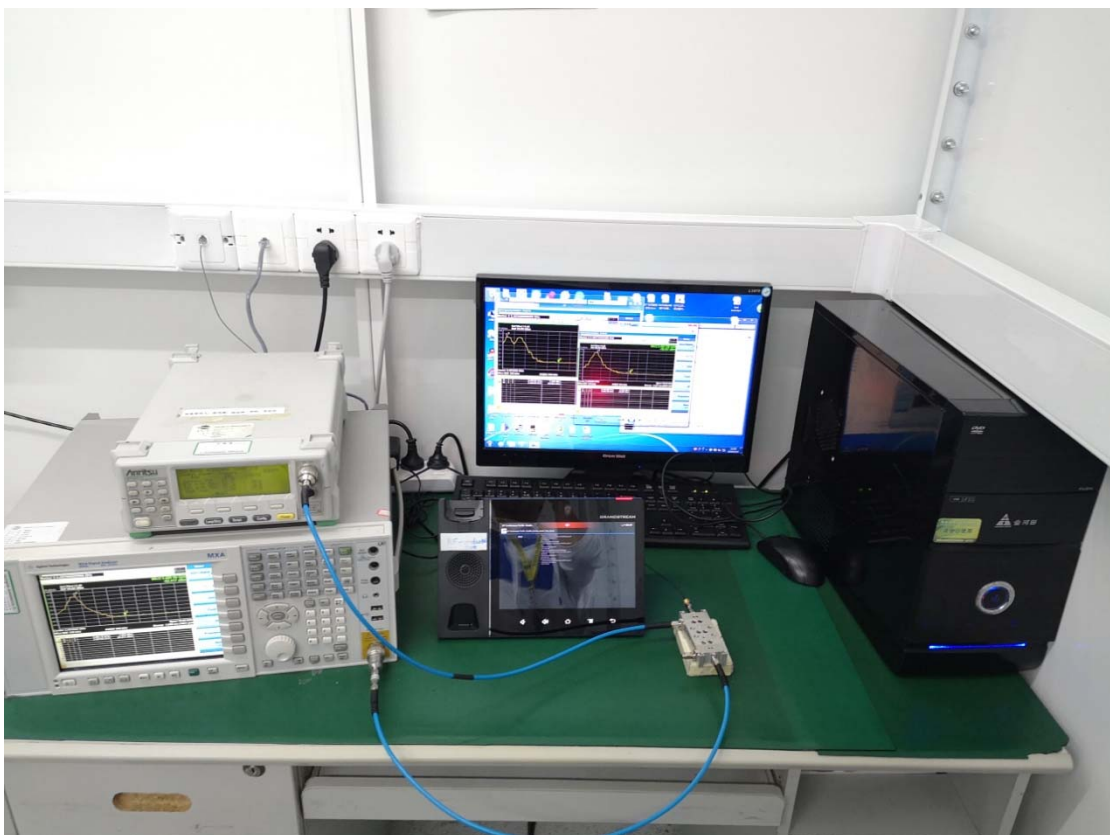

FCC ID:YZZGXV3380

Test Setup Photos

1. Conducted emission main's port front view

2. Conducted emission main's port side view

3. Radiated emission (9KHz-30MHz)

4. Radiated emission (30MHz-1GHz)

5. Radiated emission (above 1GHz)

6. RF measurement setup

(BT classic)