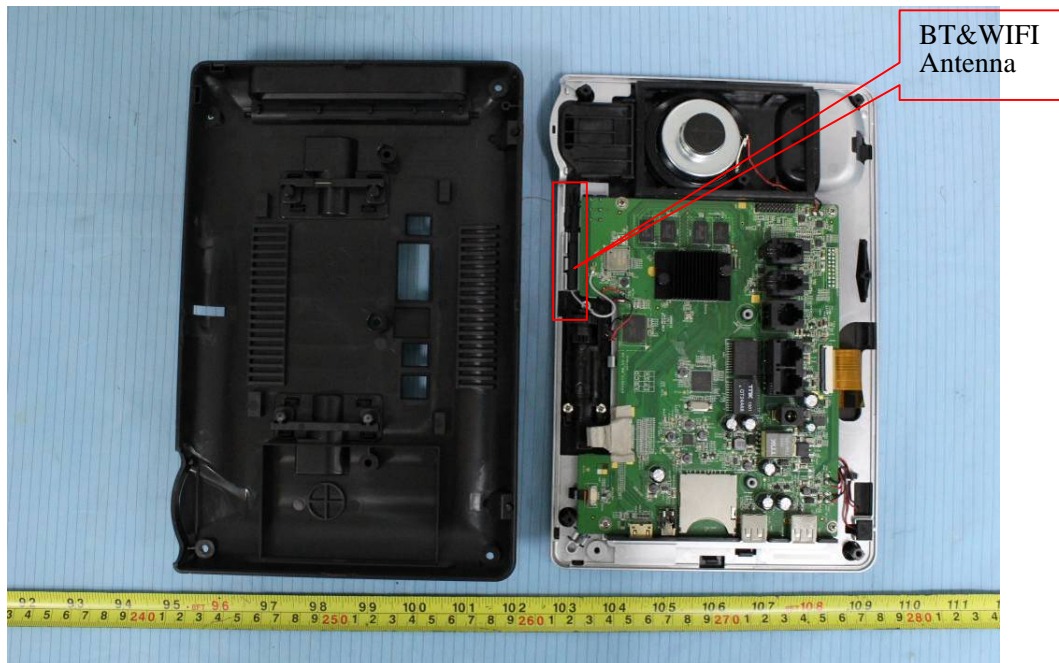

EXHIBIT C - EUT INTERNAL PHOTOGRAPHS

EUT – Cover off View 1

EUT – Cover off View 2

EUT – Cover off View 3

EUT – Cover off View 4

EUT – Main Board Top View 1

EUT – Main Board Top View 2

EUT – Main Board Bottom View

EUT – LCD Front View

EUT – LCD Rear View

EUT – LED Board Top View

EUT – LED Board Bottom View

EUT – Speaker Front View

EUT – Speaker Rear View

EUT – BT&WIFI Chip View 1

EUT – BT&WIFI Chip View 2

EUT – Handset Cover off View

EUT – Handset MIC View

EUT – Handset Speaker Front View

EUT – Handset Speaker Rear View

EUT – Camera All View

EUT – Camera Cover off View

EUT – Camera Front View

EUT – Camera Front Shielding off View