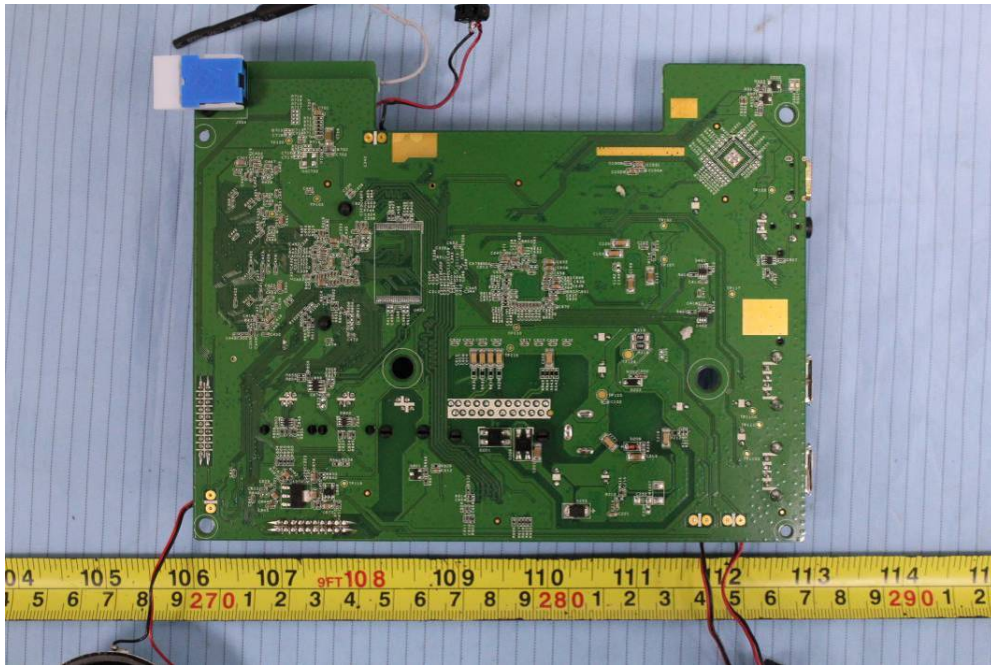

EXHIBIT C - EUT INTERNAL PHOTOGRAPHS

EUT – Cover off View 1

EUT – Cover off View 2

EUT – Cover off View 3

EUT – Cover off View 4

EUT – Main Board Top View 1

EUT – Main Board Top View 2

EUT – Main Board Bottom View

EUT – LCD Front View

EUT – LCD Rear View

EUT – LED Board Top View

EUT – LED Board Bottom View

EUT – Speaker Front View

EUT – Speaker Rear View

EUT – BT&WIFI Chip View 1

EUT – BT&WIFI Chip View 2

EUT – Handset Cover off View

EUT – Handset MIC View

EUT – Handset Speaker Front View

EUT – Handset Speaker Rear View

EUT – Camera All View

EUT – Camera Cover off View

EUT – Camera Front View

EUT – Camera Front Shielding off View