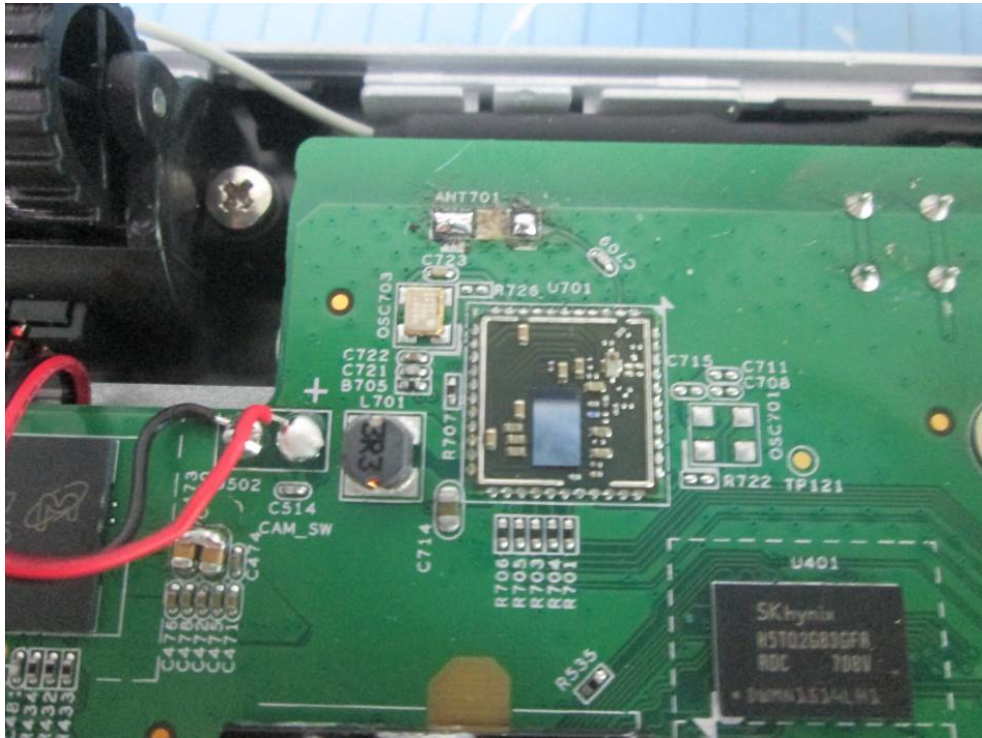

EXHIBIT C - EUT INTERNAL PHOTOGRAPHS

EUT – Cover off View 1

EUT – Cover off View 2

EUT – Cover off View 3

EUT – Cover off View 4

EUT – Main Board Top View 1

EUT – Main Board Top View 2

EUT – Main Board Bottom View

EUT – LCD Front View

EUT – LCD Rear View

EUT – LED Board Top View

EUT – LED Board Bottom View

EUT – Speaker Front View

EUT – Speaker Rear View

EUT – BT&WIFI Chip View 1

EUT – BT&WIFI Chip View 2

EUT – Handset Cover off View

EUT – Handset MIC View

EUT – Handset Speaker Front View

EUT – Handset Speaker Rear View

EUT – Camera All View

EUT – Camera Cover off View

EUT – Camera Front View

EUT – Camera Front Shielding off View