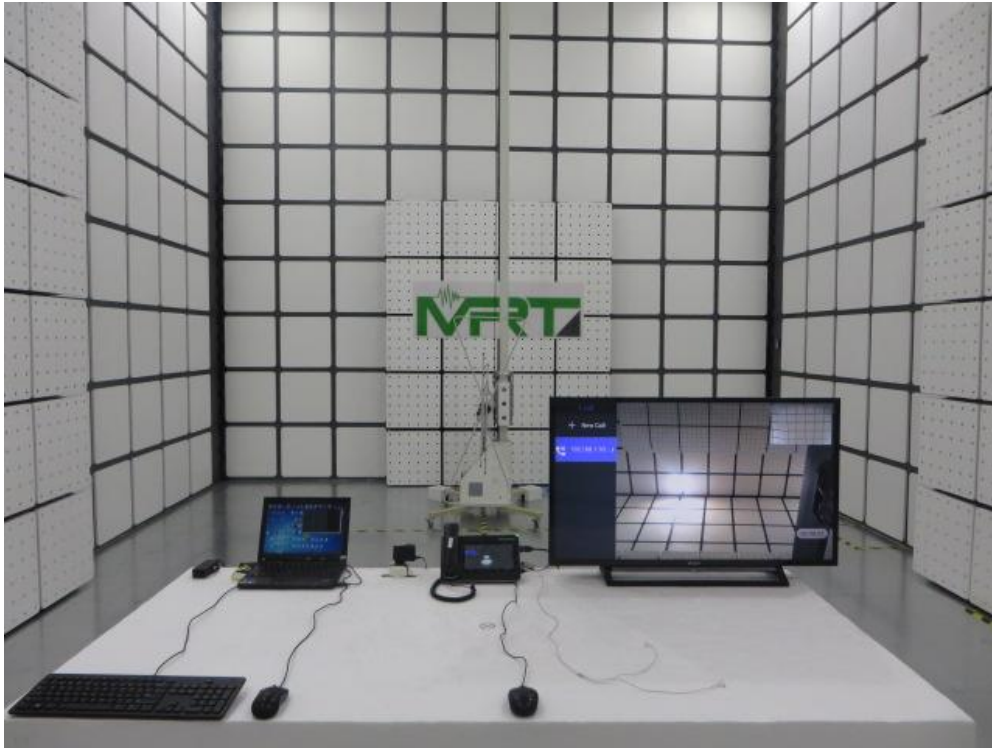

FCC 15B Test Setup Photo

Test Mode: Mode 3:

Description: Front View of Conducted Emission

Test Mode: Mode 3

Description: Back View of Conducted Emission

Test Mode: Mode 4

Description: Front View of Conducted Emission

Test Mode: Mode 4

Description: Back View of Conducted Emission

Test Mode: Mode 3

Description: Radiated Emission Test Setup for 30MHz ~ 1GHz

Test Mode: Mode 4

Description: Radiated Emission Test Setup for 30MHz ~ 1GHz