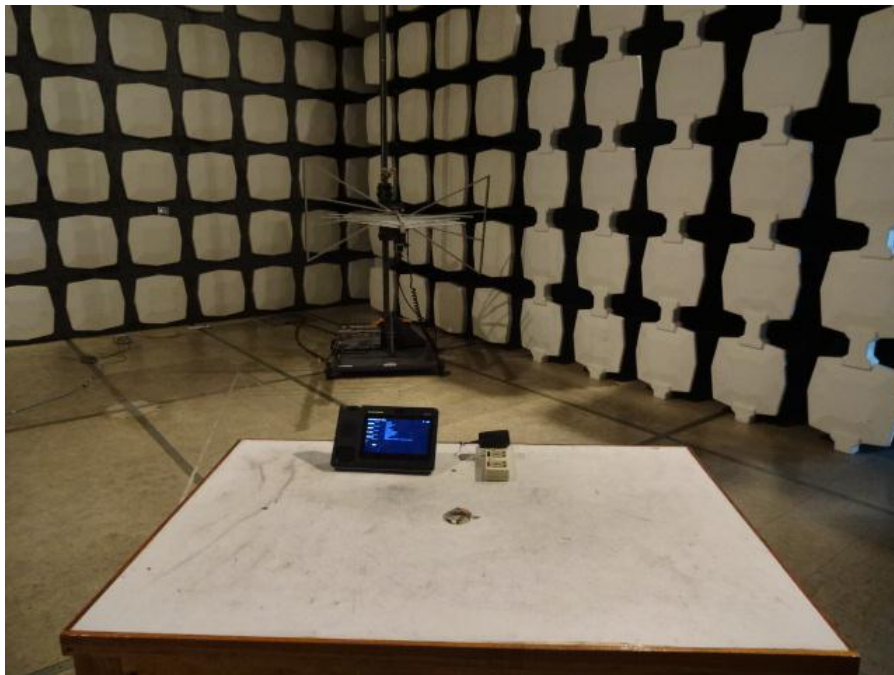

Test Set up photos:

Conducted Emission Test Set-up -Front view

Radiated Emission Test Set-up (9KHz-30MHz)

Radiated Emission Test Set-up (Below 1GHz)

Radiated Emission Test Set-up (Above 1GHz)

Radiated Emission Test Set-up (Rear view)

WiFi&bluetooth mode:

Radiated Emission Test Set-up -below 1GHz

Radiated Emission Test Set-up - Above 1GHz