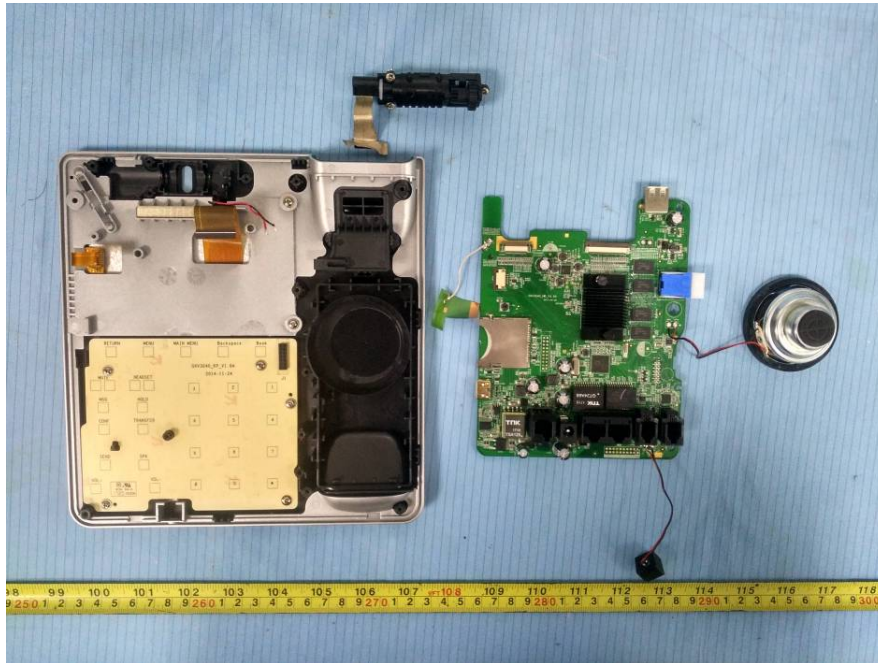

EXHIBIT C - EUT INTERNAL PHOTOGRAPHS

EUT – Cover off View 1

EUT – Cover off View 2

EUT – Cover off View 3

EUT – Cover off View 4

EUT – Cover off View 5

EUT – Main Board 1 Top View

EUT – Main Board 1 Top Shielding off View

EUT – Main Board 1 Bottom View

EUT – Main Board 1 Bottom Shielding off View

EUT – Main Board 2 Top View

EUT – Main Board 2 Bottom View

EUT – IC Chip View

EUT – BT&WIFI Chip View

EUT – Camera View 1

EUT – Camera View 2

EUT – MIC View

EUT – LCD Top View

EUT – LCD Bottom View

EUT – Speaker Top View

EUT – Speaker Bottom View

EUT – Antenna View

EUT – Handset Cover off View 1

EUT – Handset Cover off View 2

EUT – Handset Speaker Top View

EUT – Handset Speaker Bottom View

EUT – Handset MIC View