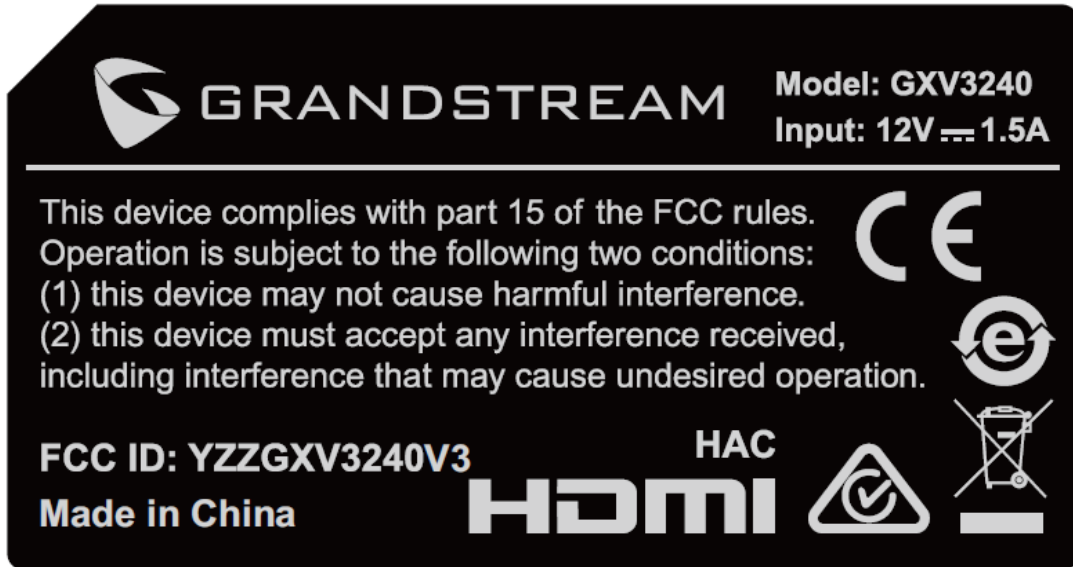

EXHIBIT A - FCC ID LABEL AND LOCATION

FCC ID Label

FCC ID Label Location Information

The label shown shall be permanently affixed at a conspicuous location on the device and be readily visible to the user at the time purchase (Labeling requirements per 2.925)