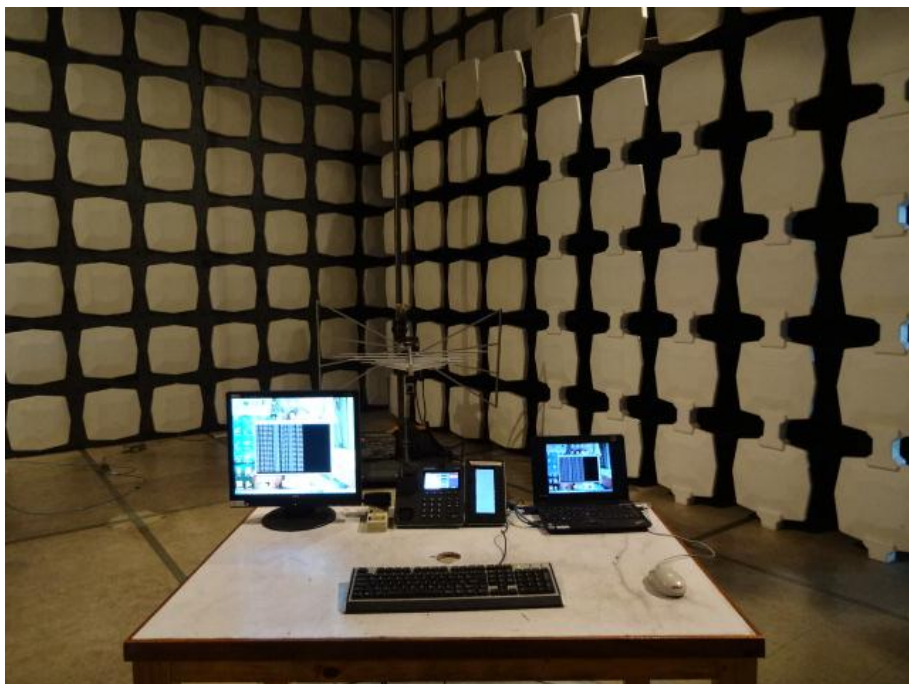

Test Set up photos:

For FCC Part 15, Subpart B:

Conducted Emission Test Set-up -Front View

Conducted Emission Test Set-up -Rear View

Radiated Emission Test Set-up (9KHz-30MHz)

Radiated Emission Test Set-up (Below 1GHz)

Radiated Emission Test Set-up (Above 1GHz)

Radiated Emission Test Set-up (rear view)

For WiFi&bluetooth:

Radiated Emission Test Set-up -below 1GHz

Radiated Emission Test Set-up - Above 1GHz